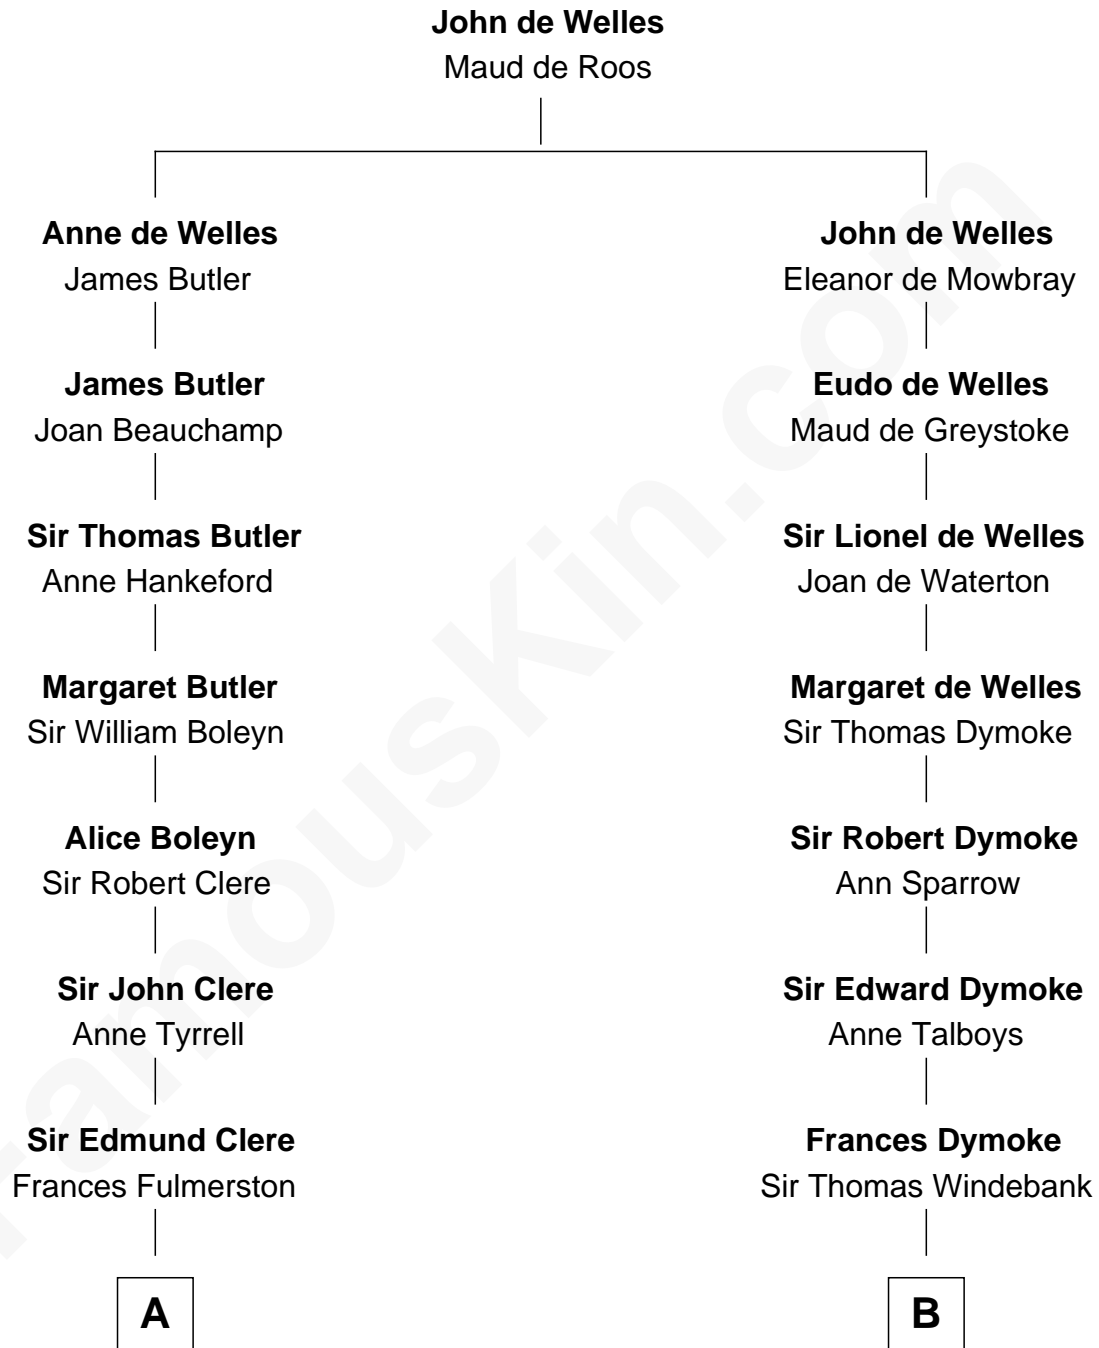

FamousKin.com

Relationship Chart of Sydney Biddle Barrows

Mayflower Madam

13th cousin 8 times removed of

Meriwether Lewis

Lewis and Clark Expedition

C

Helen Eva Ackley
William Gildersleeve Parke

Elizabeth Parke
Percy Ballantine

John Boyd Ballantine
Anne L. Crawford

Jeannette Ballantine
Donald Byers Barrows

Sydney Biddle Barrows
Mayflower Madam

FamousKin.com