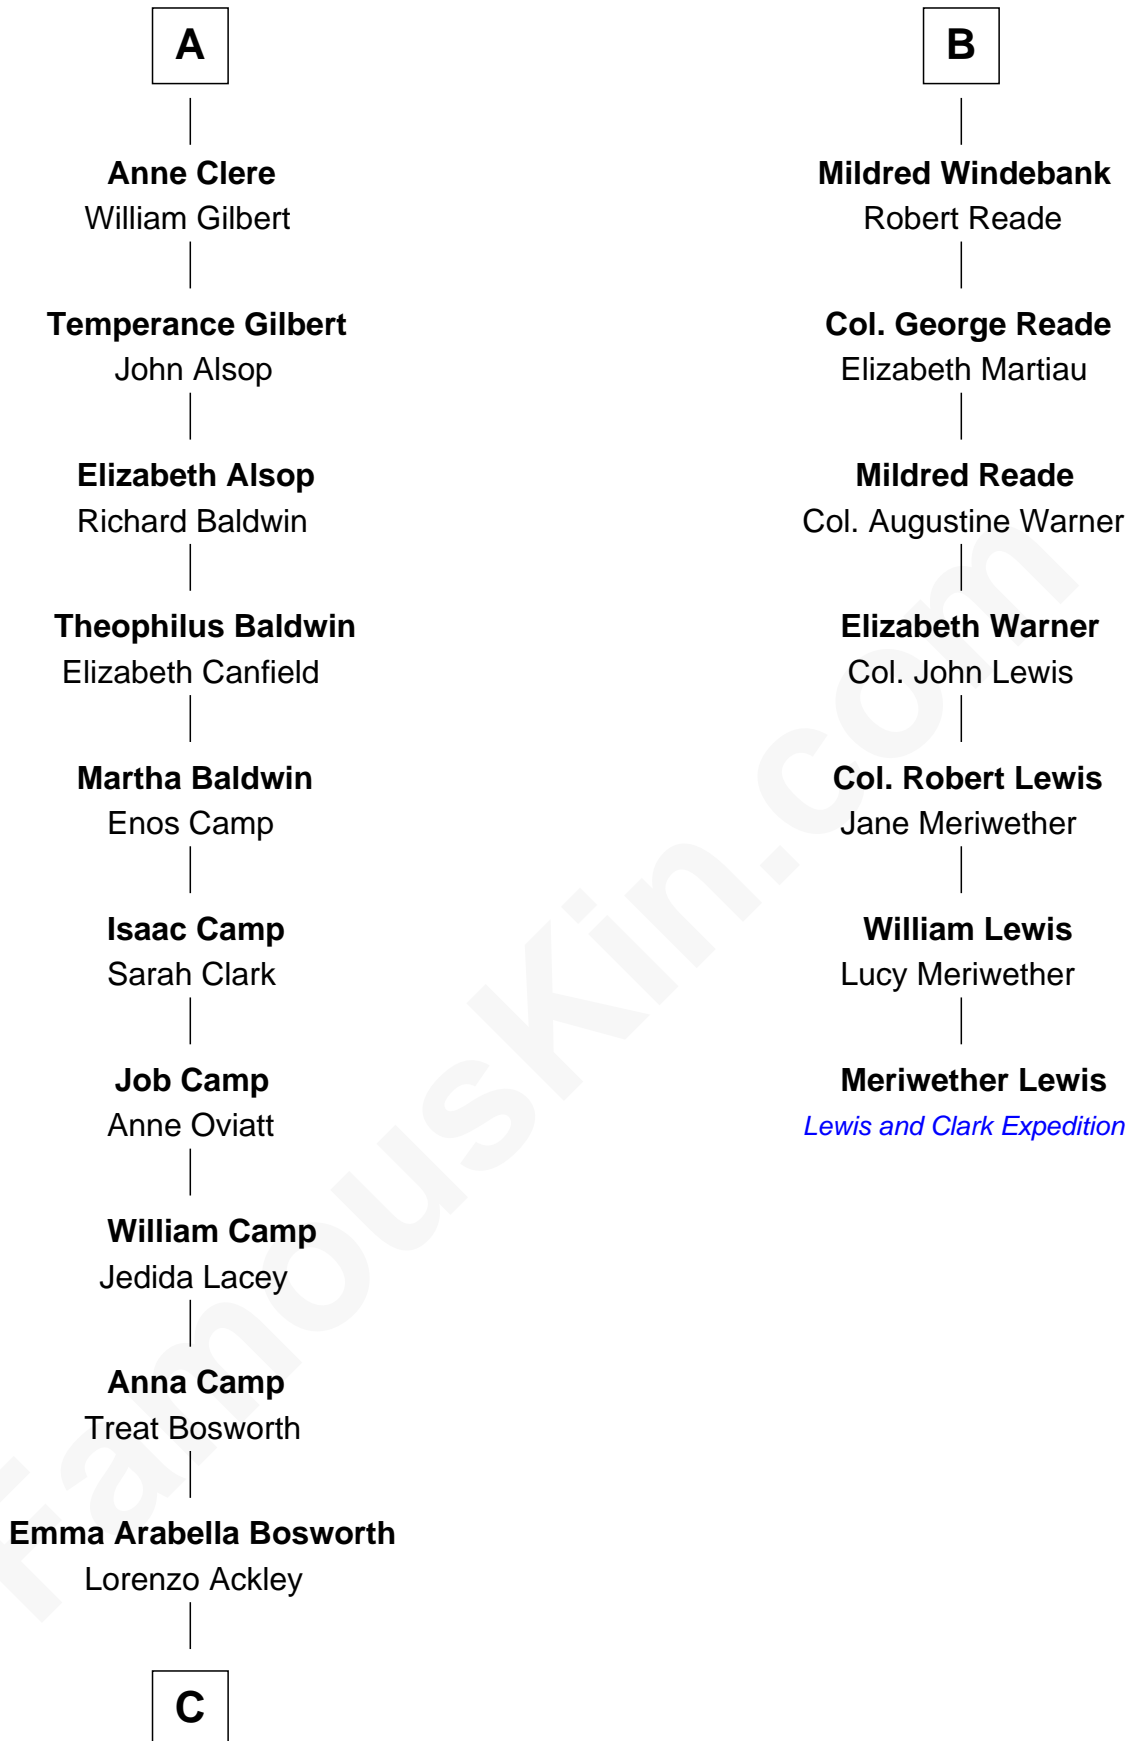

FamousKin.com

Relationship Chart of Sydney Biddle Barrows

Mayflower Madam

13th cousin 8 times removed of

Meriwether Lewis

Lewis and Clark Expedition

C

Helen Eva Ackley
William Gildersleeve Parke

Elizabeth Parke
Percy Ballantine

John Boyd Ballantine
Anne L. Crawford

Jeannette Ballantine
Donald Byers Barrows

Sydney Biddle Barrows
Mayflower Madam

FamousKin.com