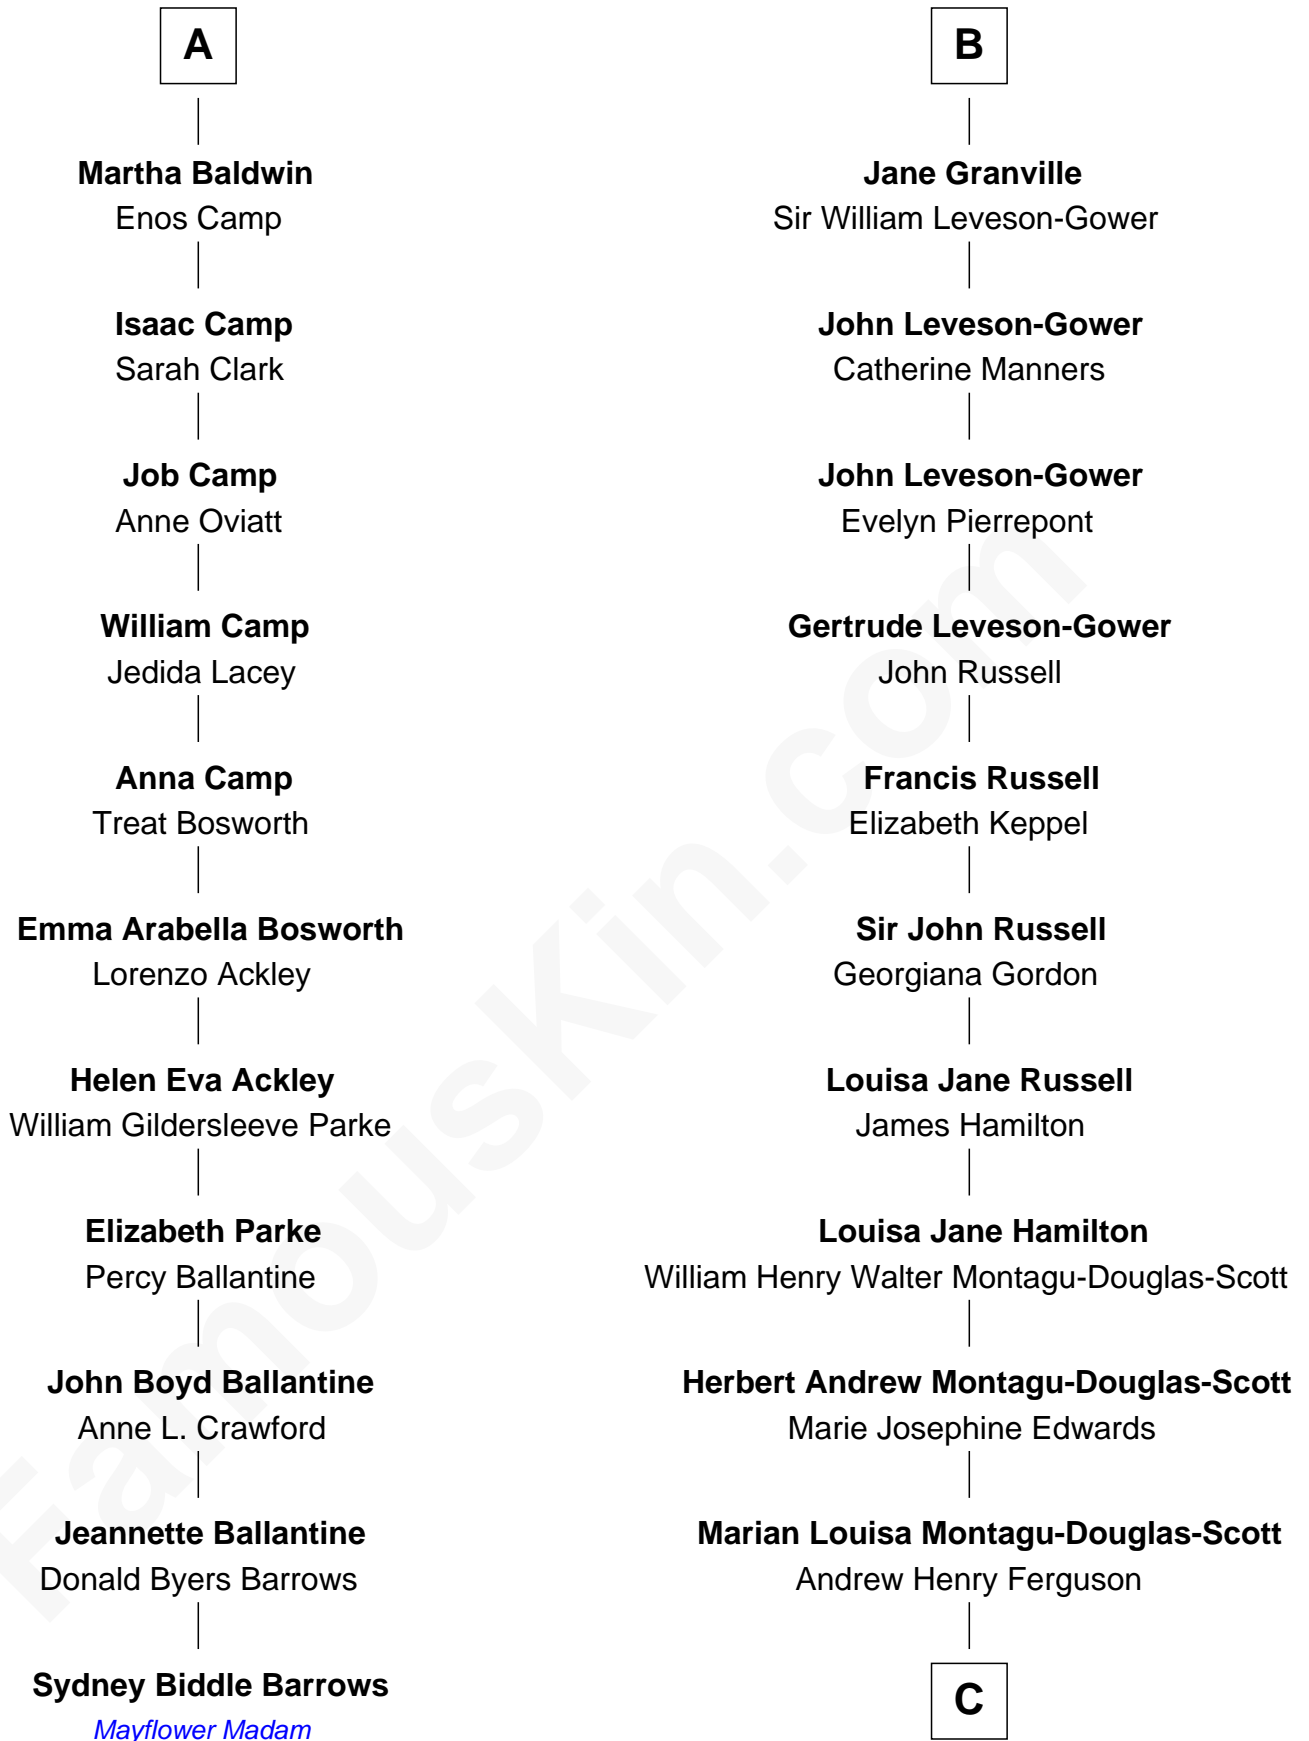

## Relationship Chart of Sydney Biddle Barrows

*Mayflower Madam*

17th cousin 1 time removed of

**Sarah Ferguson**

*Duchess of York*

C

Ronald Ivor Ferguson

Susan Mary Wright