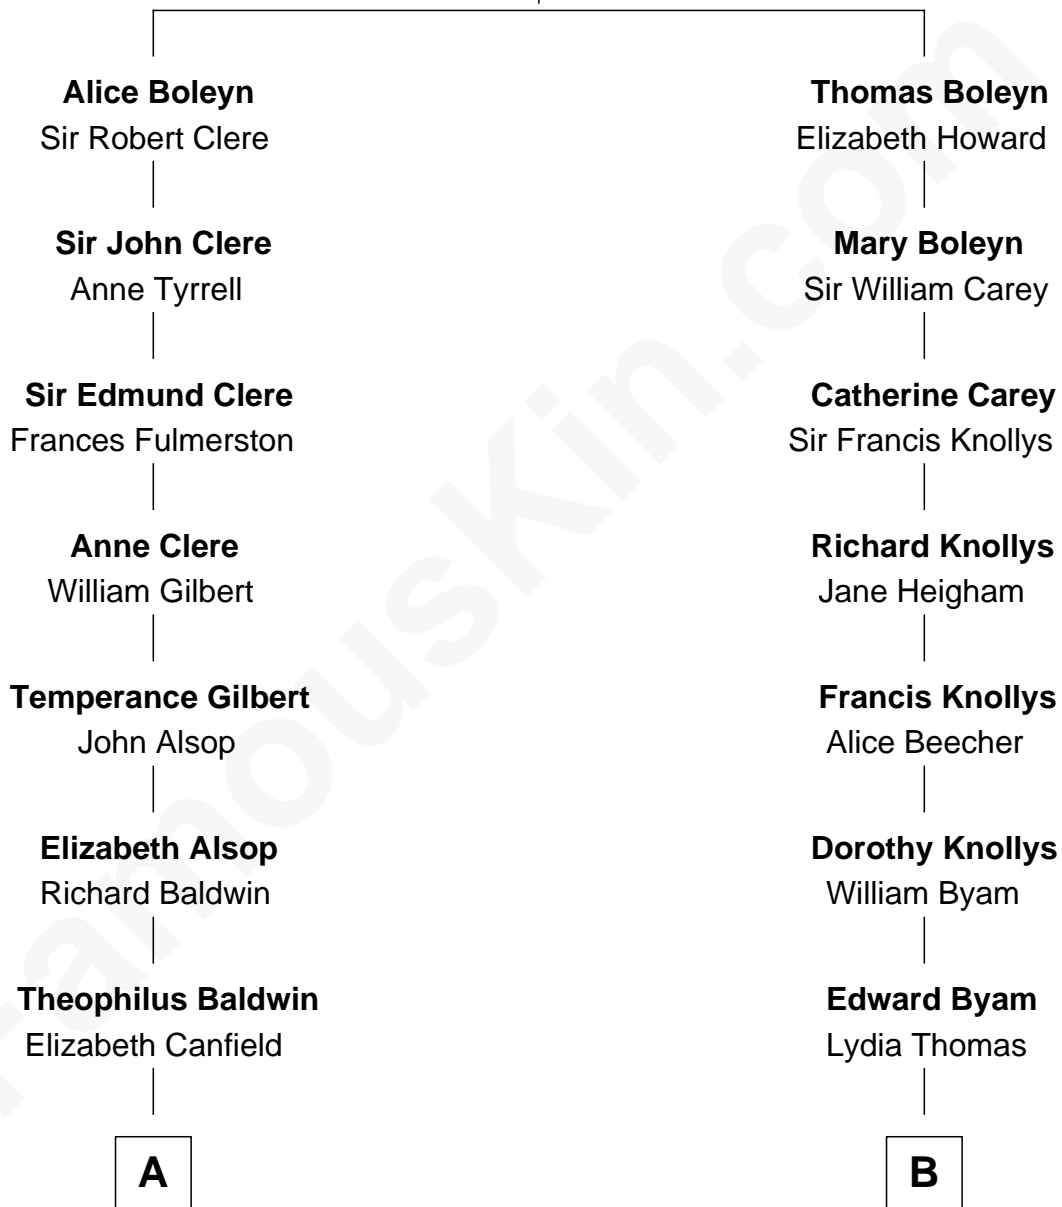

## Relationship Chart of

### Sydney Biddle Barrows

*Mayflower Madam*

16th cousin 1 time removed of

**Sarah Ferguson**

*Duchess of York*

**Sir William Boleyn**

Margaret Butler

Sarah Ferguson photo by [Norbert Aepli](#) (CC BY 3.0)