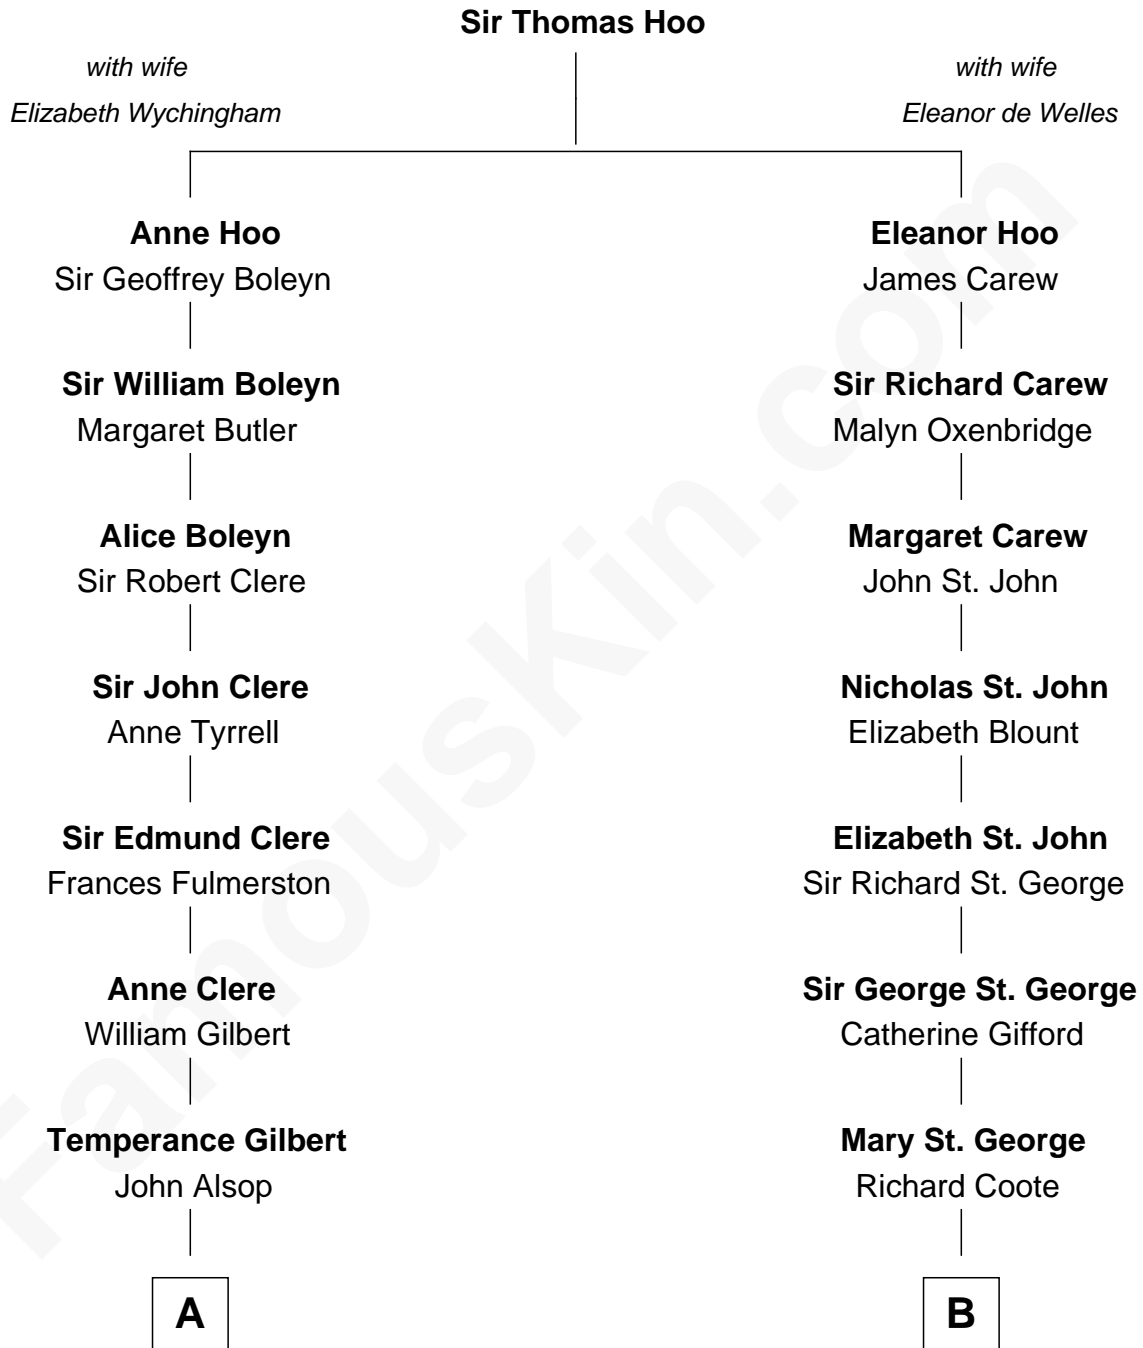

**FamousKin.com**  
**Relationship Chart of**  
**Sydney Biddle Barrows**  
*Mayflower Madam*

13th cousin 6 times removed of

**Olivia De Havilland**  
*Movie Actress*

**C**

—  
**John Boyd Ballantine**

Anne L. Crawford

—  
**Jeannette Ballantine**

Donald Byers Barrows

—  
**Sydney Biddle Barrows**

*Mayflower Madam*

FamousKin.com