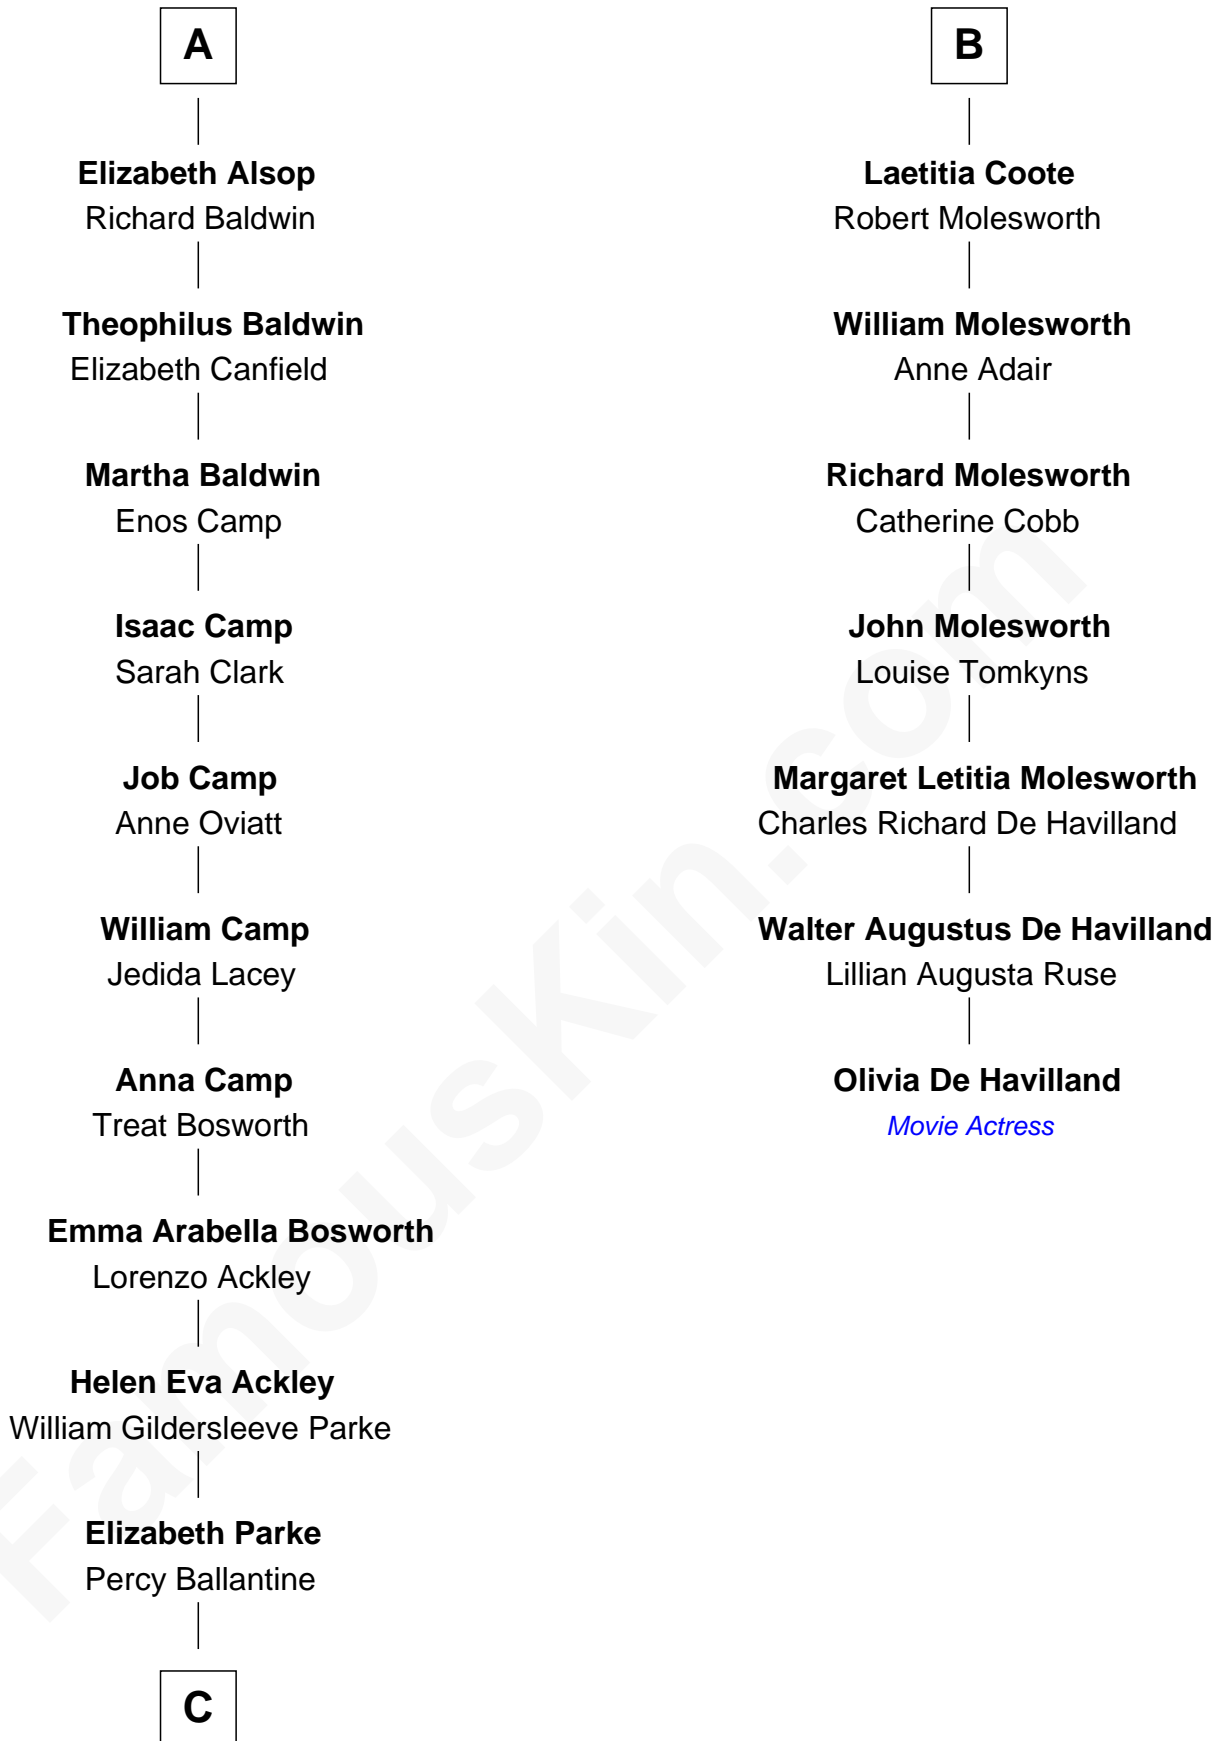

**FamousKin.com**  
**Relationship Chart of**  
**Sydney Biddle Barrows**  
*Mayflower Madam*

13th cousin 6 times removed of

**Olivia De Havilland**  
*Movie Actress*

**C**

—  
**John Boyd Ballantine**

Anne L. Crawford

—  
**Jeannette Ballantine**

Donald Byers Barrows

—  
**Sydney Biddle Barrows**

*Mayflower Madam*

FamousKin.com