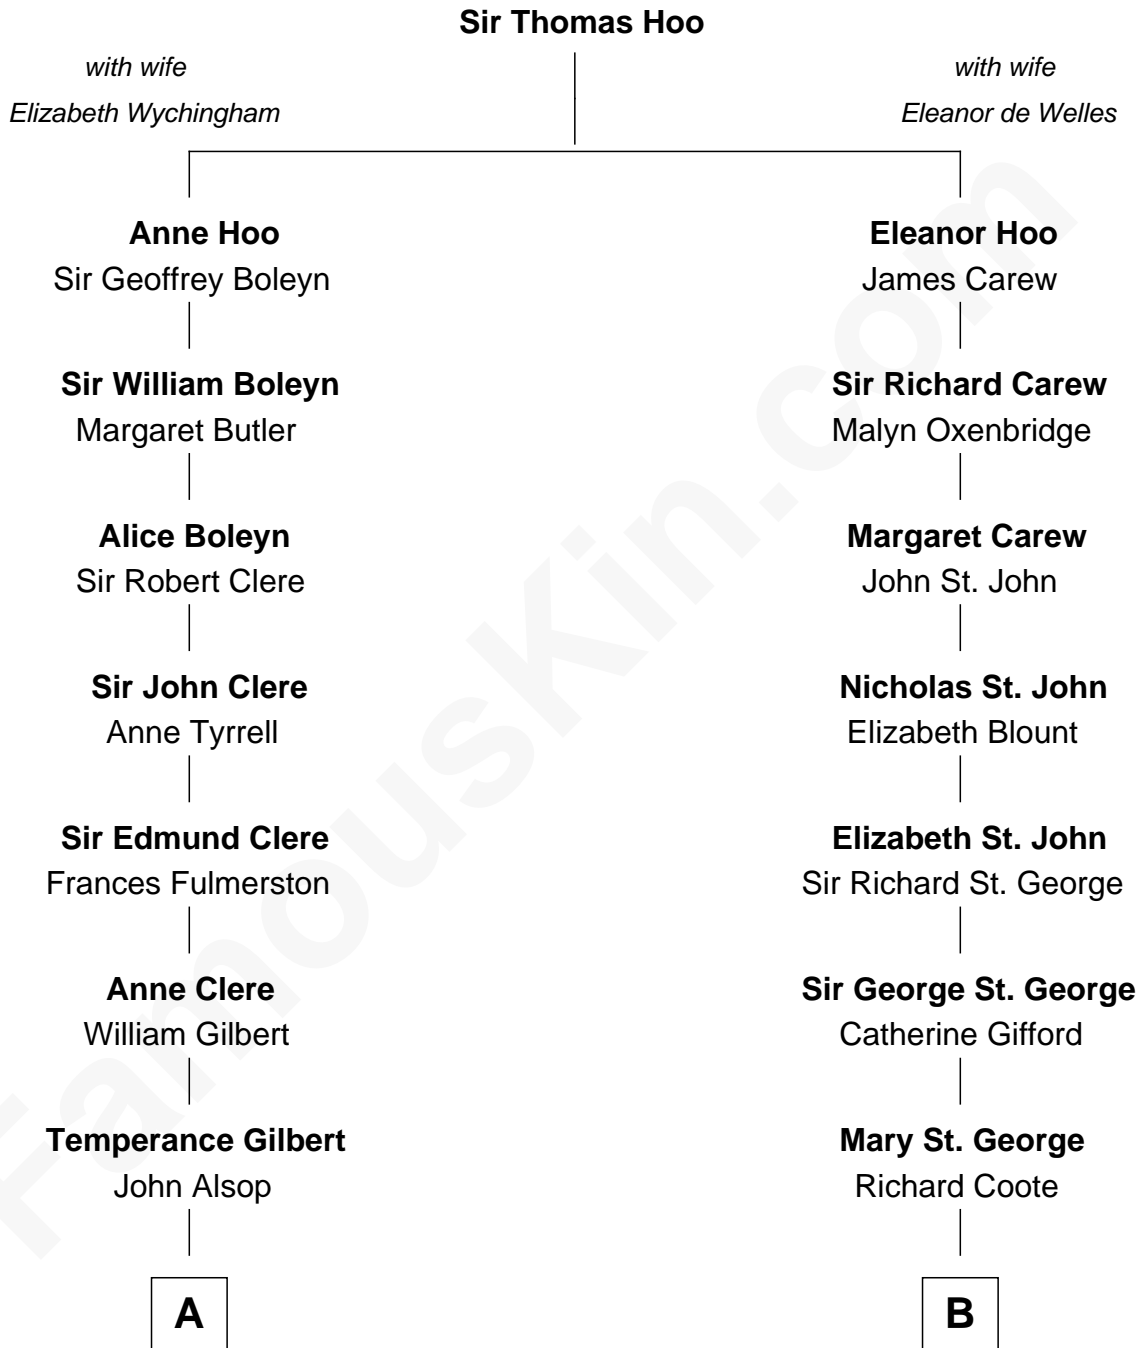

FamousKin.com

Relationship Chart of Sydney Biddle Barrows

Mayflower Madam

13th cousin 6 times removed of

Joan Fontaine

Movie Actress

C

—
John Boyd Ballantine

Anne L. Crawford

—
Jeannette Ballantine

Donald Byers Barrows

—
Sydney Biddle Barrows

Mayflower Madam

FamousKin.com