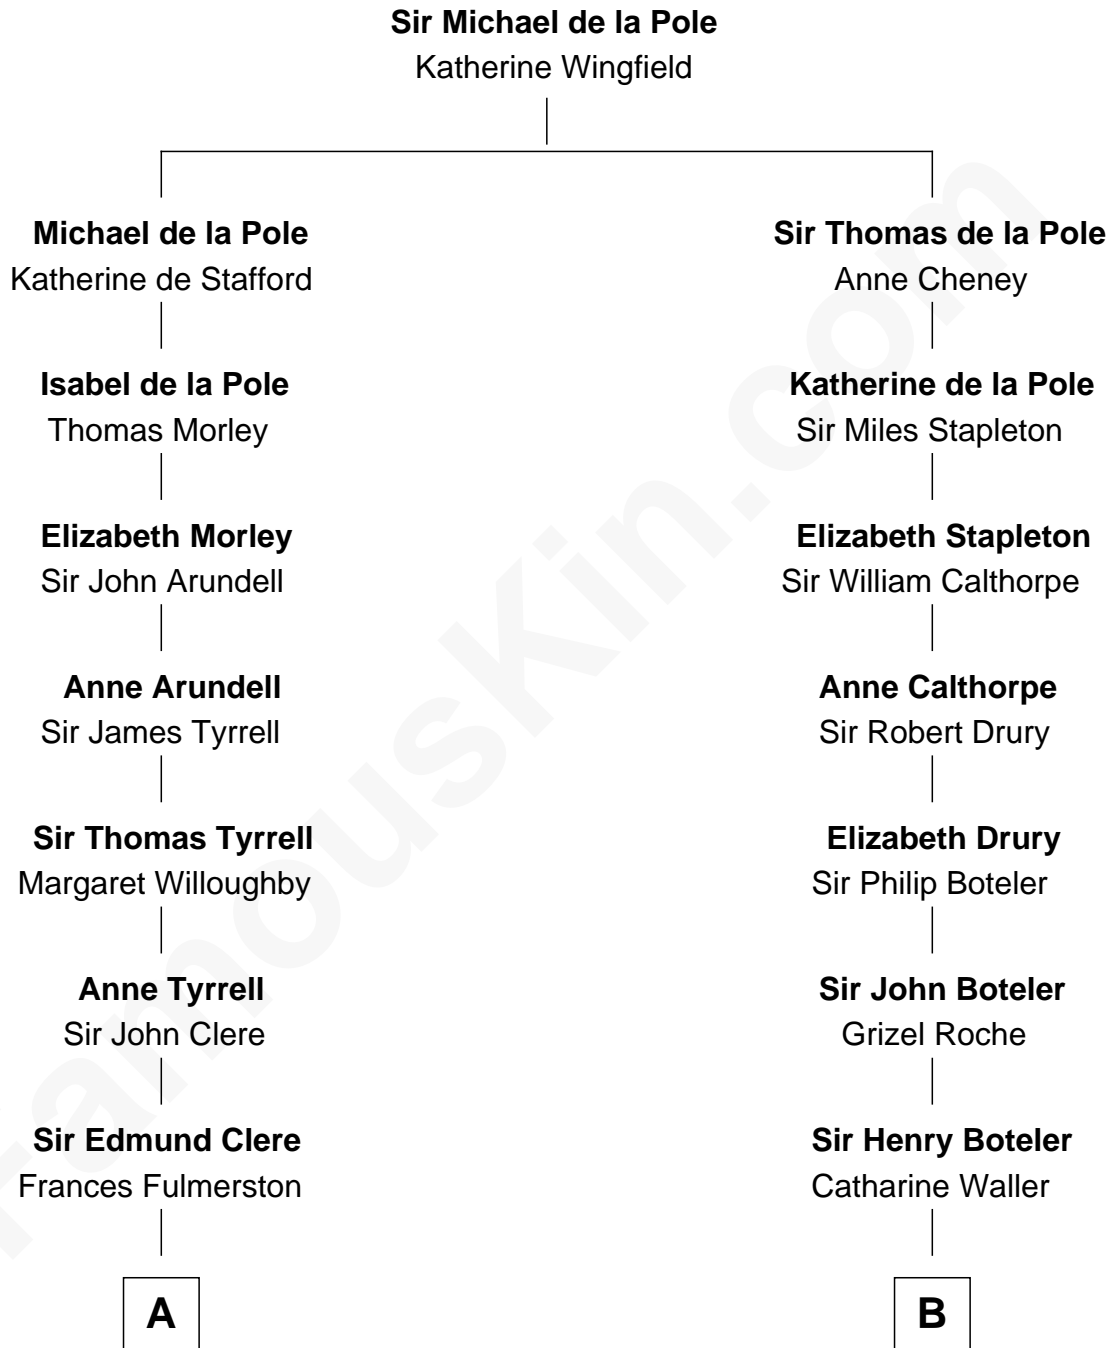

FamousKin.com

Relationship Chart of Sydney Biddle Barrows

Mayflower Madam

15th cousin 6 times removed of

Lt. Gen. James Brudenell

Leader of the "Charge of the Light Brigade"

C

Helen Eva Ackley
William Gildersleeve Parke

Elizabeth Parke
Percy Ballantine

John Boyd Ballantine
Anne L. Crawford

Jeannette Ballantine
Donald Byers Barrows

Sydney Biddle Barrows
Mayflower Madam

FamousKin.com