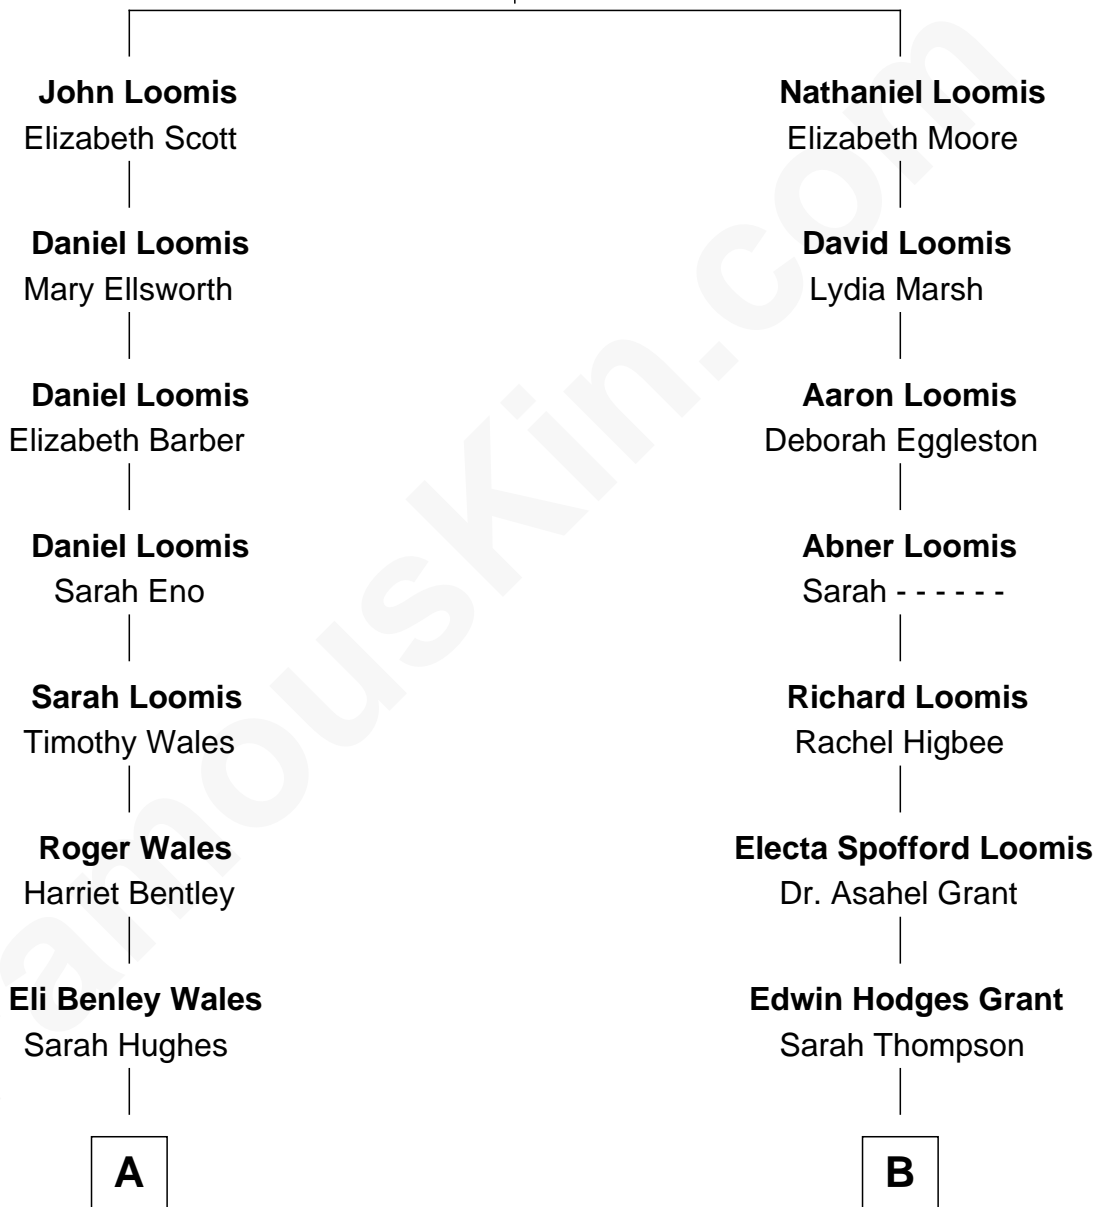

**FamousKin.com**  
**Relationship Chart of**  
**Sydney Biddle Barrows**  
*Mayflower Madam*

10th cousin 1 time removed of

**Amy Grant**  
*Christian/Pop Singer and Songwriter*

**Joseph Loomis**  
 Mary White

**A**

**Mary Hughes Wales**  
Walter Almer Barrows

**Walter Almer Barrows**  
Sarah Olive Byers

**Donald Byers Barrows**  
Sydney Biddle

**Donald Byers Barrows**  
Jeannette Ballantine

**Sydney Biddle Barrows**  
*Mayflower Madam*

**B**

**Henry Hastings Grant**  
Isabel Paine

**Otis Paine Grant**  
Mizella Burton

**Dr. Burton Paine Grant**  
Gloria Dean Napier

**Amy Grant**  
*Christian/Pop Singer and Songwriter*