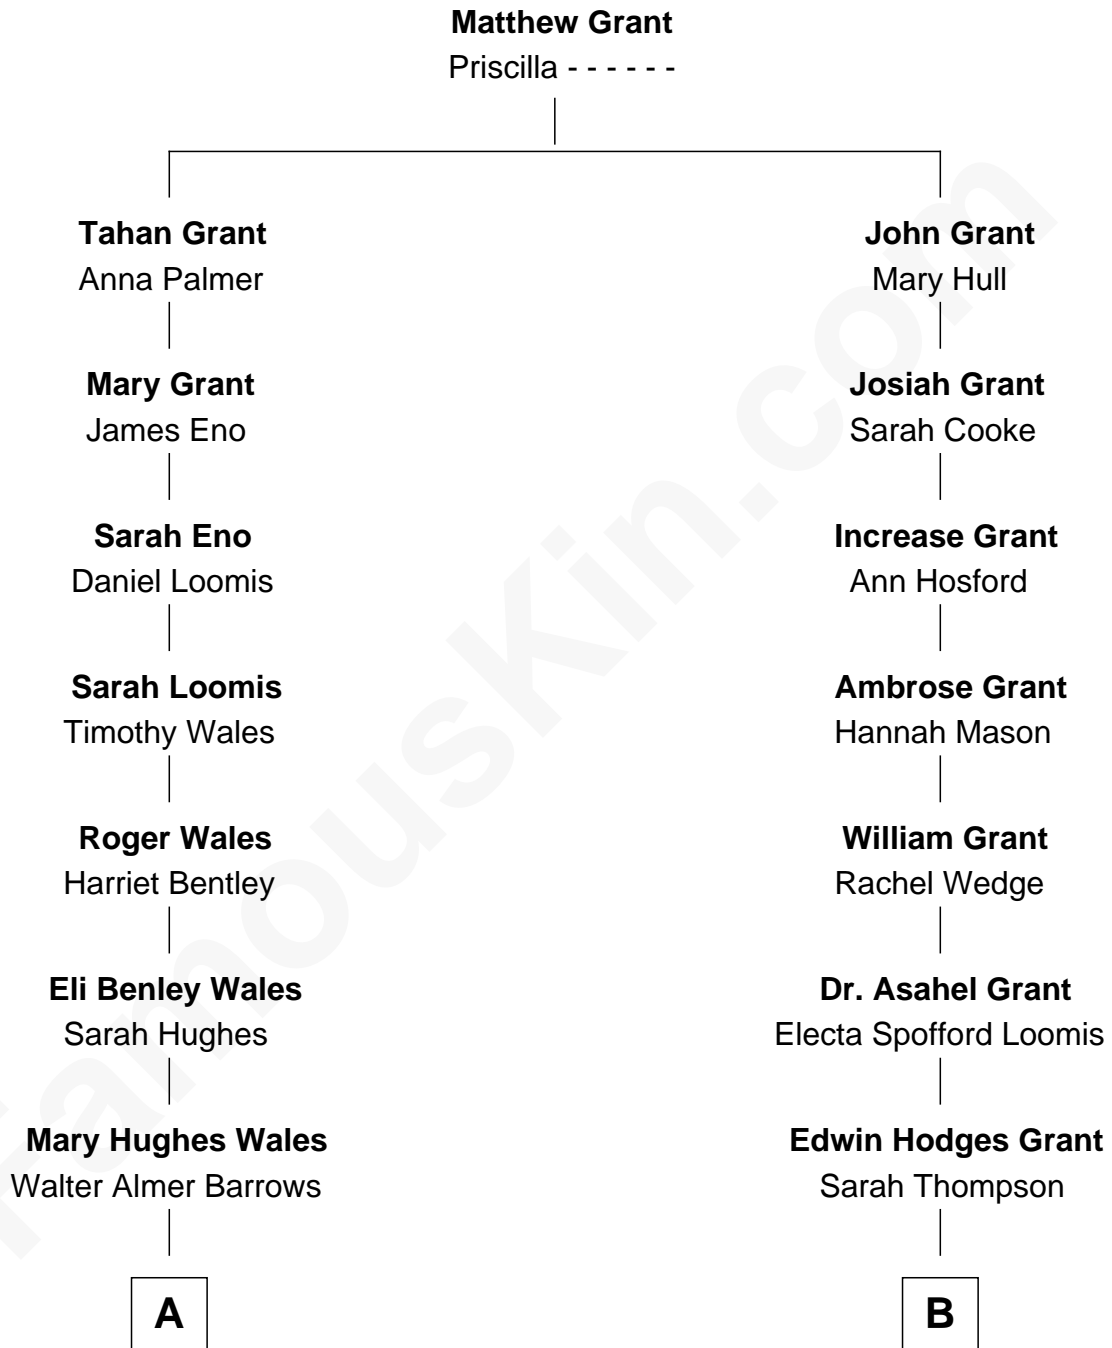

FamousKin.com

Relationship Chart of Sydney Biddle Barrows

Mayflower Madam

10th cousin of

Amy Grant

Christian/Pop Singer and Songwriter

A

Walter Almer Barrows

Sarah Olive Byers

Donald Byers Barrows

Sydney Biddle

Donald Byers Barrows

Jeannette Ballantine

Sydney Biddle Barrows

Mayflower Madam

B

Henry Hastings Grant

Isabel Paine

Otis Paine Grant

Mizella Burton

Dr. Burton Paine Grant

Gloria Dean Napier

Amy Grant

Christian/Pop Singer and Songwriter