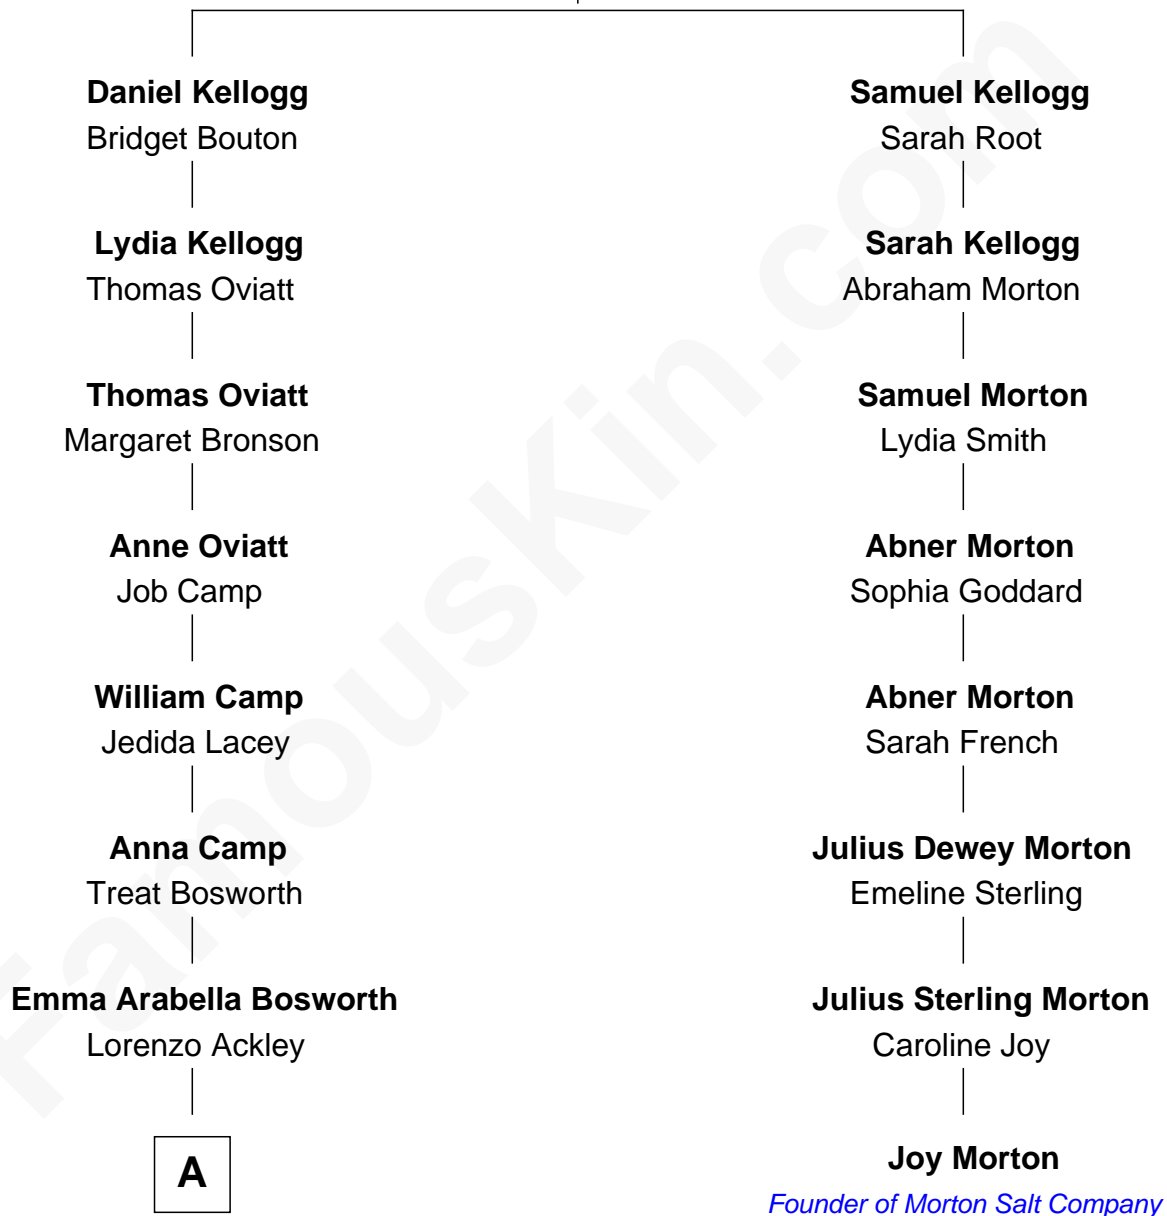

FamousKin.com
Relationship Chart of
Sydney Biddle Barrows
Mayflower Madam

7th cousin 4 times removed of

Joy Morton
Founder of Morton Salt Company

Martyn Kellogg
 Prudence Bird

A

—
Helen Eva Ackley
William Gildersleeve Parke

—
Elizabeth Parke
Percy Ballantine

—
John Boyd Ballantine
Anne L. Crawford

—
Jeannette Ballantine
Donald Byers Barrows

—
Sydney Biddle Barrows
Mayflower Madam

FamousKin.com