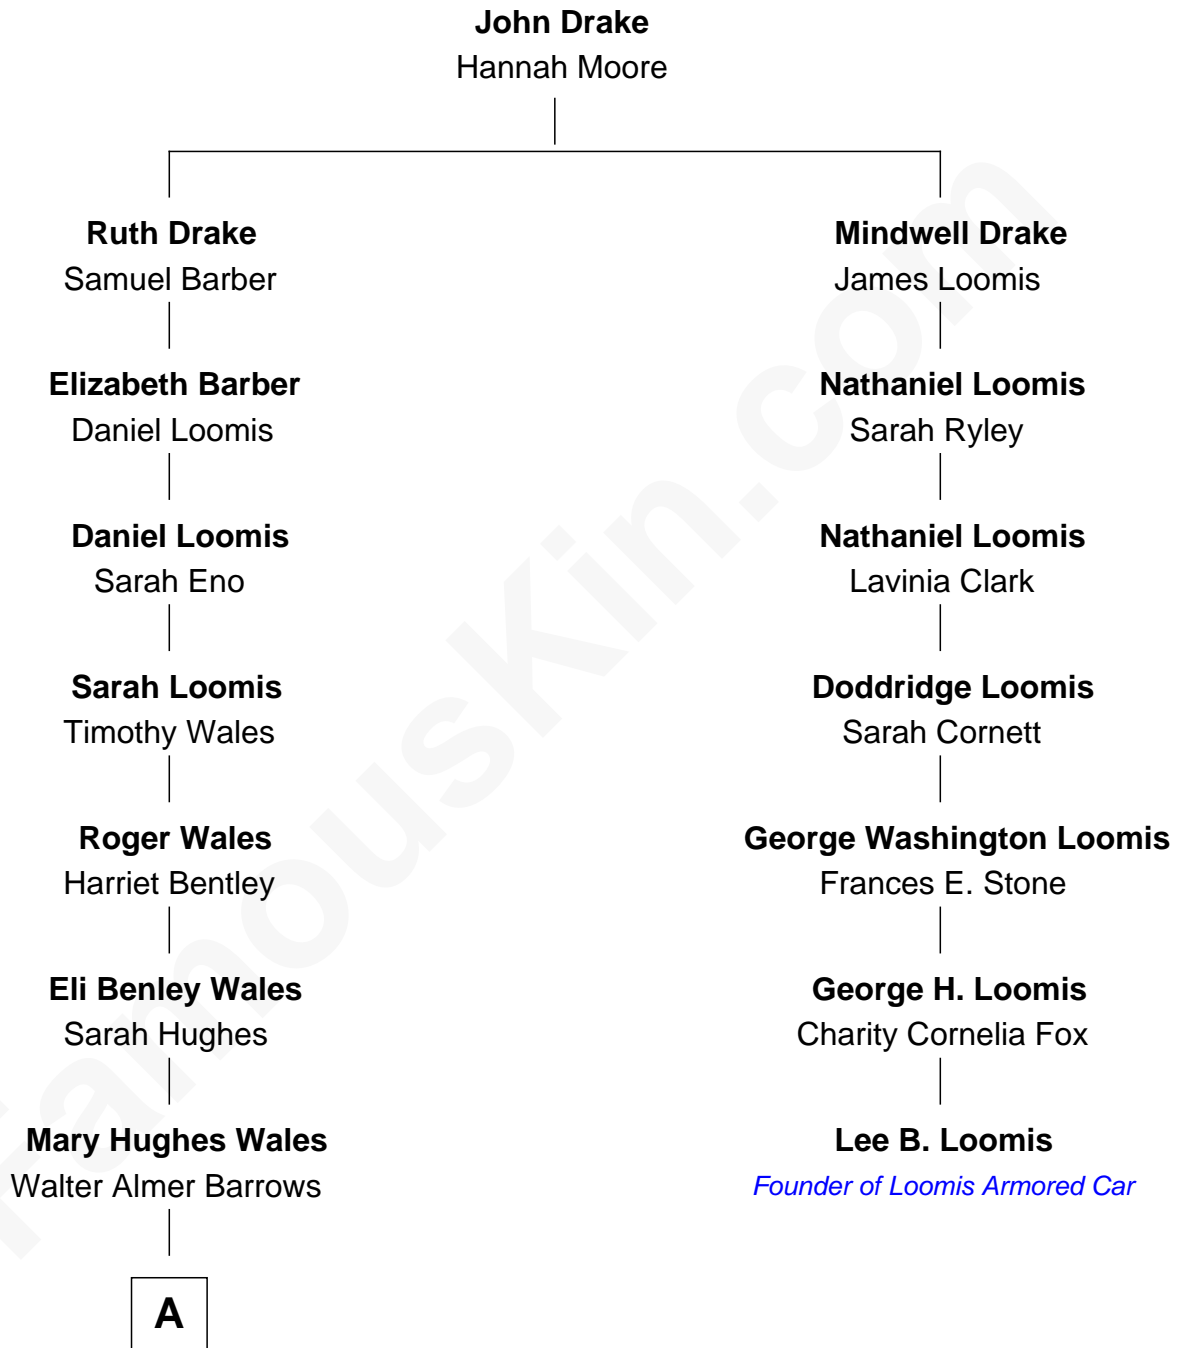

**FamousKin.com**  
**Relationship Chart of**  
**Sydney Biddle Barrows**  
*Mayflower Madam*

6th cousin 4 times removed of

**Lee B. Loomis**  
*Founder of Loomis Armored Car Service*

**A**

Walter Almer Barrows

Sarah Olive Byers

Donald Byers Barrows

Sydney Biddle

Donald Byers Barrows

Jeannette Ballantine

Sydney Biddle Barrows

*Mayflower Madam*

FamousKin.com