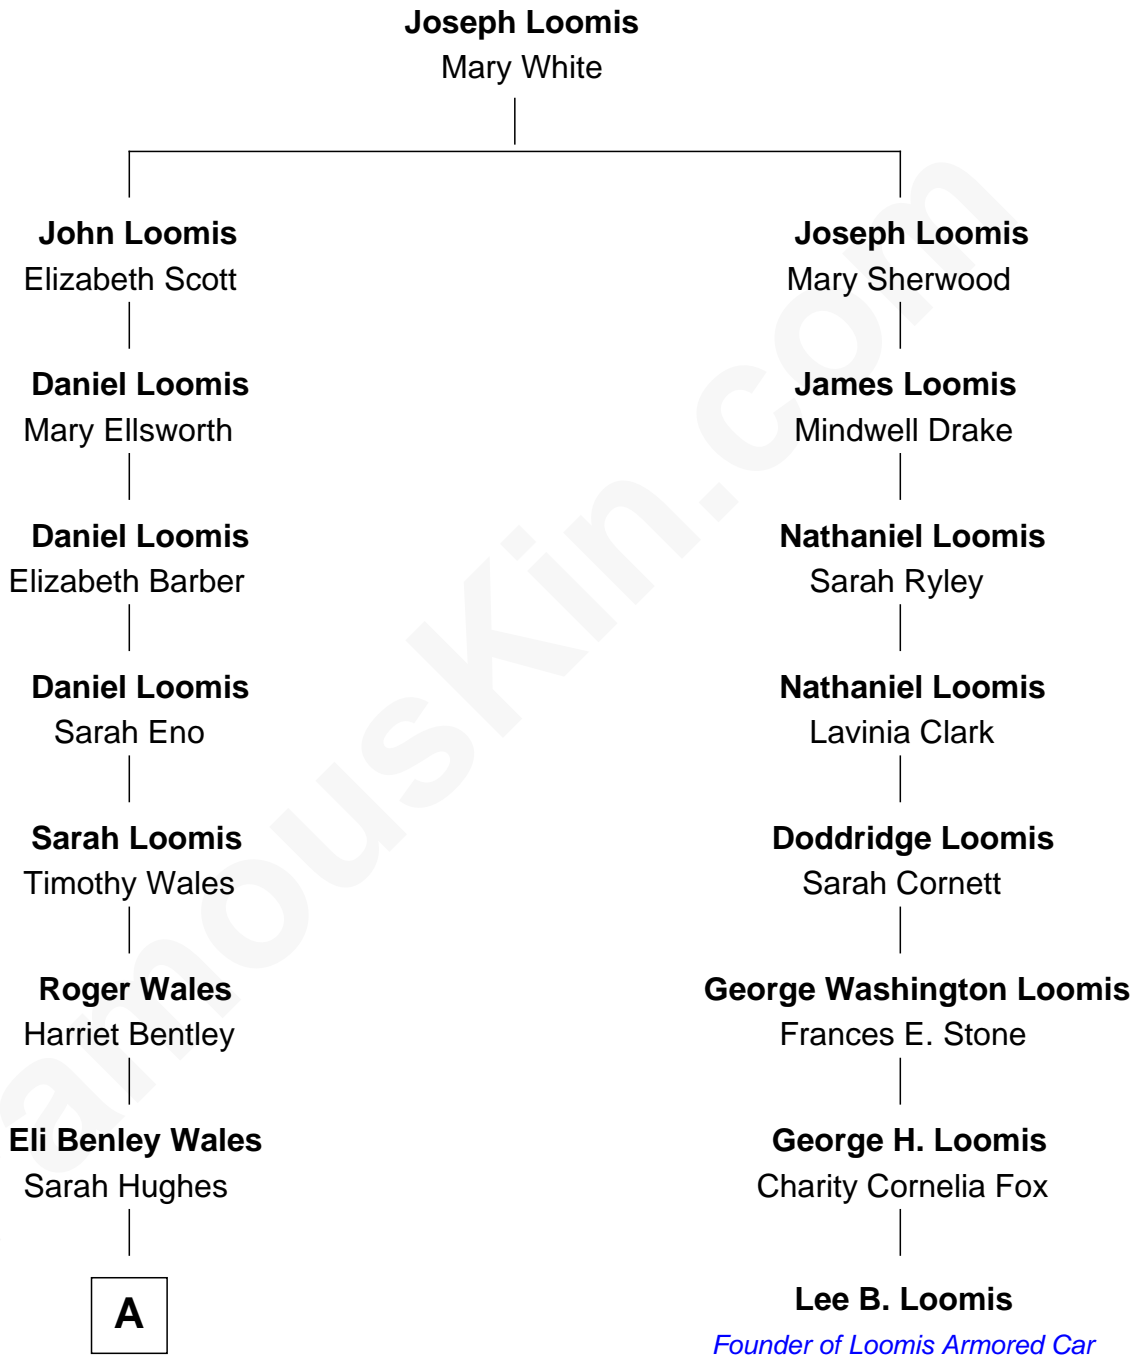

## Relationship Chart of

### Sydney Biddle Barrows

*Mayflower Madam*

7th cousin 4 times removed of

**Lee B. Loomis**

*Founder of Loomis Armored Car Service*

**A**

**Mary Hughes Wales**  
Walter Almer Barrows

**Walter Almer Barrows**  
Sarah Olive Byers

**Donald Byers Barrows**  
Sydney Biddle

**Donald Byers Barrows**  
Jeannette Ballantine

**Sydney Biddle Barrows**  
*Mayflower Madam*

FamousKin.com