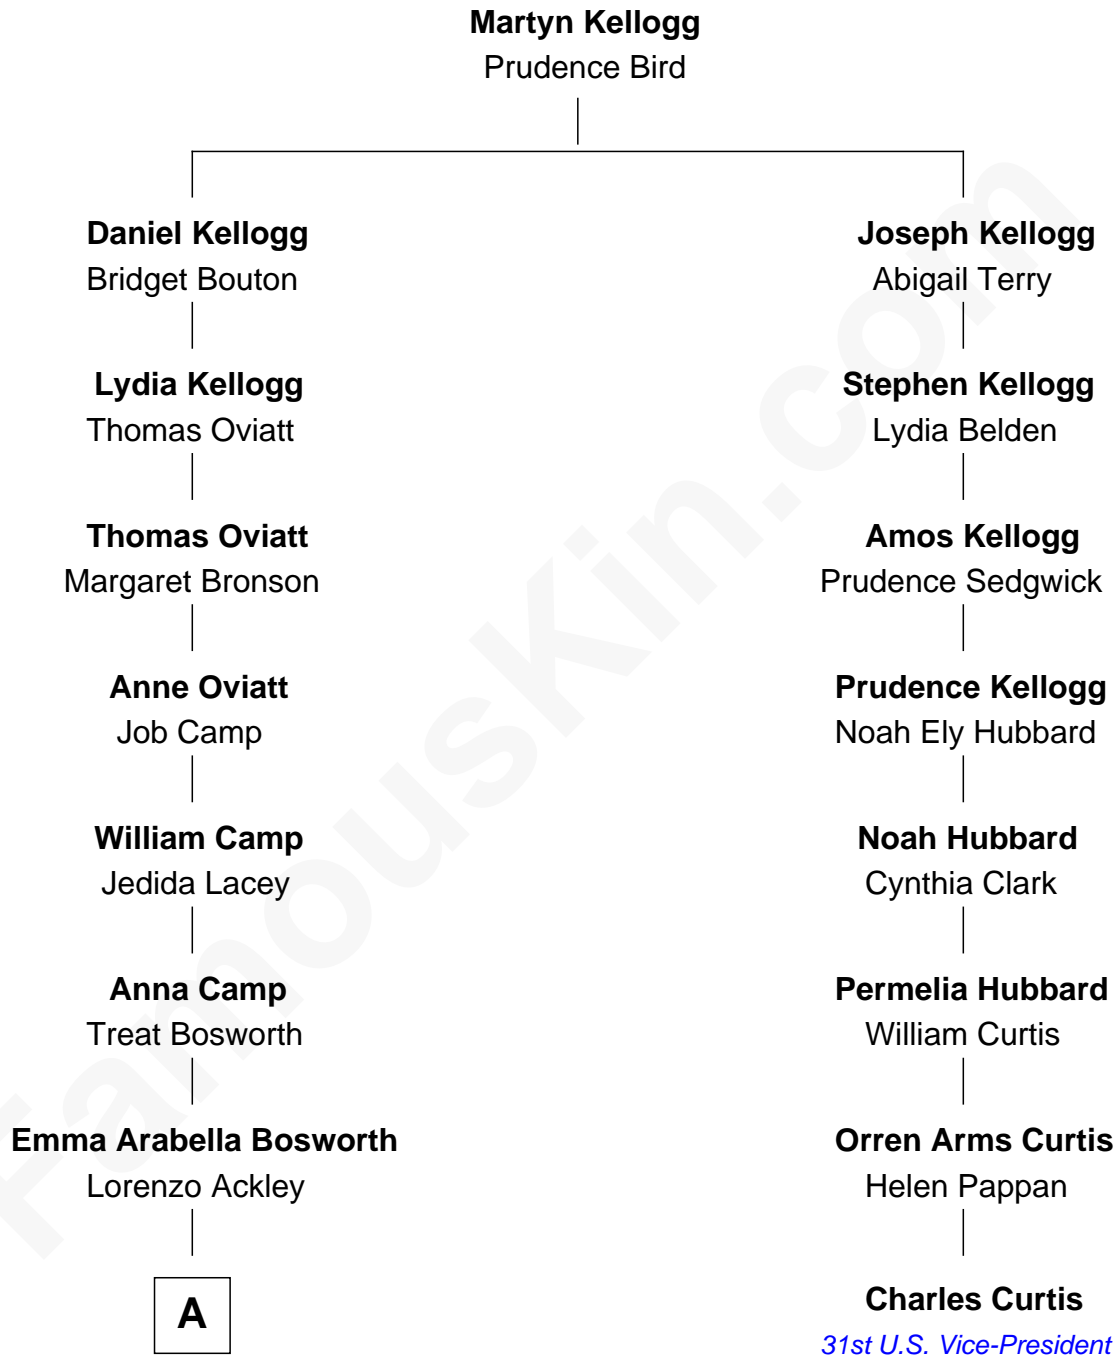

FamousKin.com
Relationship Chart of
Sydney Biddle Barrows
Mayflower Madam

7th cousin 4 times removed of

Charles Curtis
31st U.S. Vice-President

A

—
Helen Eva Ackley
William Gildersleeve Parke

—
Elizabeth Parke
Percy Ballantine

—
John Boyd Ballantine
Anne L. Crawford

—
Jeannette Ballantine
Donald Byers Barrows

—
Sydney Biddle Barrows
Mayflower Madam

FamousKin.com