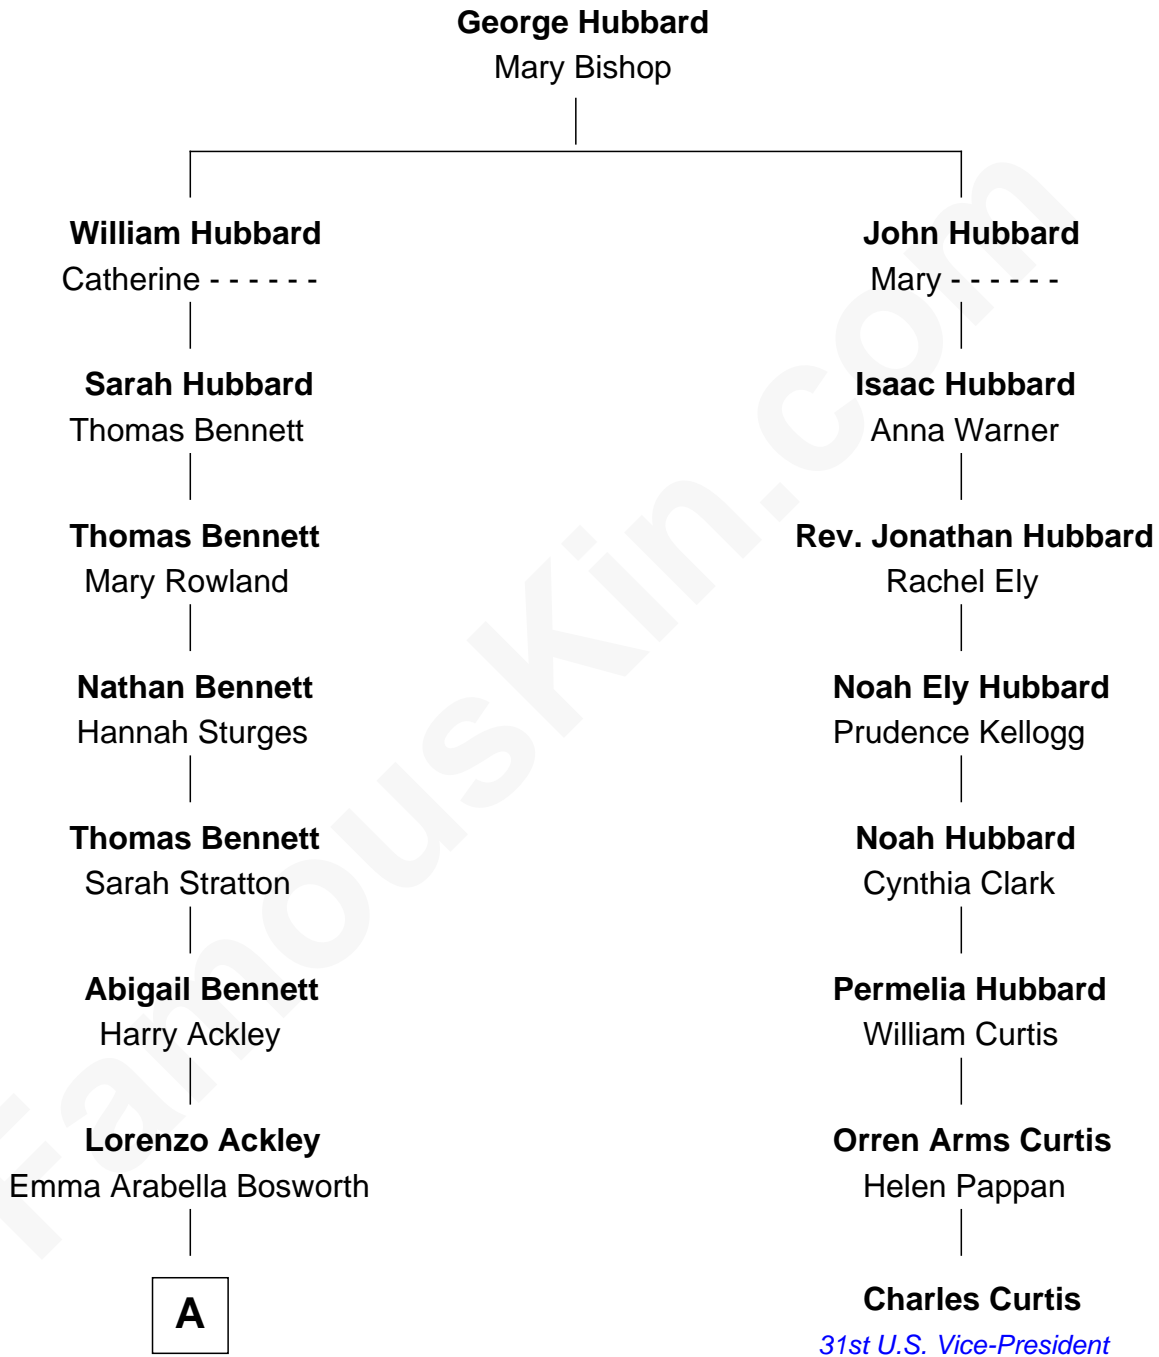

FamousKin.com
Relationship Chart of
Sydney Biddle Barrows
Mayflower Madam

7th cousin 4 times removed of

Charles Curtis
31st U.S. Vice-President

A

—
Helen Eva Ackley
William Gildersleeve Parke

—
Elizabeth Parke
Percy Ballantine

—
John Boyd Ballantine
Anne L. Crawford

—
Jeannette Ballantine
Donald Byers Barrows

—
Sydney Biddle Barrows
Mayflower Madam

FamousKin.com