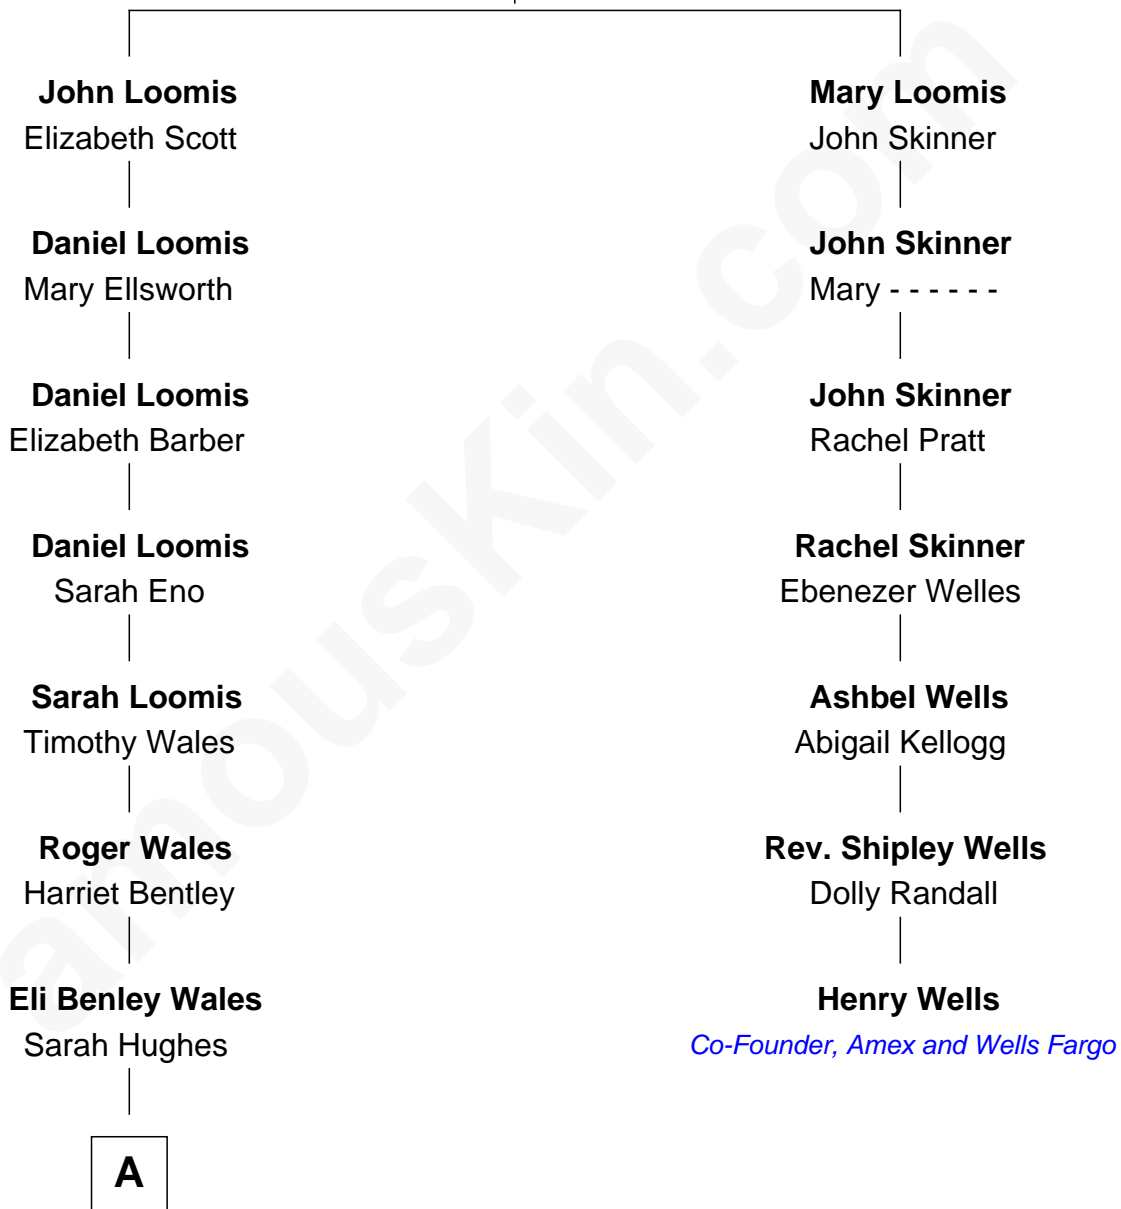

FamousKin.com
Relationship Chart of
Sydney Biddle Barrows
Mayflower Madam

6th cousin 5 times removed of

Henry Wells

Co-Founder of American Express and Wells Fargo and Co.

Joseph Loomis

Mary White

A

—
Mary Hughes Wales
Walter Almer Barrows

—
Walter Almer Barrows
Sarah Olive Byers

—
Donald Byers Barrows
Sydney Biddle

—
Donald Byers Barrows
Jeannette Ballantine

—
Sydney Biddle Barrows
Mayflower Madam

FamousKin.com