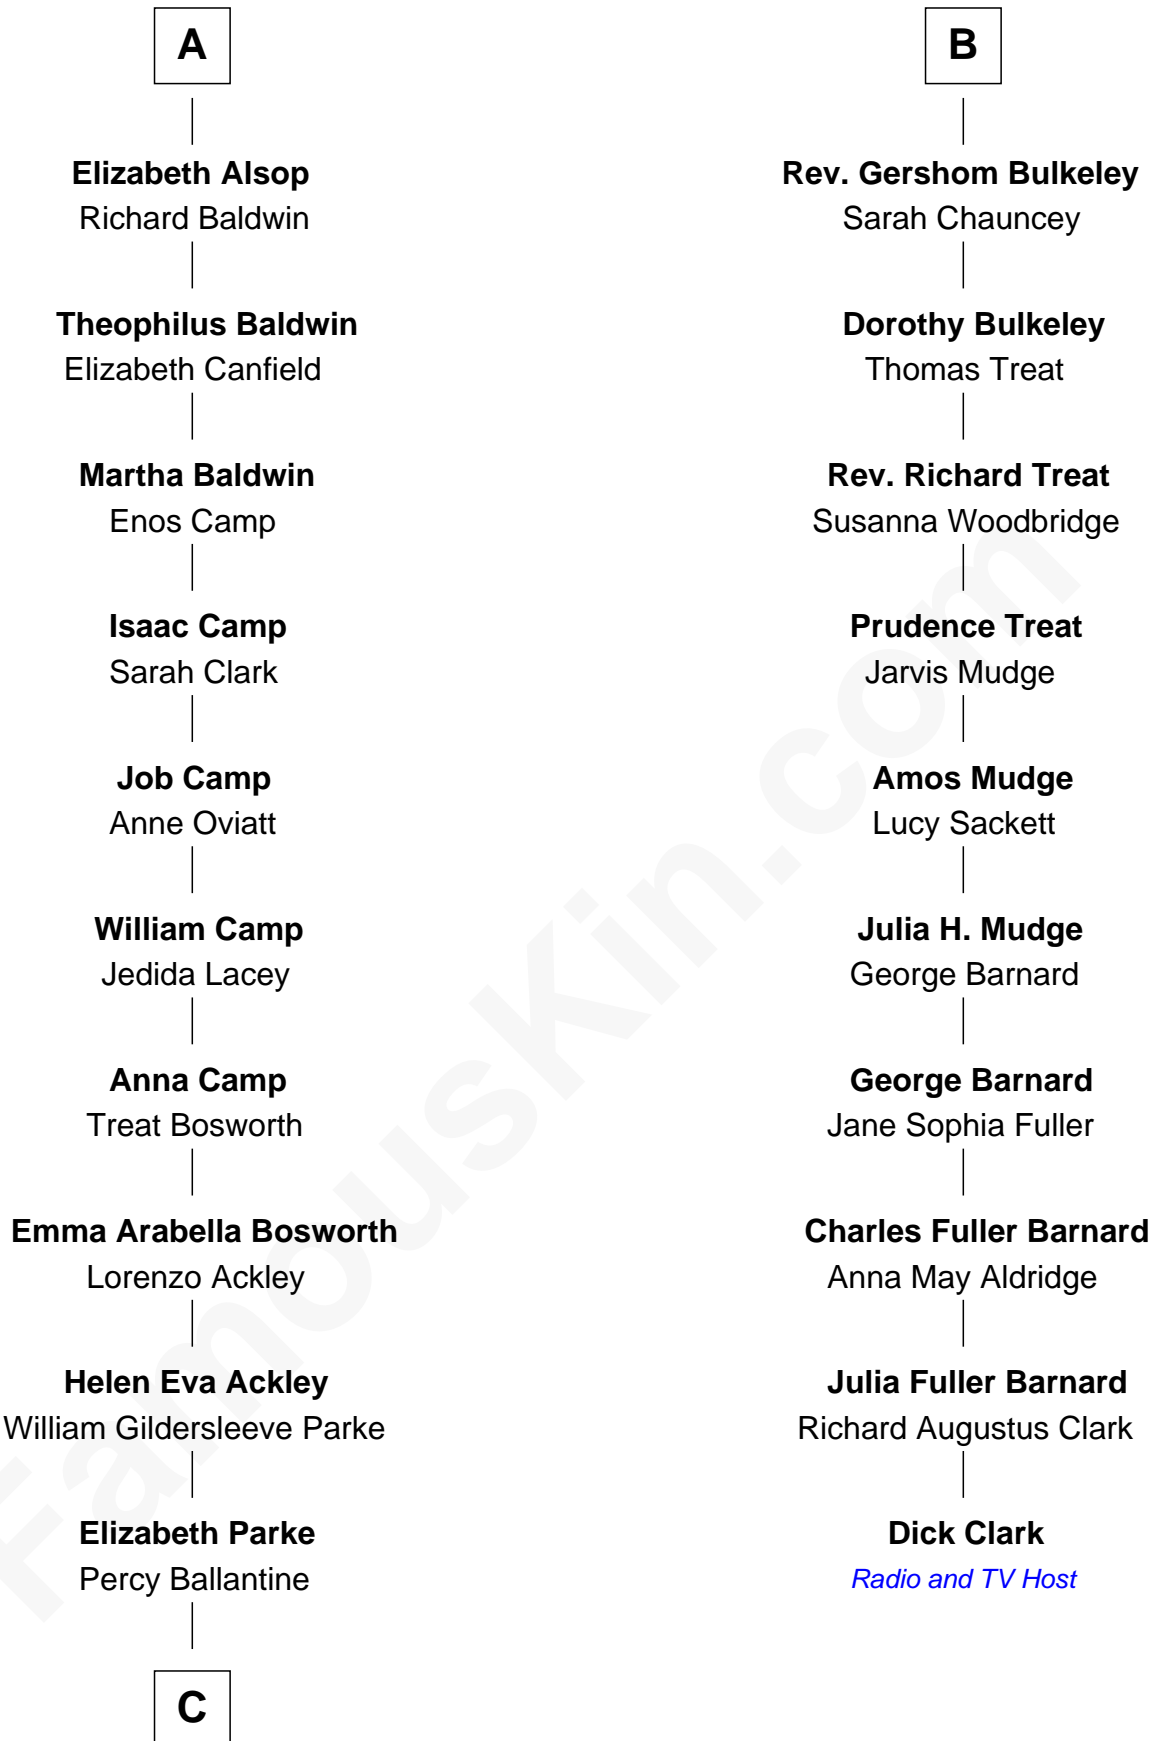

FamousKin.com

Relationship Chart of Sydney Biddle Barrows

Mayflower Madam

16th cousin 3 times removed of

Dick Clark

Radio and TV Host

C

—
John Boyd Ballantine

Anne L. Crawford

—
Jeannette Ballantine

Donald Byers Barrows

—
Sydney Biddle Barrows

Mayflower Madam

FamousKin.com