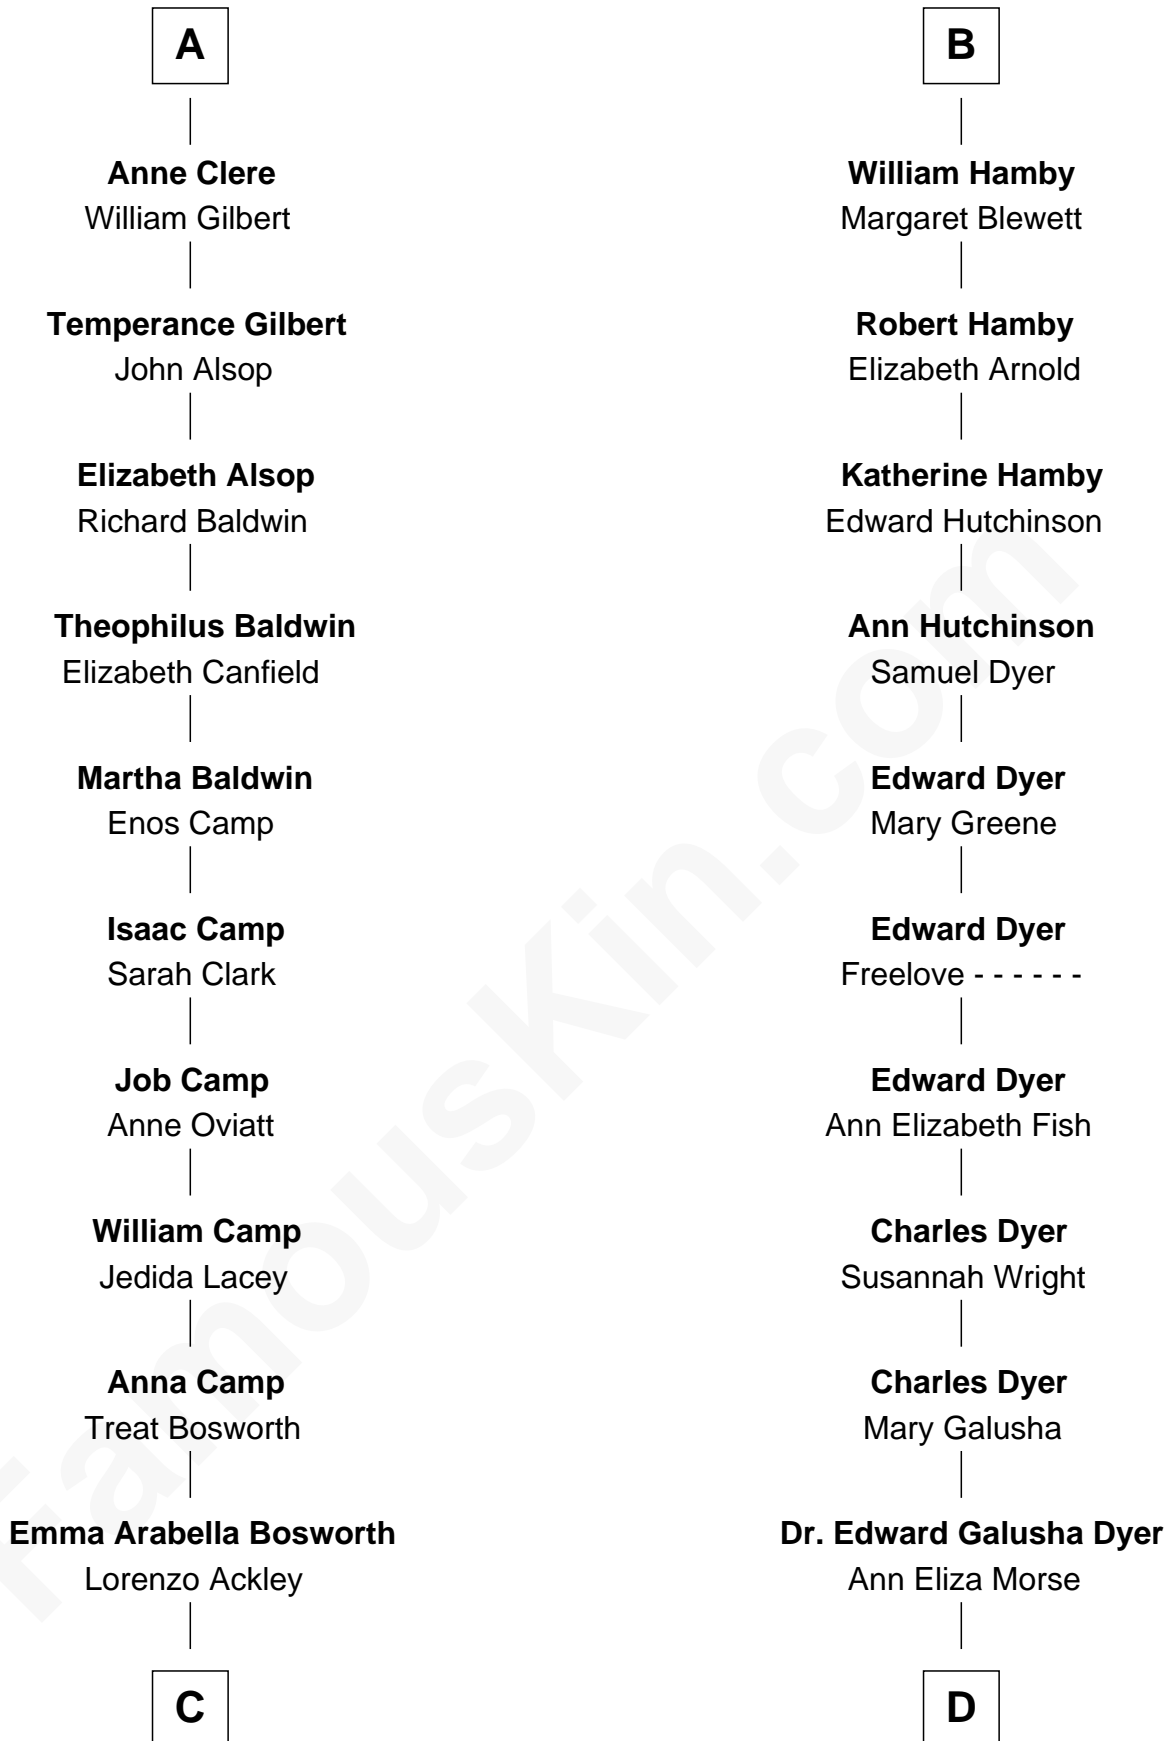

FamousKin.com

Relationship Chart of Sydney Biddle Barrows

Mayflower Madam

21st cousin of

Elisabeth Shue

TV and Movie Actress

C

Helen Eva Ackley
William Gildersleeve Parke

Elizabeth Parke
Percy Ballantine

John Boyd Ballantine
Anne L. Crawford

Jeannette Ballantine
Donald Byers Barrows

Sydney Biddle Barrows
Mayflower Madam

D

Emily Almira Dyer
Alexander Hunter Gunn

Alexander Hunter Gunn
Harriet Grace Brewster Willcox

Mary Brewster Gunn
Adoniram Judson Wells

Anne Brewster Wells
James William Shue

Elisabeth Shue
TV and Movie Actress