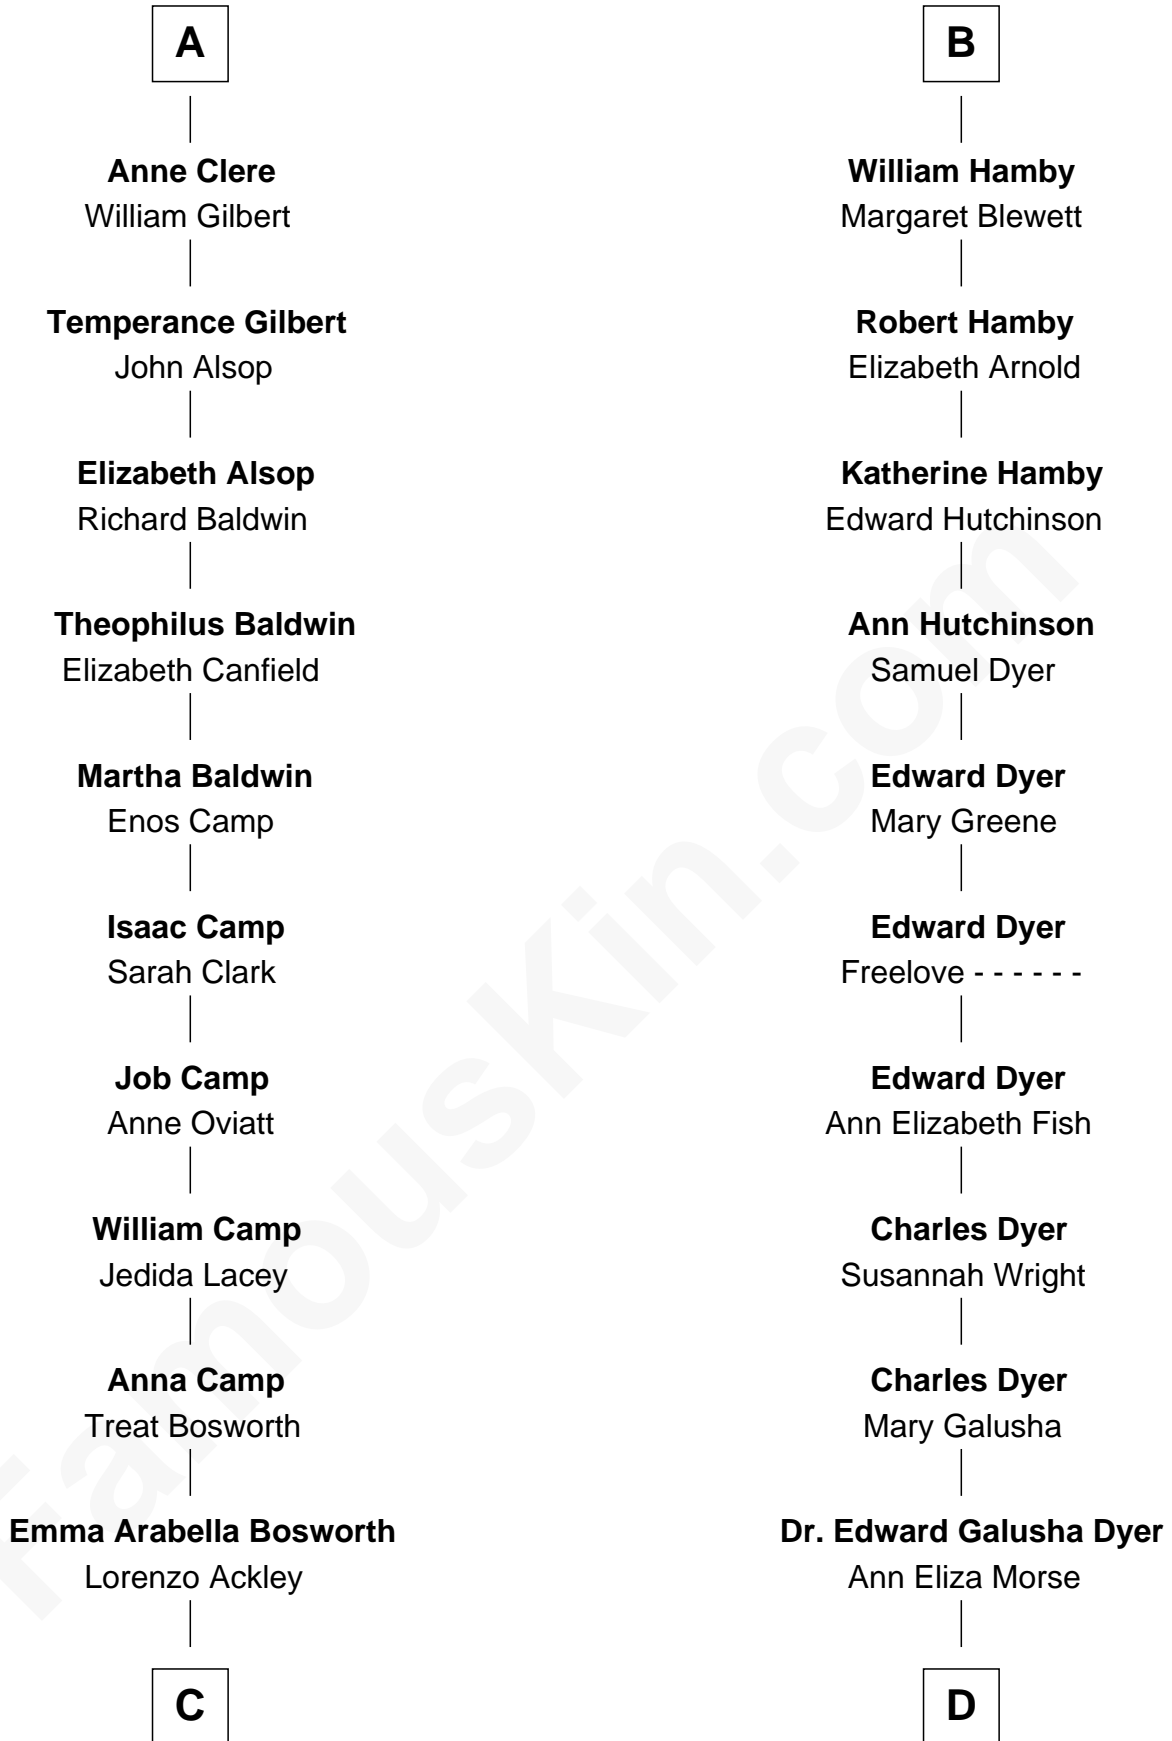

FamousKin.com

Relationship Chart of Sydney Biddle Barrows

Mayflower Madam

21st cousin of

Andrew Shue

TV Actor

C

Helen Eva Ackley
William Gildersleeve Parke

Elizabeth Parke
Percy Ballantine

John Boyd Ballantine
Anne L. Crawford

Jeannette Ballantine
Donald Byers Barrows

Sydney Biddle Barrows
Mayflower Madam

D

Emily Almira Dyer
Alexander Hunter Gunn

Alexander Hunter Gunn
Harriet Grace Brewster Willcox

Mary Brewster Gunn
Adoniram Judson Wells

Anne Brewster Wells
James William Shue

Andrew Shue
TV Actor