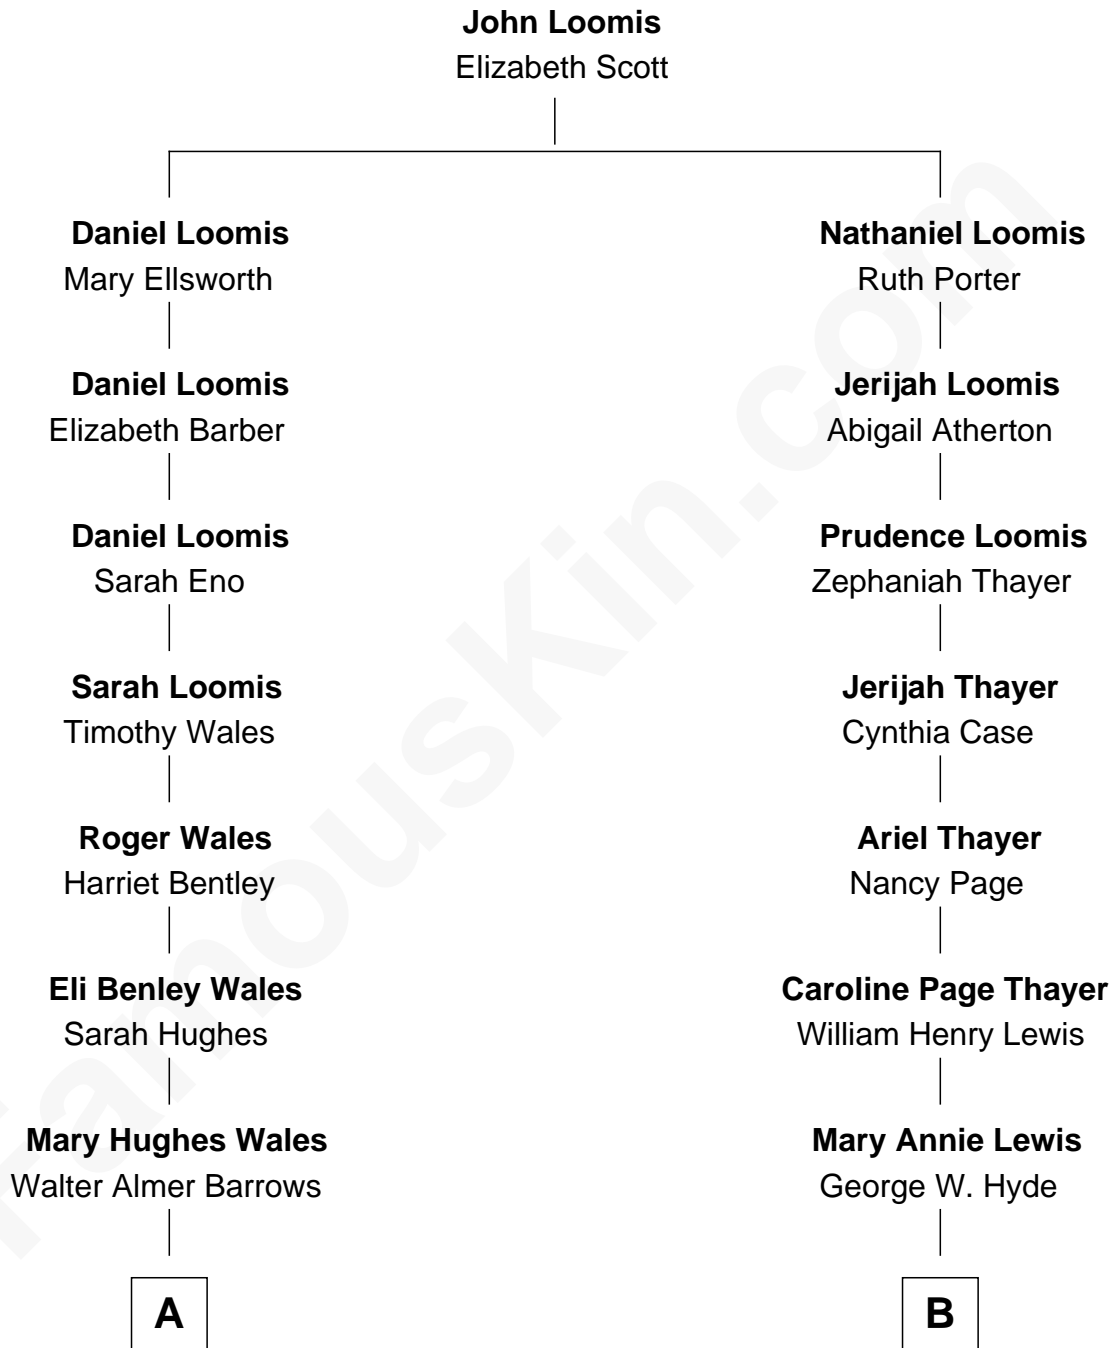

**FamousKin.com**  
**Relationship Chart of**  
**Sydney Biddle Barrows**  
*Mayflower Madam*

9th cousin 1 time removed of

**David Hyde Pierce**  
*Stage, TV, and Movie Actor*

**A**

**Walter Almer Barrows**

Sarah Olive Byers

**Donald Byers Barrows**

Sydney Biddle

**Donald Byers Barrows**

Jeannette Ballantine

**Sydney Biddle Barrows**

*Mayflower Madam*

**B**