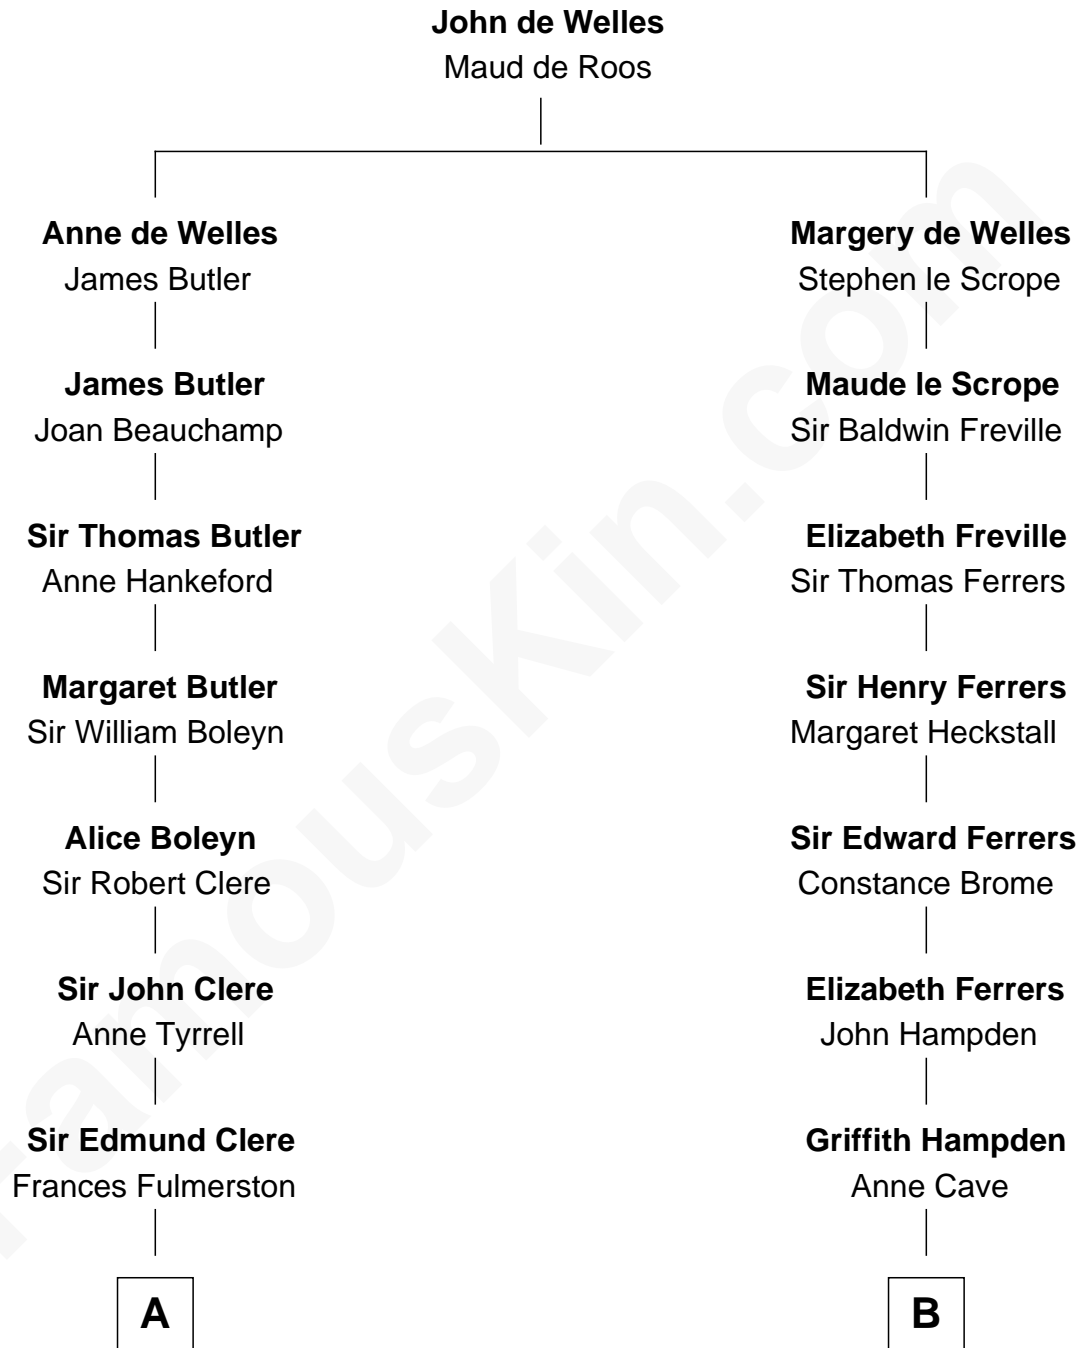

FamousKin.com
Relationship Chart of
Sydney Biddle Barrows
Mayflower Madam

18th cousin 3 times removed of

John McCain
U.S. Senator from Arizona

C

Helen Eva Ackley
William Gildersleeve Parke

Elizabeth Parke
Percy Ballantine

John Boyd Ballantine
Anne L. Crawford

Jeannette Ballantine
Donald Byers Barrows

Sydney Biddle Barrows
Mayflower Madam

D

Adm. John Sidney McCain
Roberta Wright

John McCain
U.S. Senator from Arizona

FamousKin.com