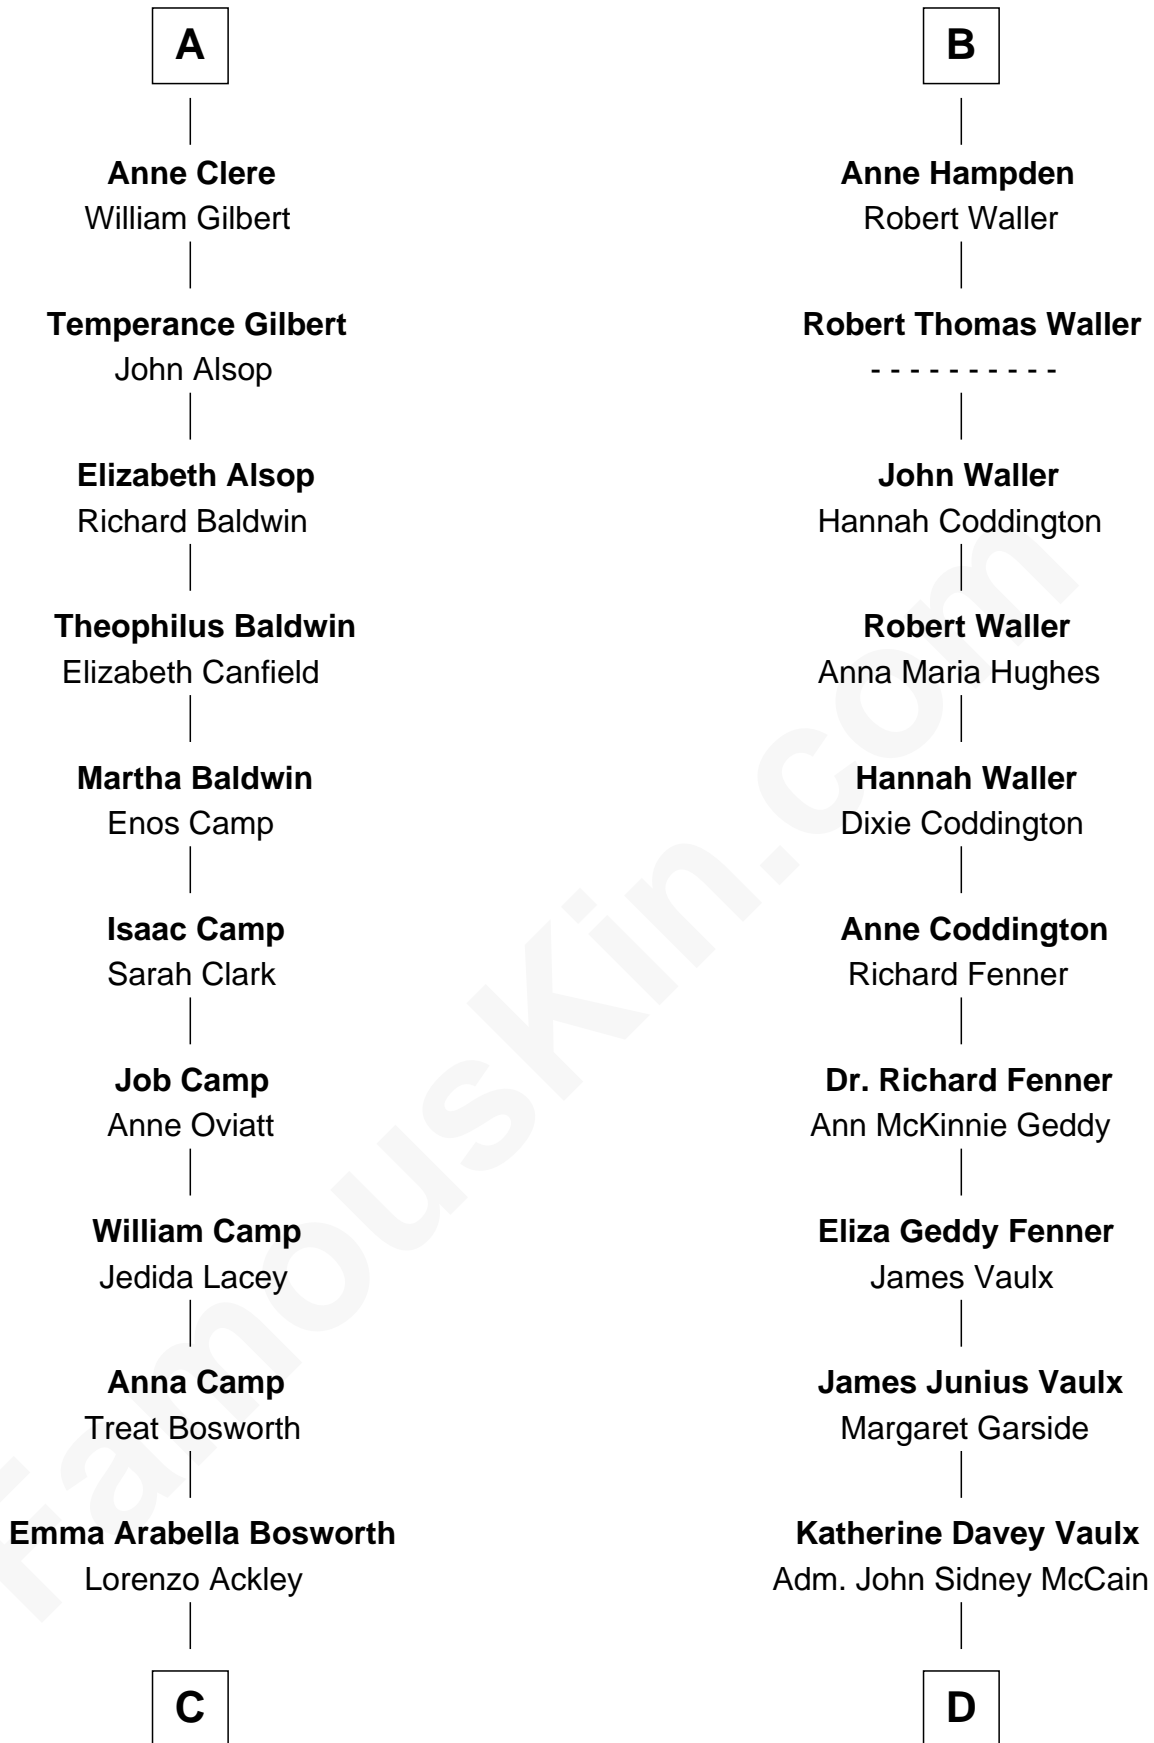

FamousKin.com
Relationship Chart of
Sydney Biddle Barrows
Mayflower Madam

18th cousin 3 times removed of

John McCain
U.S. Senator from Arizona

C

Helen Eva Ackley
William Gildersleeve Parke

Elizabeth Parke
Percy Ballantine

John Boyd Ballantine
Anne L. Crawford

Jeannette Ballantine
Donald Byers Barrows

Sydney Biddle Barrows
Mayflower Madam

D

Adm. John Sidney McCain
Roberta Wright

John McCain
U.S. Senator from Arizona

FamousKin.com