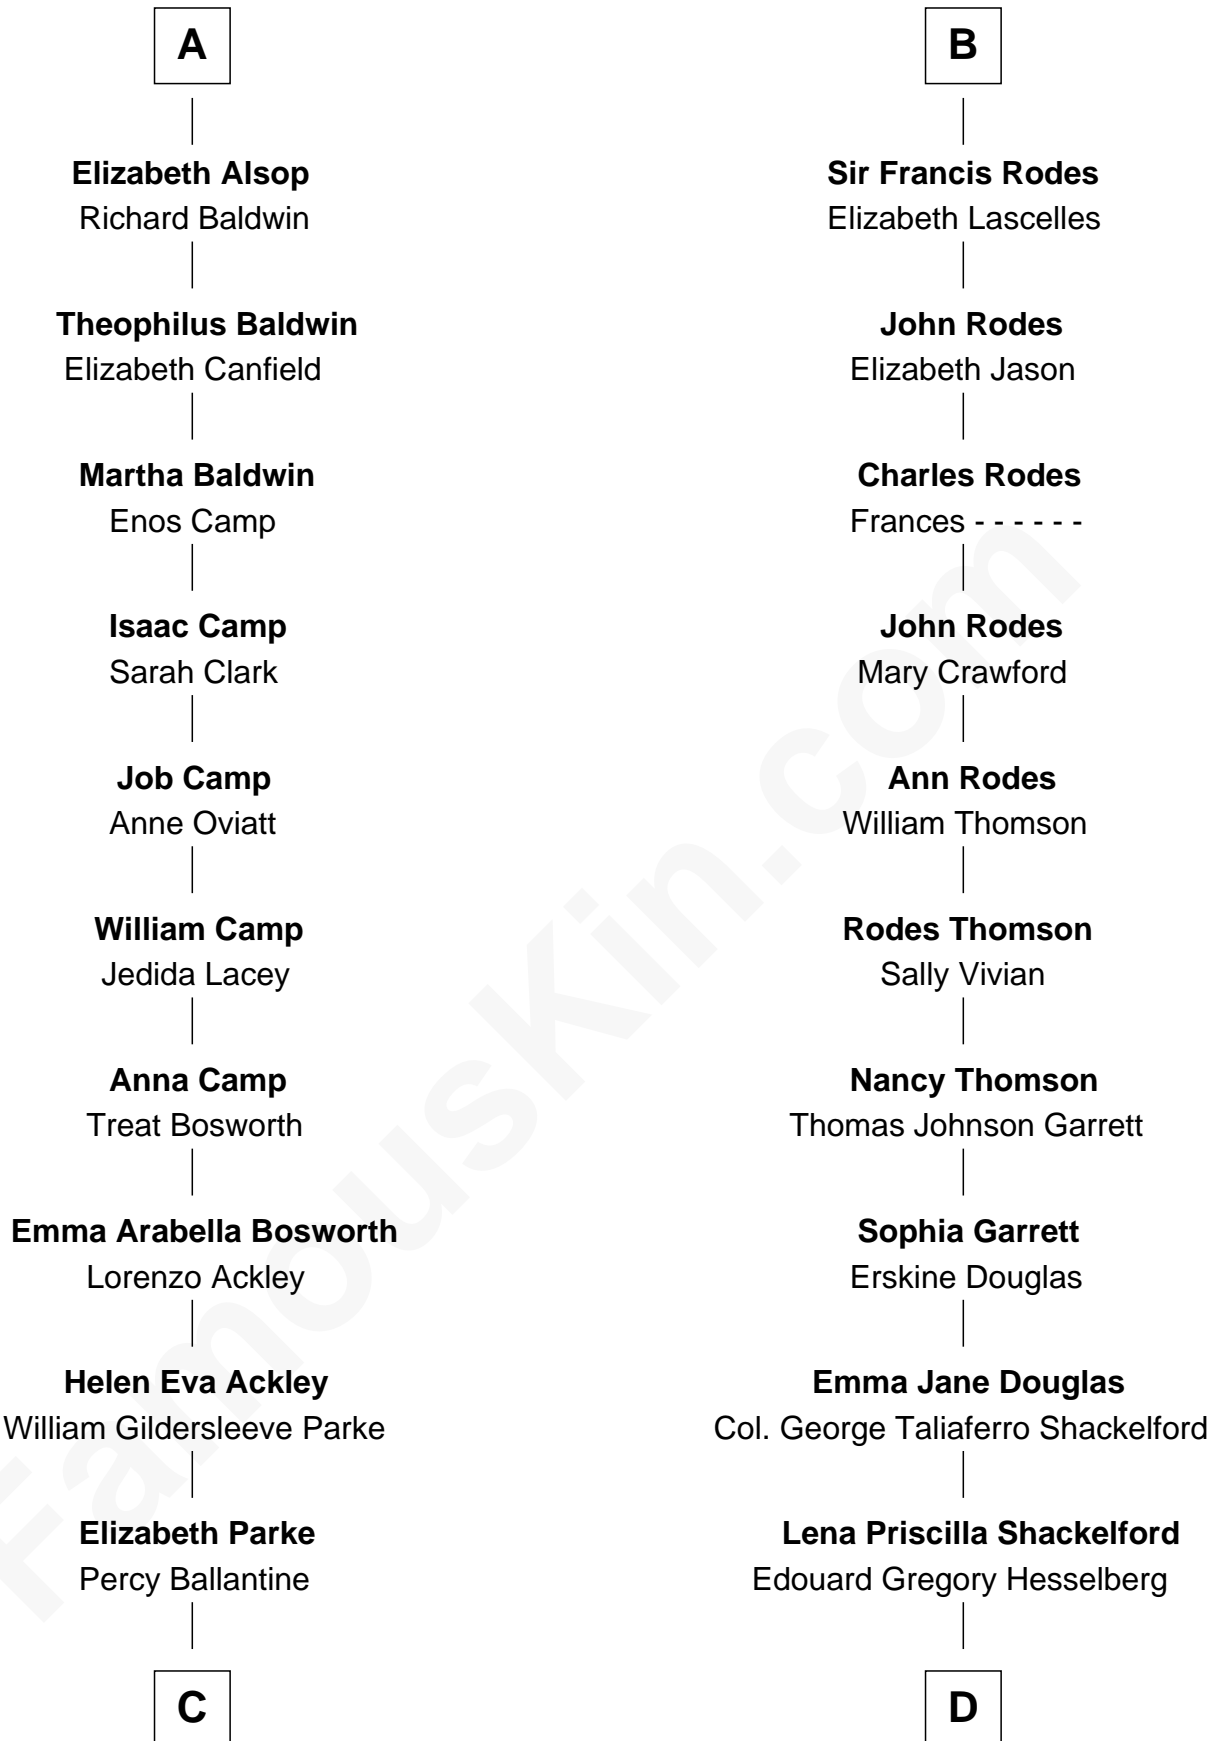

FamousKin.com

Relationship Chart of Sydney Biddle Barrows

Mayflower Madam

19th cousin of

Illeana Douglas

TV and Movie Actress

C

John Boyd Ballantine

Anne L. Crawford

Jeannette Ballantine

Donald Byers Barrows

Sydney Biddle Barrows

Mayflower Madam

D

Melvyn Edouard Hesselberg

Rosalind Hightower