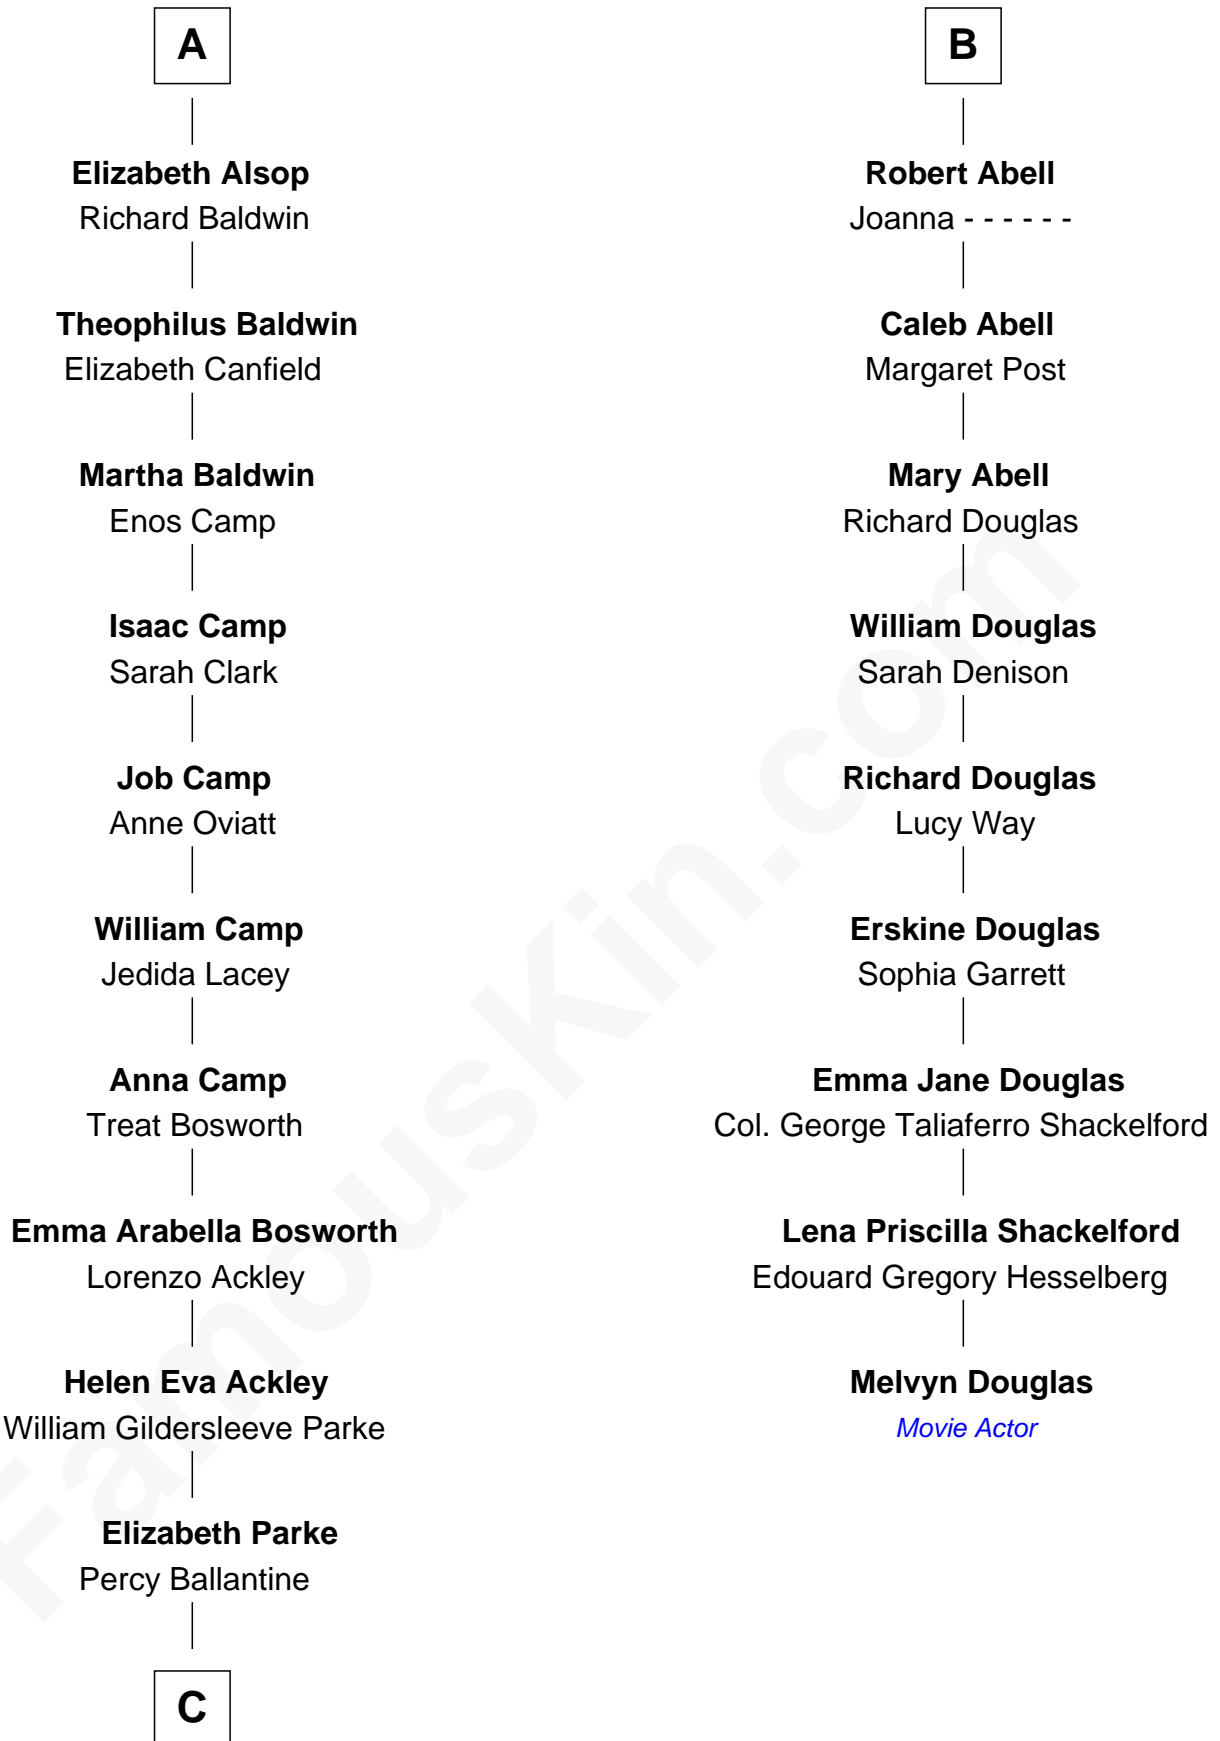

FamousKin.com

Relationship Chart of Sydney Biddle Barrows

Mayflower Madam

15th cousin 4 times removed of

Melvyn Douglas

Movie Actor

C

—
John Boyd Ballantine

Anne L. Crawford

—
Jeannette Ballantine

Donald Byers Barrows

—
Sydney Biddle Barrows

Mayflower Madam

FamousKin.com