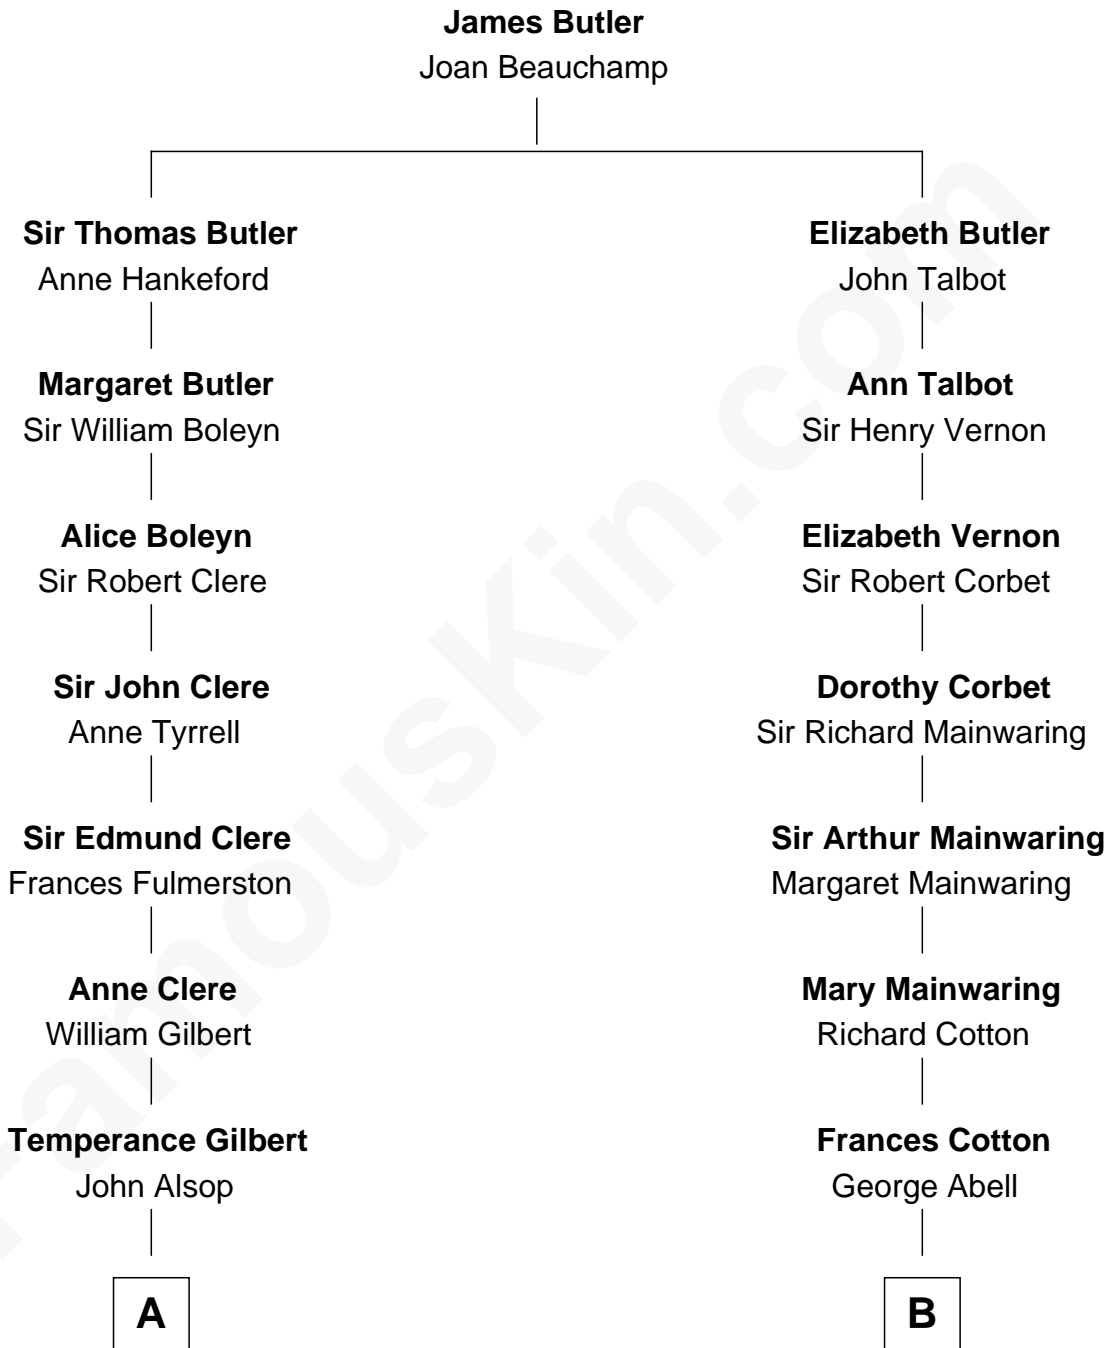

FamousKin.com

Relationship Chart of Sydney Biddle Barrows

Mayflower Madam

15th cousin 4 times removed of

Melvyn Douglas

Movie Actor

C

—
John Boyd Ballantine

Anne L. Crawford

—
Jeannette Ballantine

Donald Byers Barrows

—
Sydney Biddle Barrows

Mayflower Madam

FamousKin.com