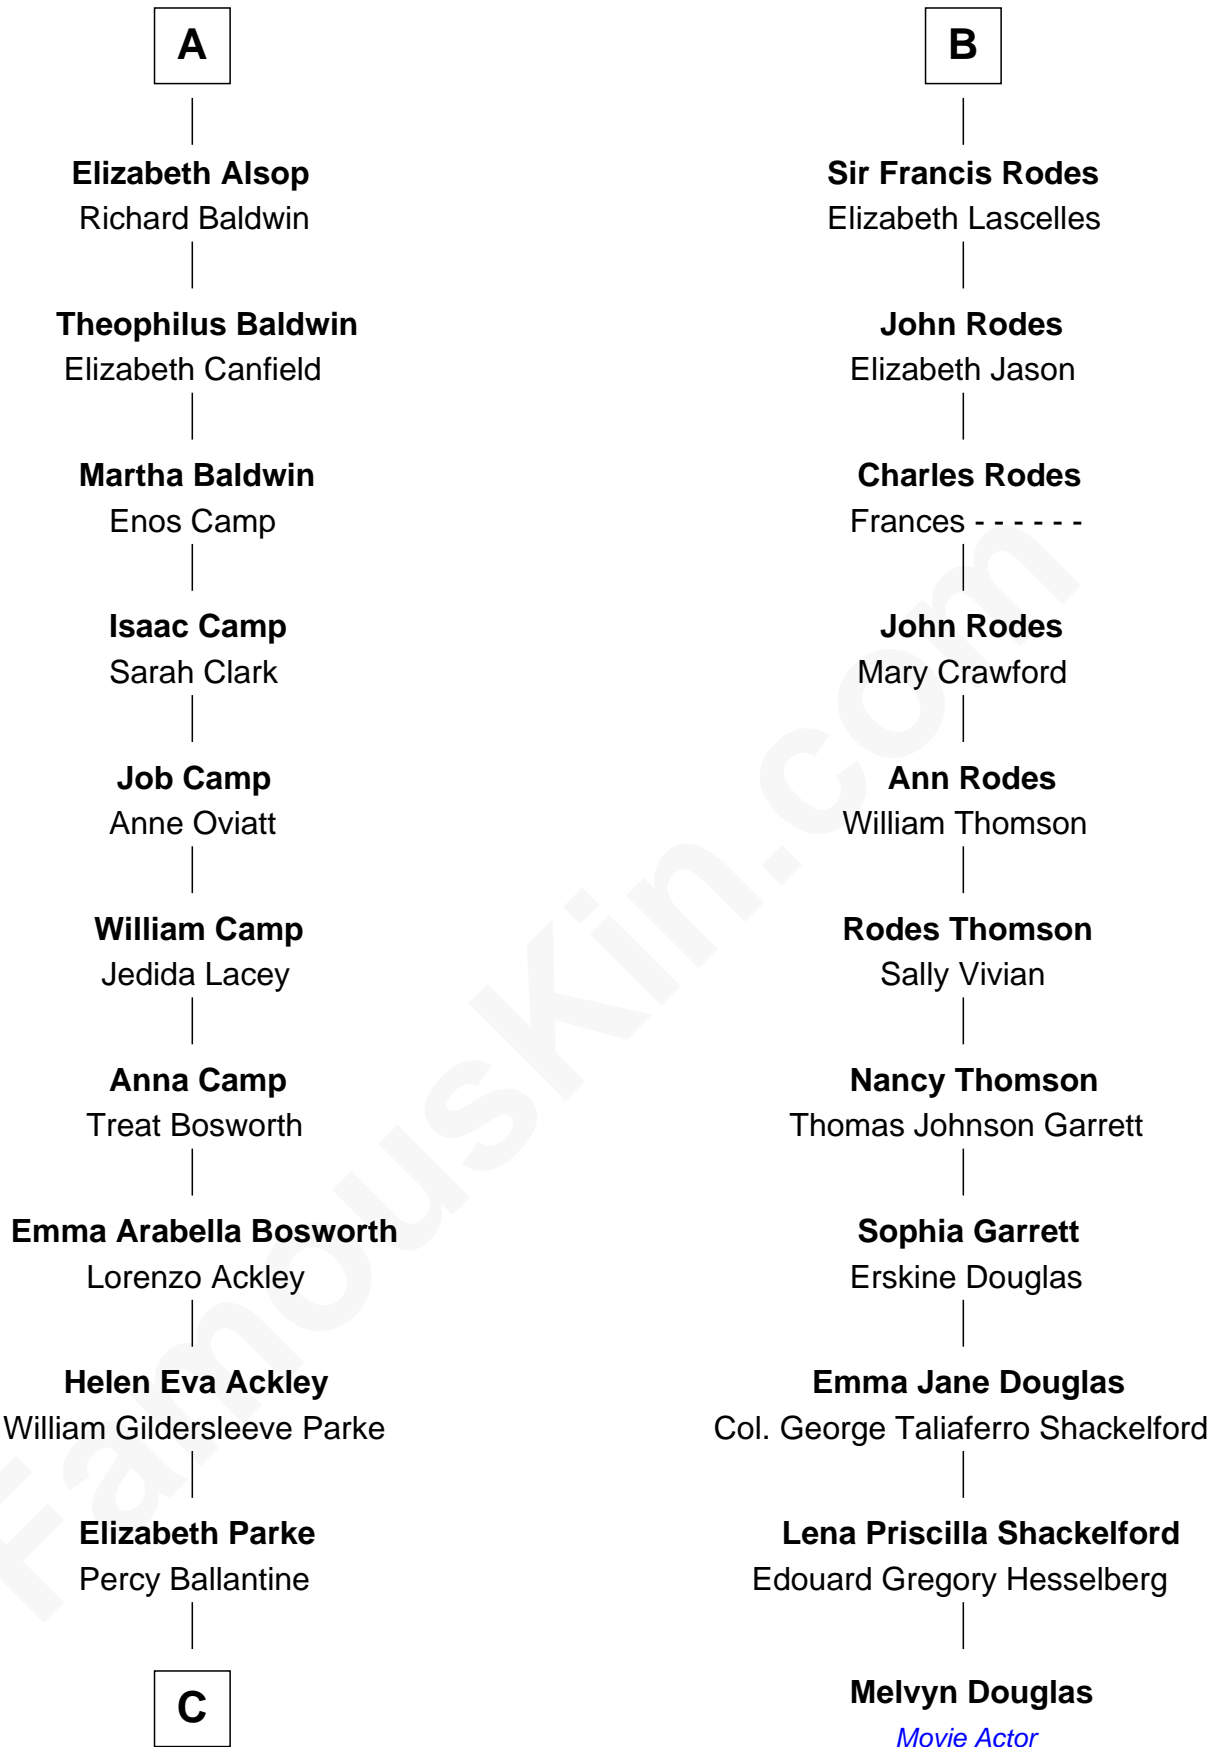

## Relationship Chart of Sydney Biddle Barrows

*Mayflower Madam*

17th cousin 2 times removed of

**Melvyn Douglas**

*Movie Actor*

**C**

—  
**John Boyd Ballantine**

Anne L. Crawford

—  
**Jeannette Ballantine**

Donald Byers Barrows

—  
**Sydney Biddle Barrows**

*Mayflower Madam*

FamousKin.com