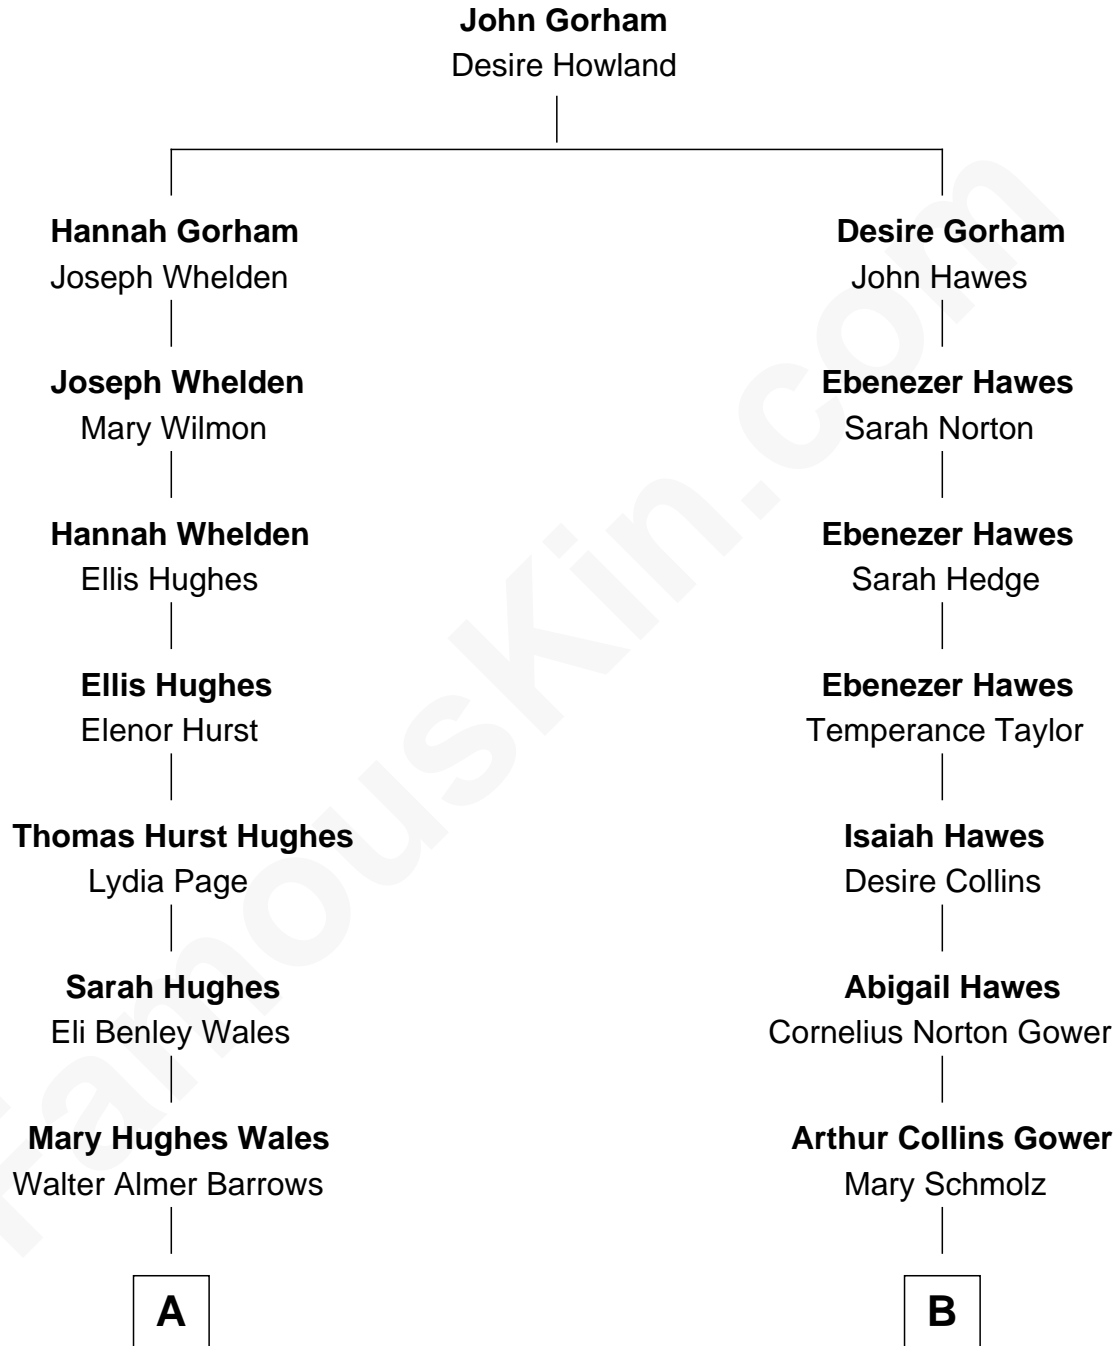

FamousKin.com

Relationship Chart of Sydney Biddle Barrows

Mayflower Madam

10th cousin of

Sarah Palin

9th Governor of Alaska

A

Walter Almer Barrows

Sarah Olive Byers

Donald Byers Barrows

Sydney Biddle

Donald Byers Barrows

Jeannette Ballantine

Sydney Biddle Barrows

Mayflower Madam

B