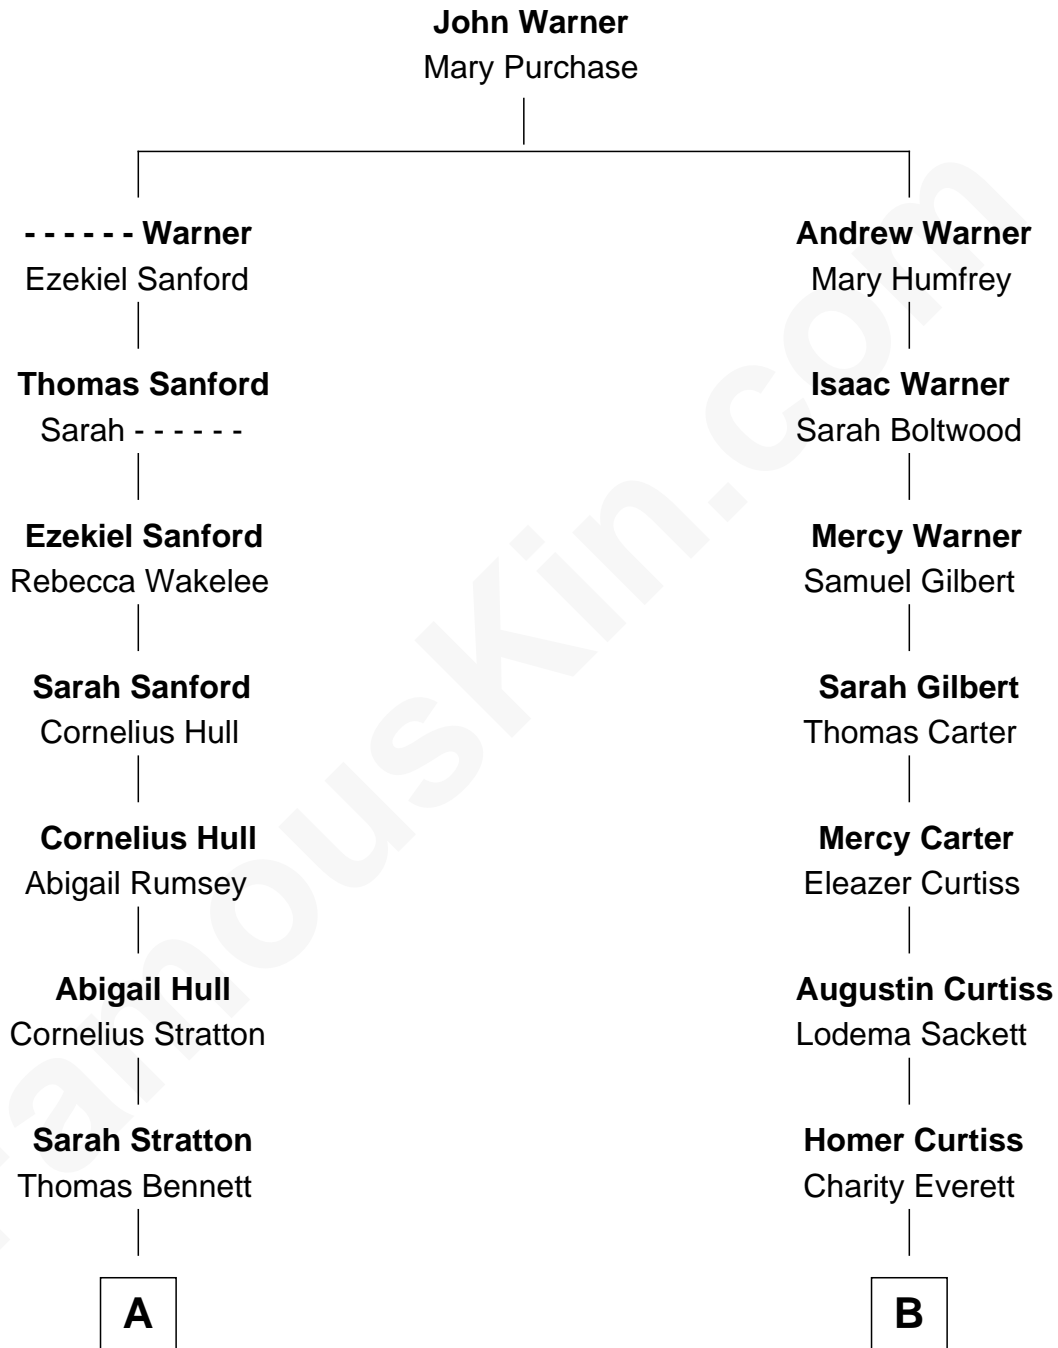

**FamousKin.com**  
**Relationship Chart of**  
**Sydney Biddle Barrows**  
*Mayflower Madam*

12th cousin 1 time removed of

**Sarah Palin**  
*9th Governor of Alaska*

**A**

**Abigail Bennett**

Harry Ackley

**Lorenzo Ackley**

Emma Arabella Bosworth

**Helen Eva Ackley**

William Gildersleeve Parke

**Elizabeth Parke**

Percy Ballantine

**John Boyd Ballantine**

Anne L. Crawford

Augusta Lodema Godfrey

**Cora Godfrey Strong**

James Carl Gower

**Helen Louise Gower**

Clement James Sheeran

**Sarah Sheeran**

Charles Richard Heath

**Sarah Palin**

*9th Governor of Alaska*