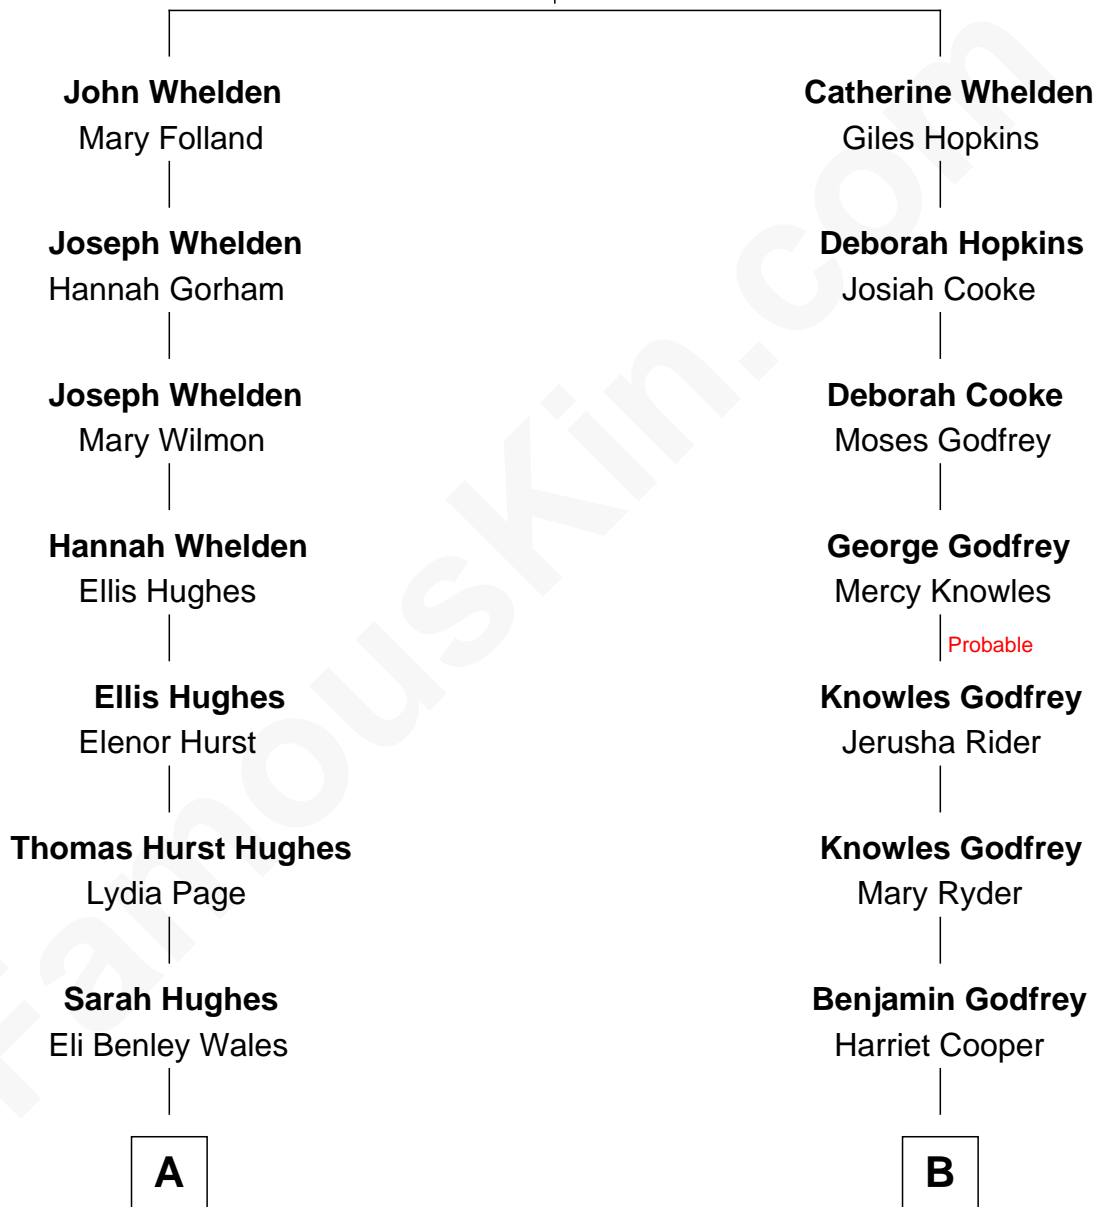

FamousKin.com
Relationship Chart of
Sydney Biddle Barrows
Mayflower Madam

11th cousin 1 time removed of

Sarah Palin
9th Governor of Alaska

Gabriel Whelden

Jane - - - - -

A

Mary Hughes Wales
Walter Almer Barrows

Walter Almer Barrows
Sarah Olive Byers

Donald Byers Barrows
Sydney Biddle

Donald Byers Barrows
Jeannette Ballantine

Sydney Biddle Barrows
Mayflower Madam

B

James Ryder Godfrey
Lodema Curtiss

Augusta Lodema Godfrey
Homer Curtiss Strong

Cora Godfrey Strong
James Carl Gower

Helen Louise Gower
Clement James Sheeran

Sarah Sheeran
Charles Richard Heath

Sarah Palin
9th Governor of Alaska

FamousKin.com