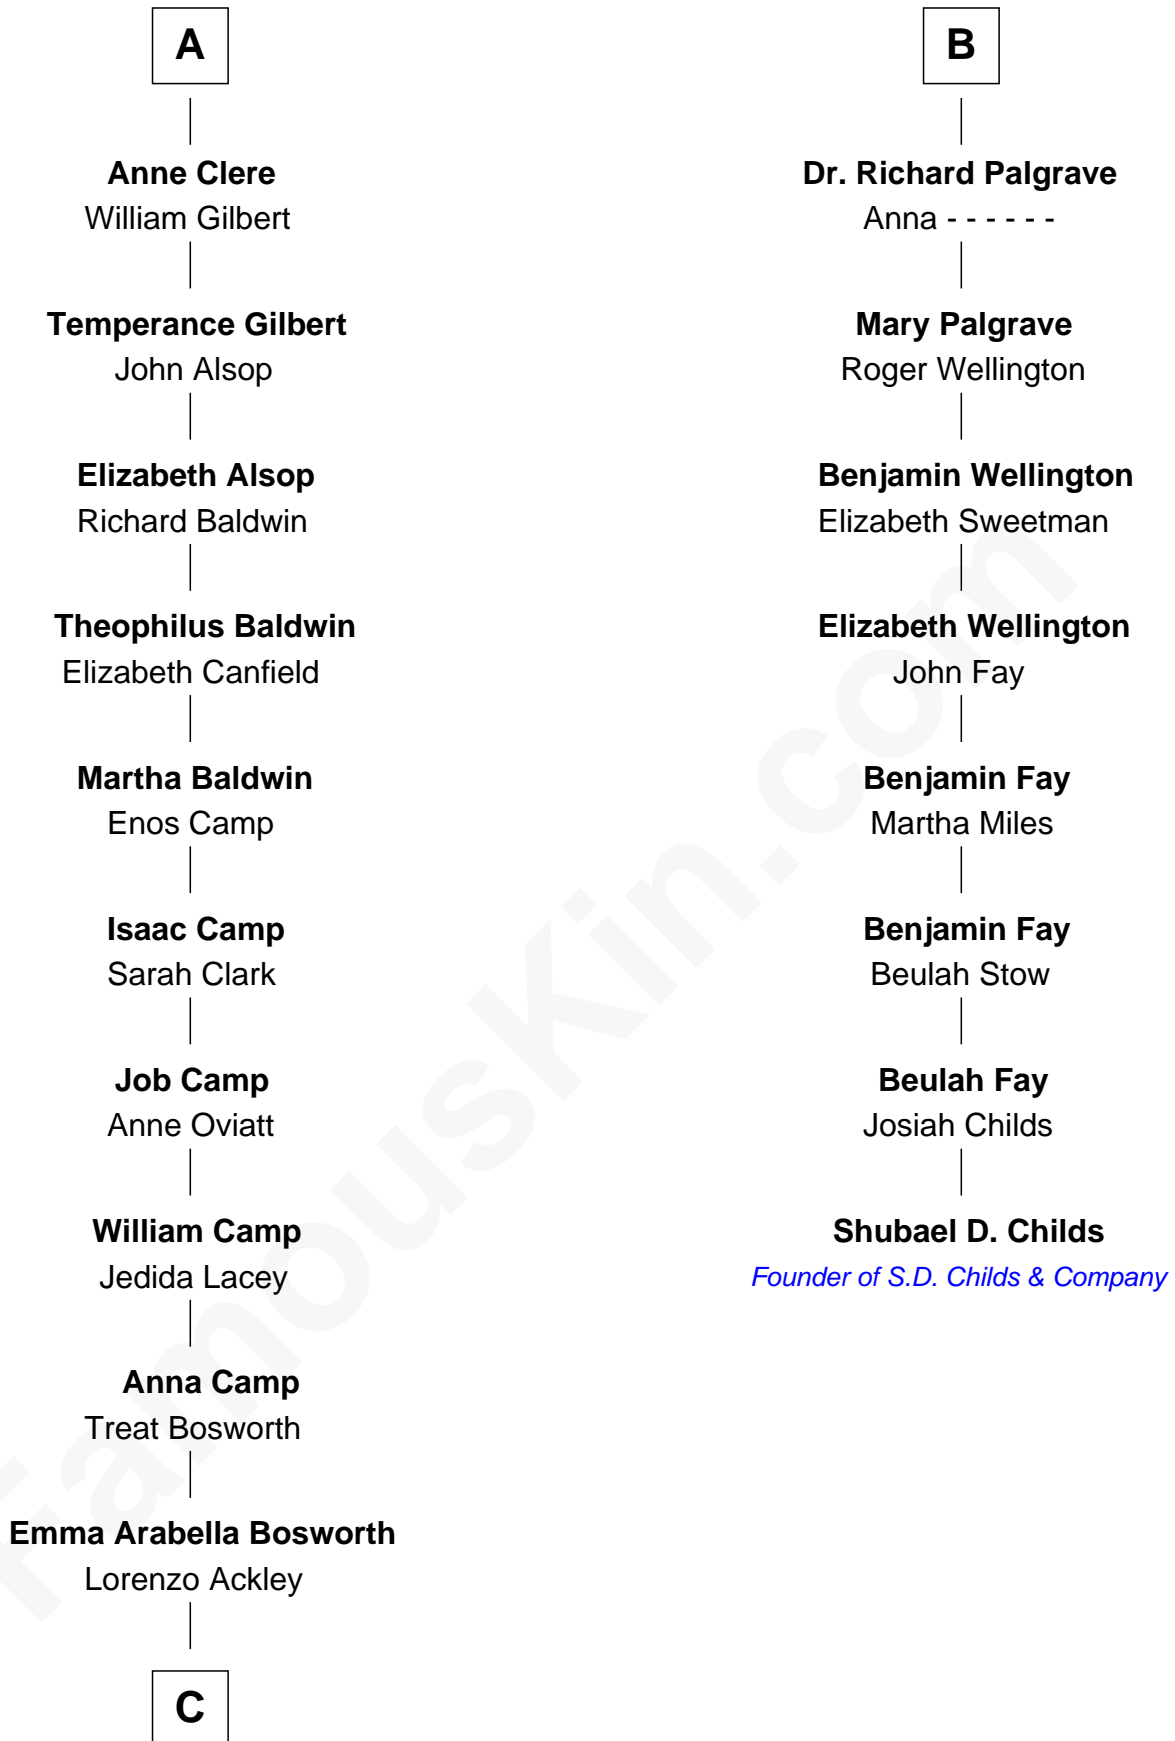

FamousKin.com
Relationship Chart of
Sydney Biddle Barrows
Mayflower Madam

14th cousin 7 times removed of

Shubael D. Childs
Founder of S.D. Childs & Company

C

—
Helen Eva Ackley
William Gildersleeve Parke

—
Elizabeth Parke
Percy Ballantine

—
John Boyd Ballantine
Anne L. Crawford

—
Jeannette Ballantine
Donald Byers Barrows

—
Sydney Biddle Barrows
Mayflower Madam