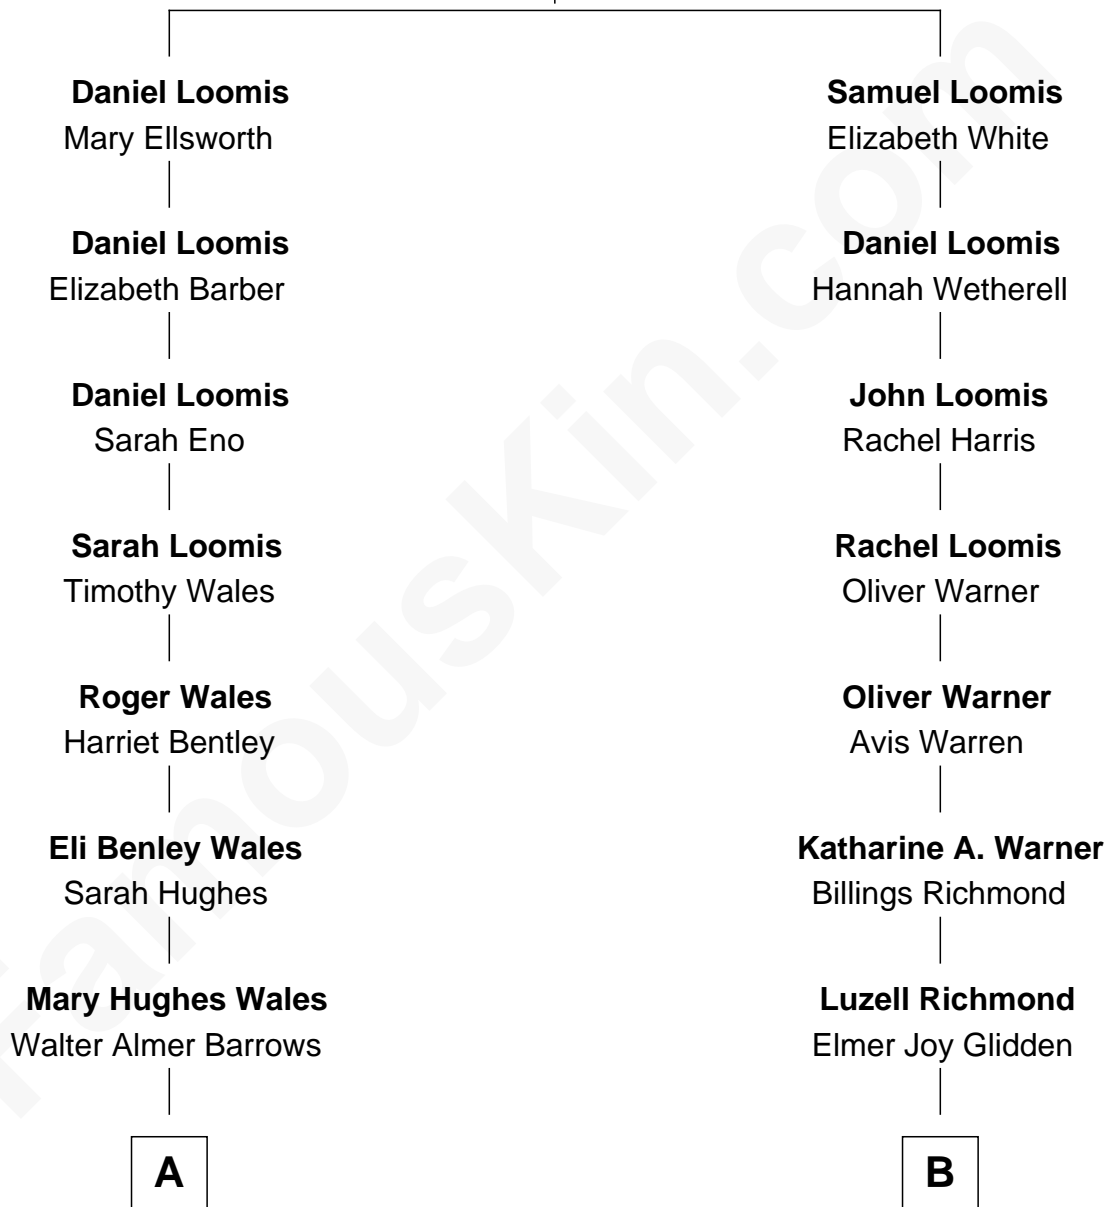

FamousKin.com

Relationship Chart of Sydney Biddle Barrows

Mayflower Madam

10th cousin of

Zac Efron

Movie Actor

John Loomis
Elizabeth Scott

A

Walter Almer Barrows

Sarah Olive Byers

Donald Byers Barrows

Sydney Biddle

Donald Byers Barrows

Jeannette Ballantine

Sydney Biddle Barrows

Mayflower Madam