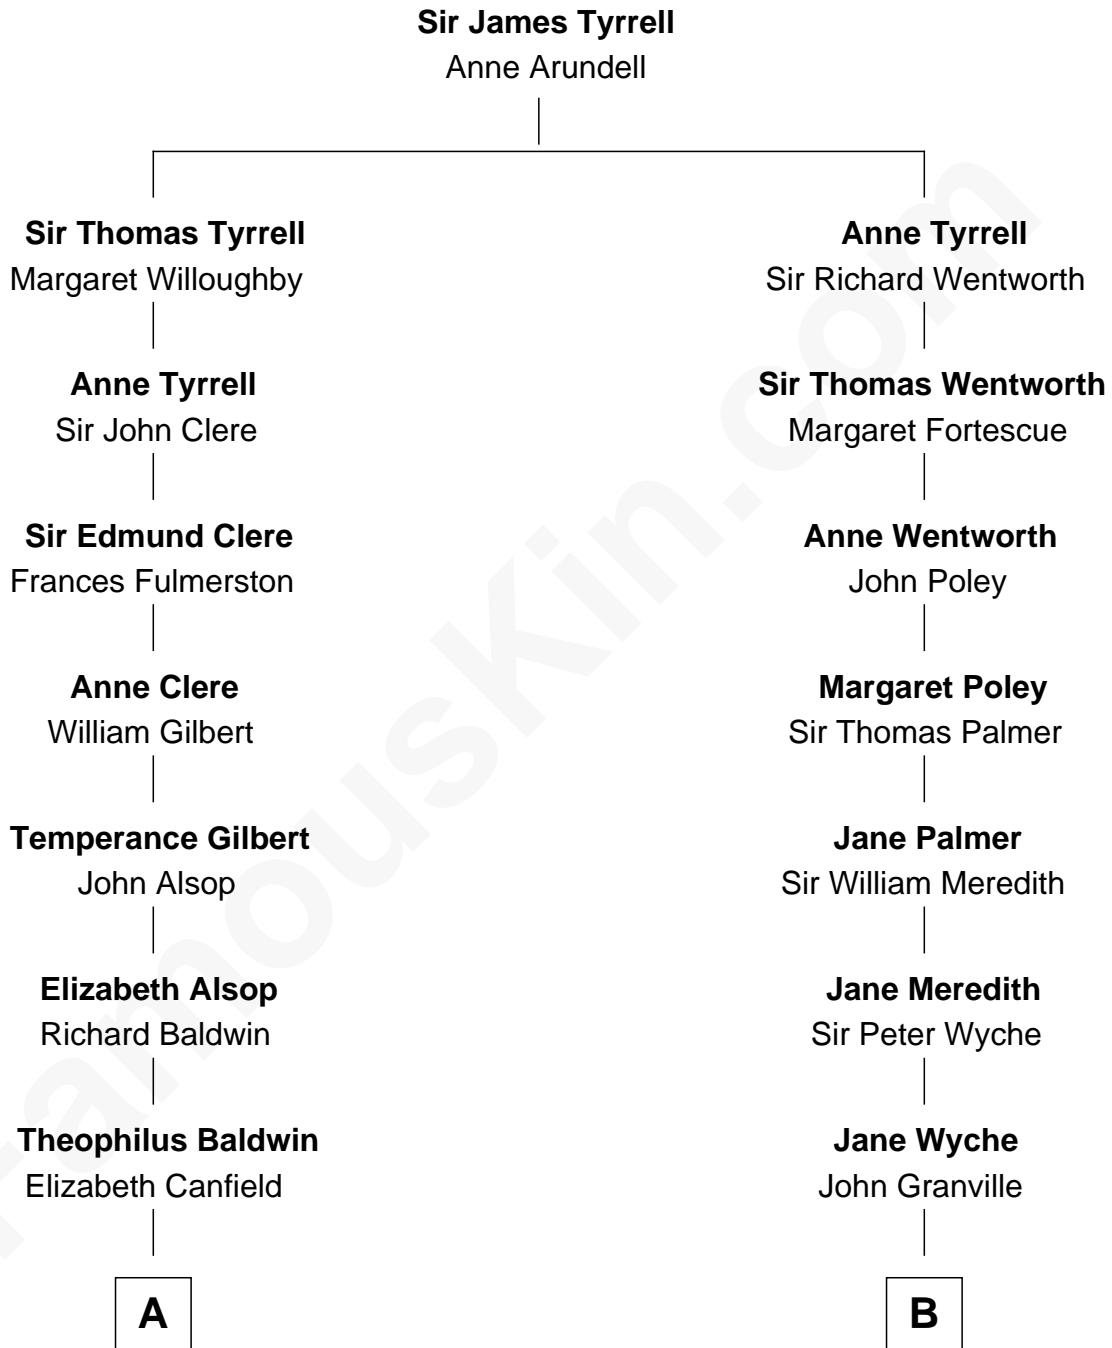

FamousKin.com

Relationship Chart of Sydney Biddle Barrows

Mayflower Madam

17th cousin 1 time removed of

Princess Diana

Princess of Wales

C

Edward John Spencer
Frances Ruth Burke Roche

Princess Diana
Princess of Wales

FamousKin.com