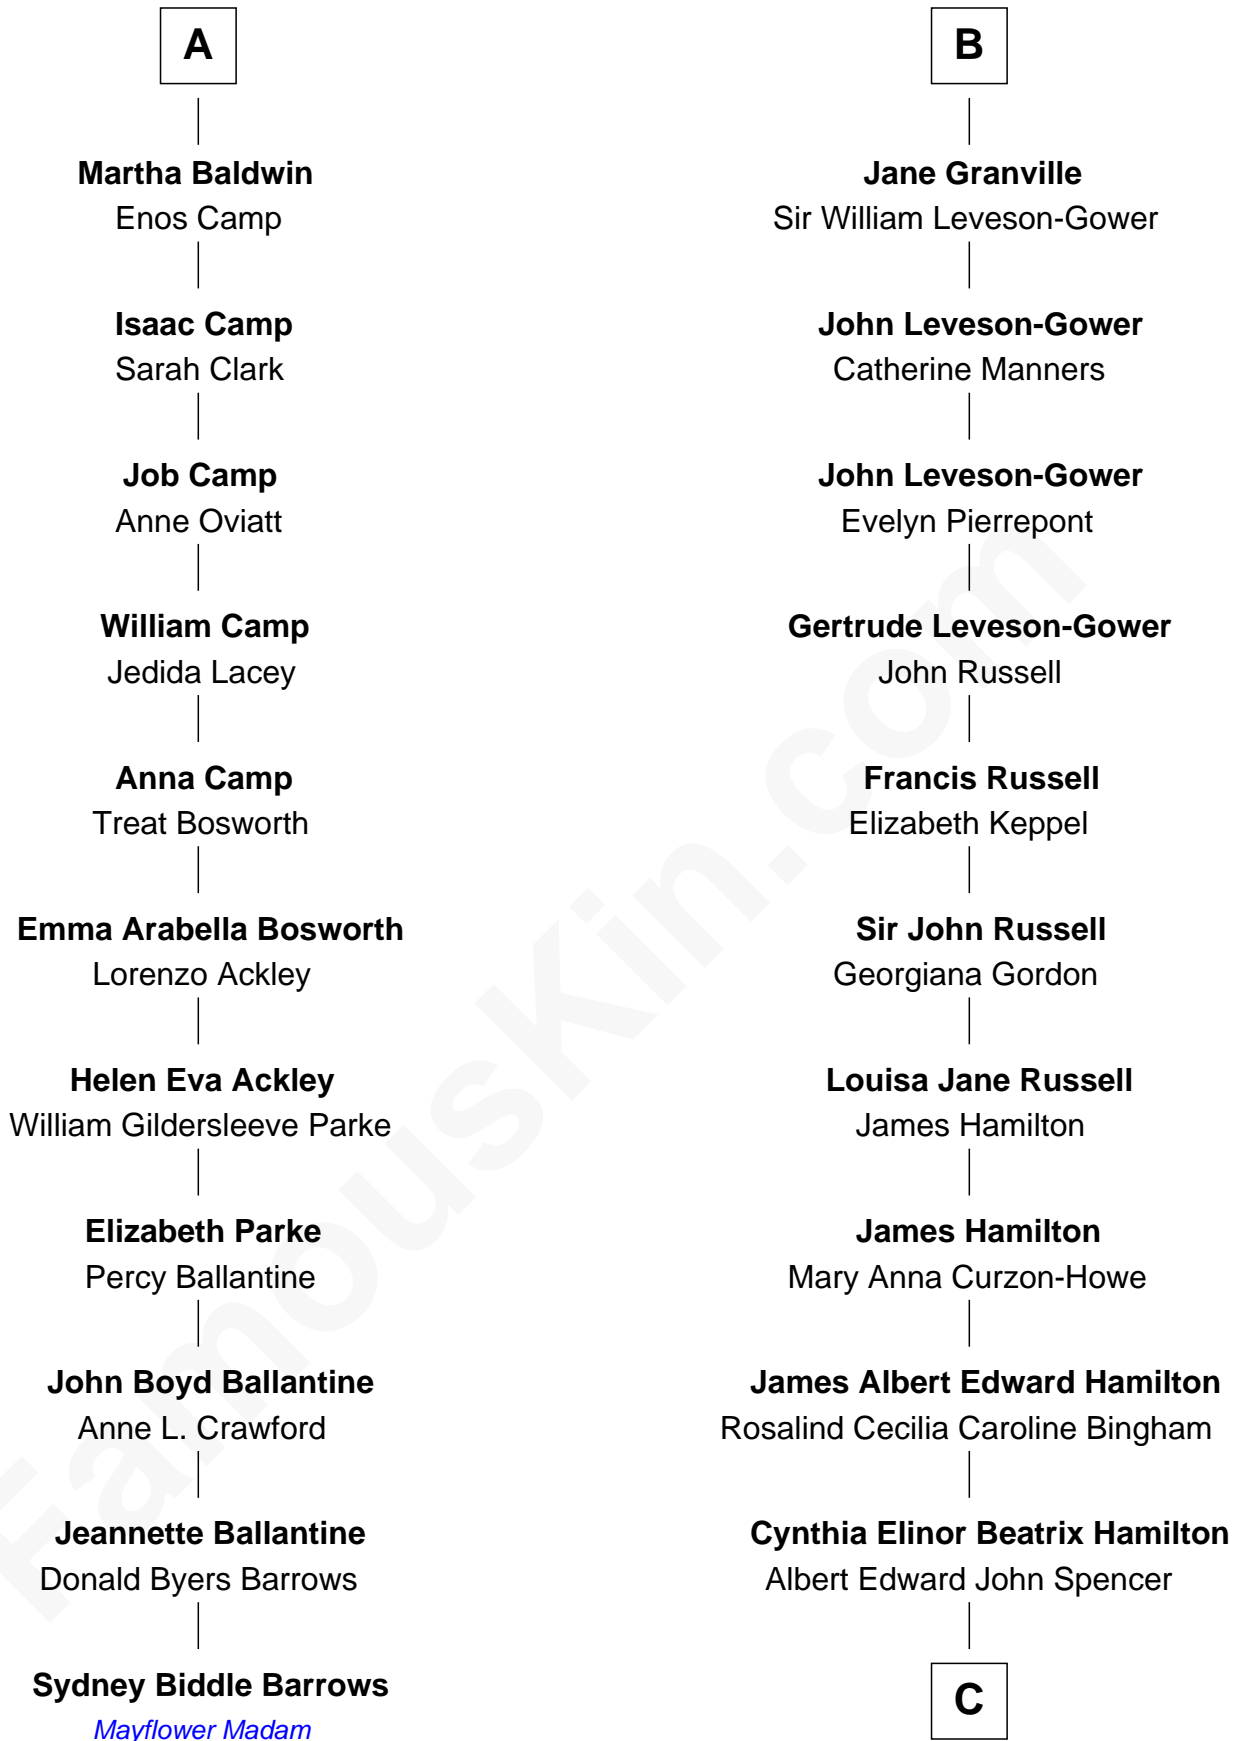

FamousKin.com

Relationship Chart of Sydney Biddle Barrows

Mayflower Madam

17th cousin 1 time removed of

Princess Diana

Princess of Wales

C

Edward John Spencer
Frances Ruth Burke Roche

Princess Diana
Princess of Wales

FamousKin.com