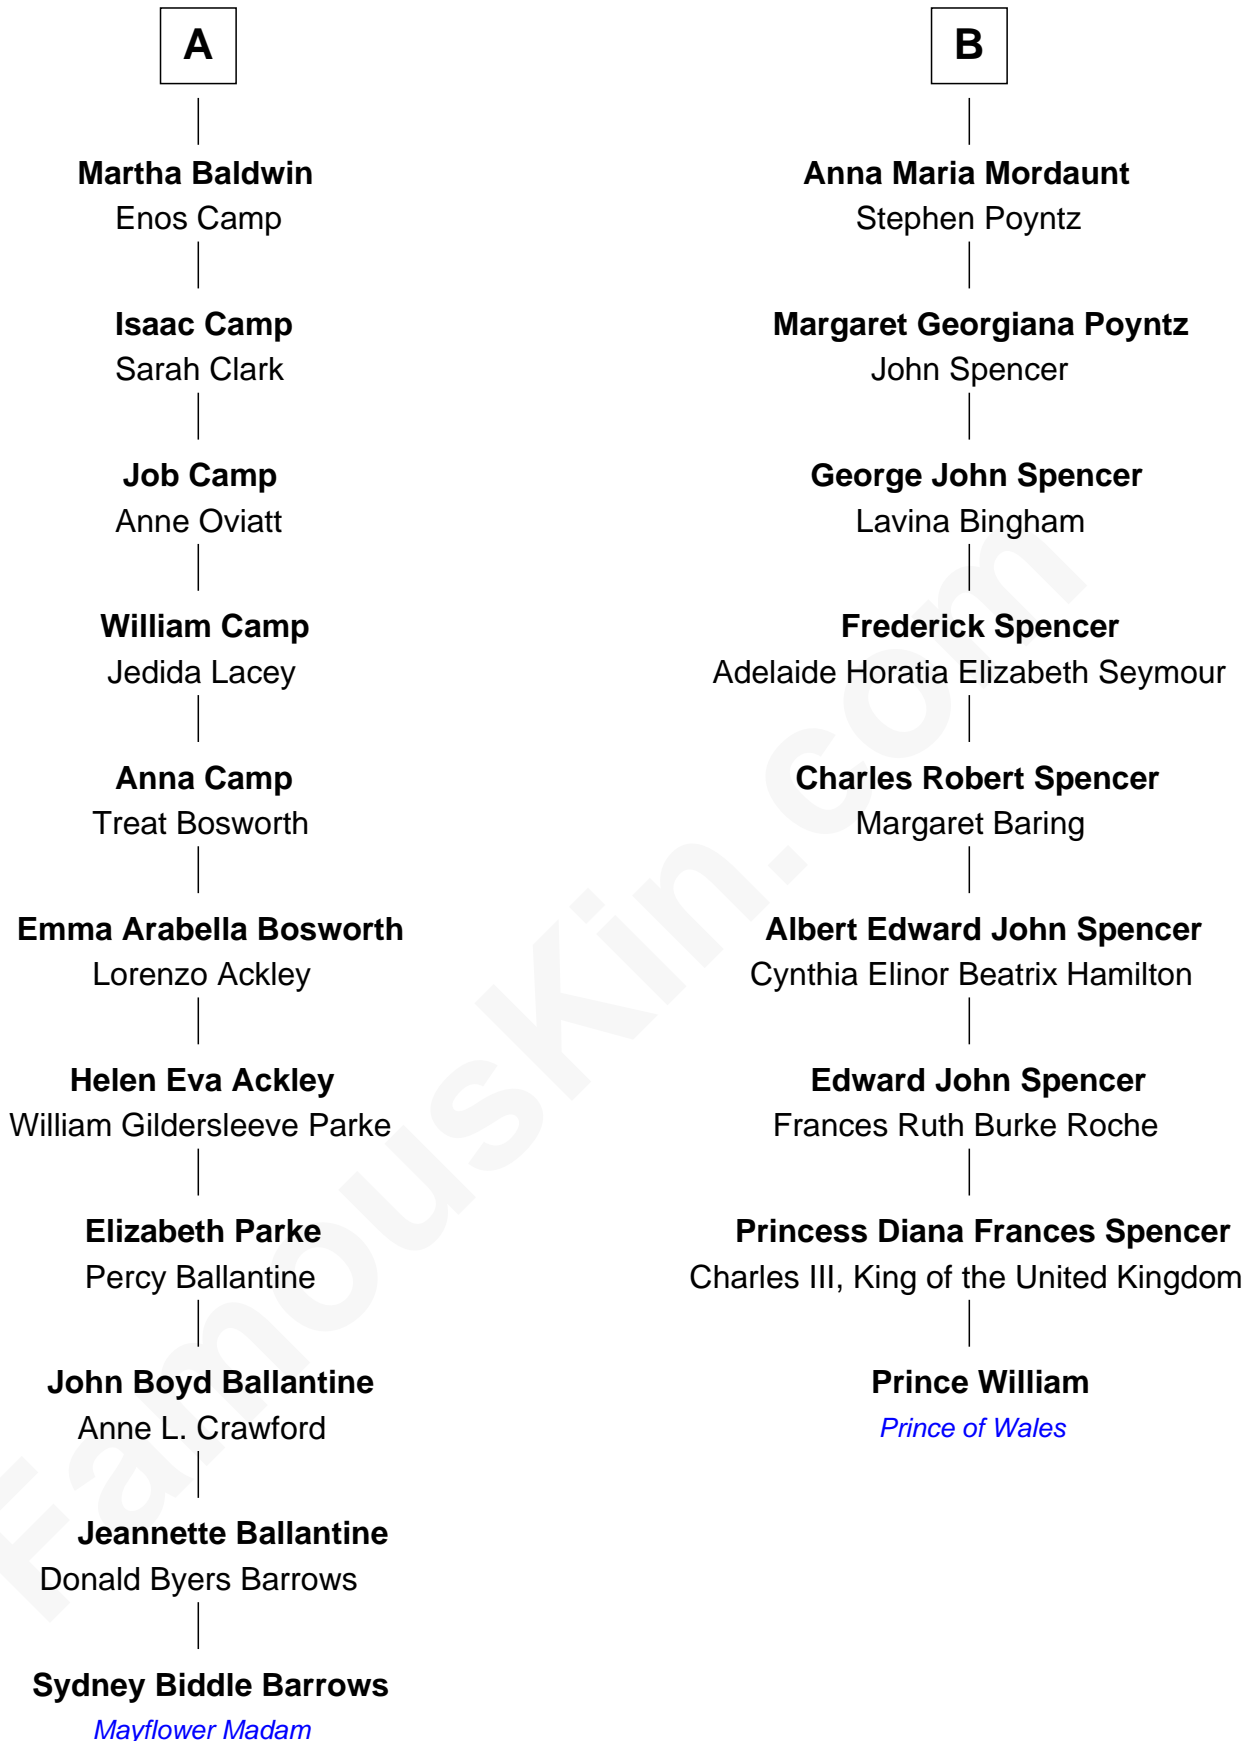

FamousKin.com

Relationship Chart of Sydney Biddle Barrows

Mayflower Madam

15th cousin 2 times removed of

Prince William

Prince of Wales

Sir William Boleyn

Margaret Butler

William photo by [InSapphoWeTrust](#) (CC BY-SA 2.0)