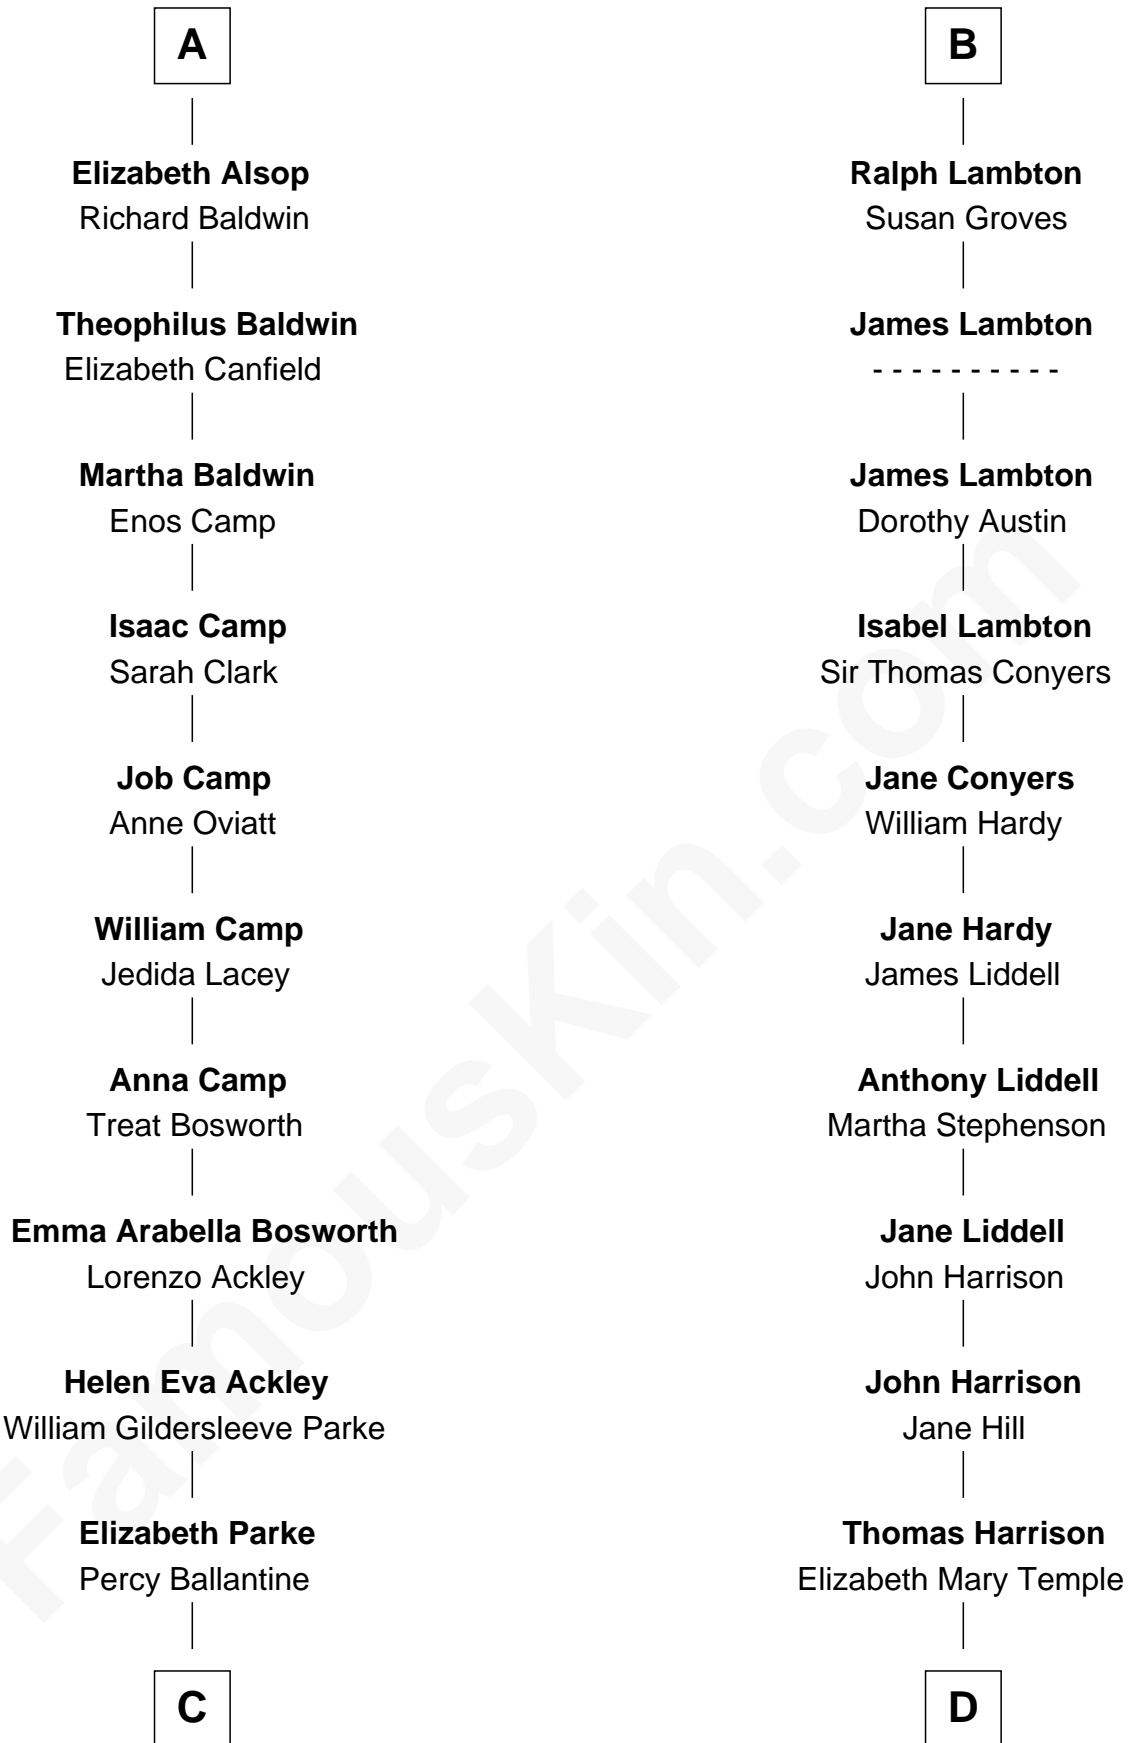

## Relationship Chart of

### Sydney Biddle Barrows

*Mayflower Madam*

19th cousin of

### Catherine Middleton

*Princess of Wales*

**Thomas Morley**

Isabel de la Pole

**C**

**John Boyd Ballantine**

Anne L. Crawford

**Jeannette Ballantine**

Donald Byers Barrows

**Sydney Biddle Barrows**

*Mayflower Madam*

**D**

**Dorothy Harrison**

Ronald John James Goldsmith

**Carole Elizabeth Goldsmith**

Michael Francis Middleton