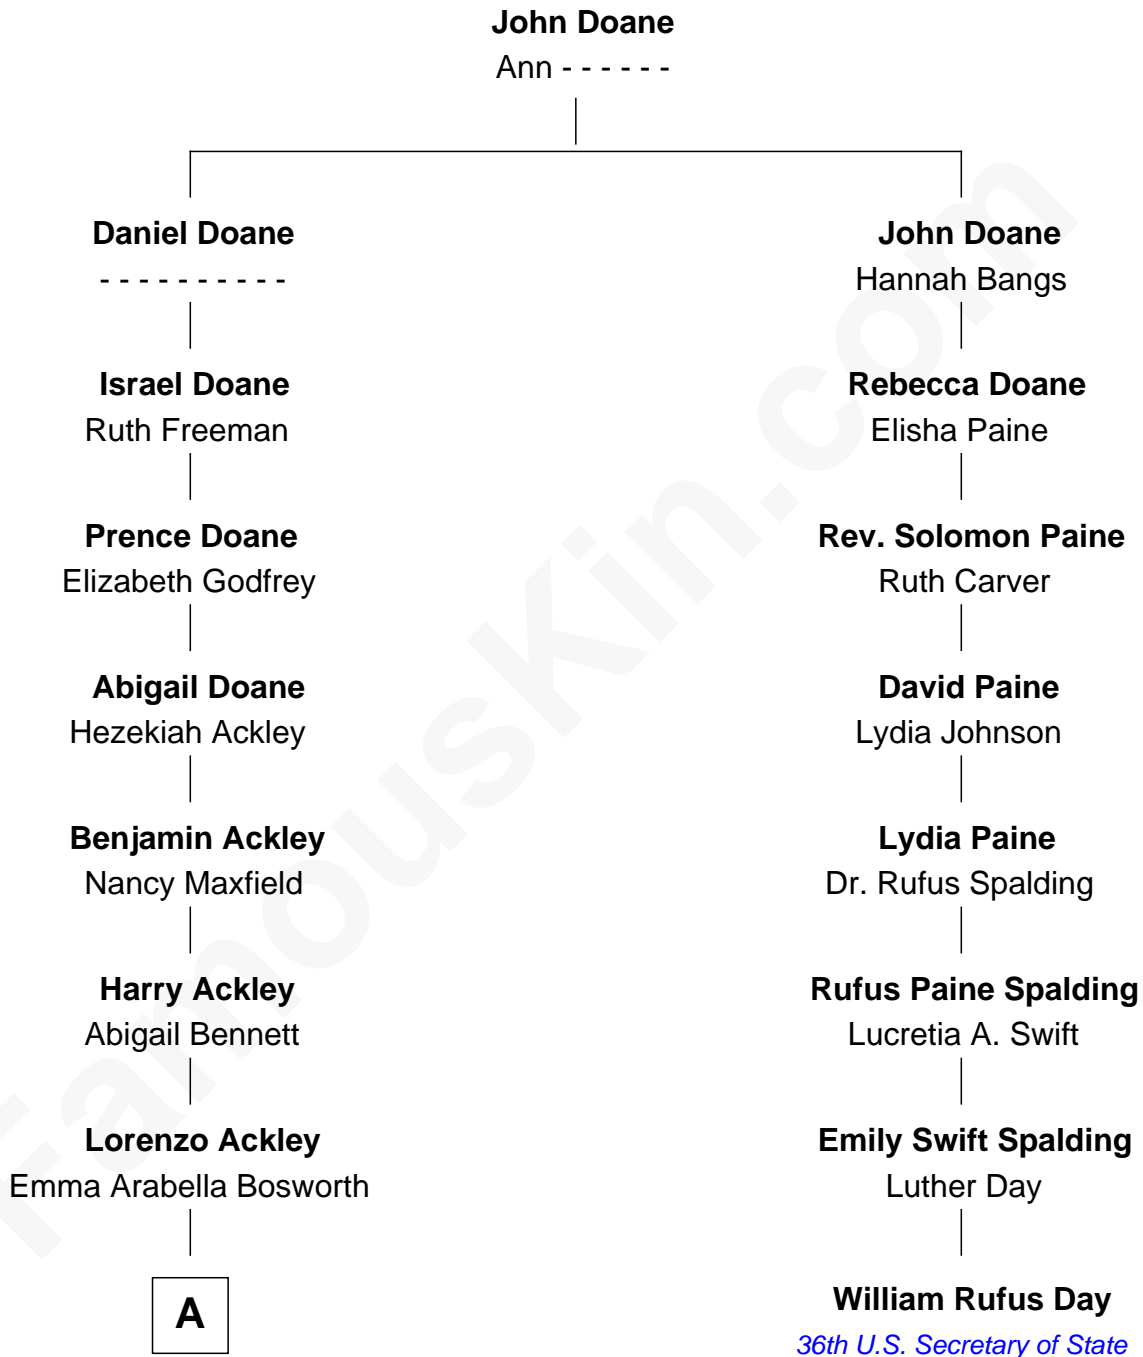

FamousKin.com

Relationship Chart of Sydney Biddle Barrows

Mayflower Madam

7th cousin 4 times removed of

William Rufus Day

36th U.S. Secretary of State

A

—
Helen Eva Ackley
William Gildersleeve Parke

—
Elizabeth Parke
Percy Ballantine

—
John Boyd Ballantine
Anne L. Crawford

—
Jeannette Ballantine
Donald Byers Barrows

—
Sydney Biddle Barrows
Mayflower Madam