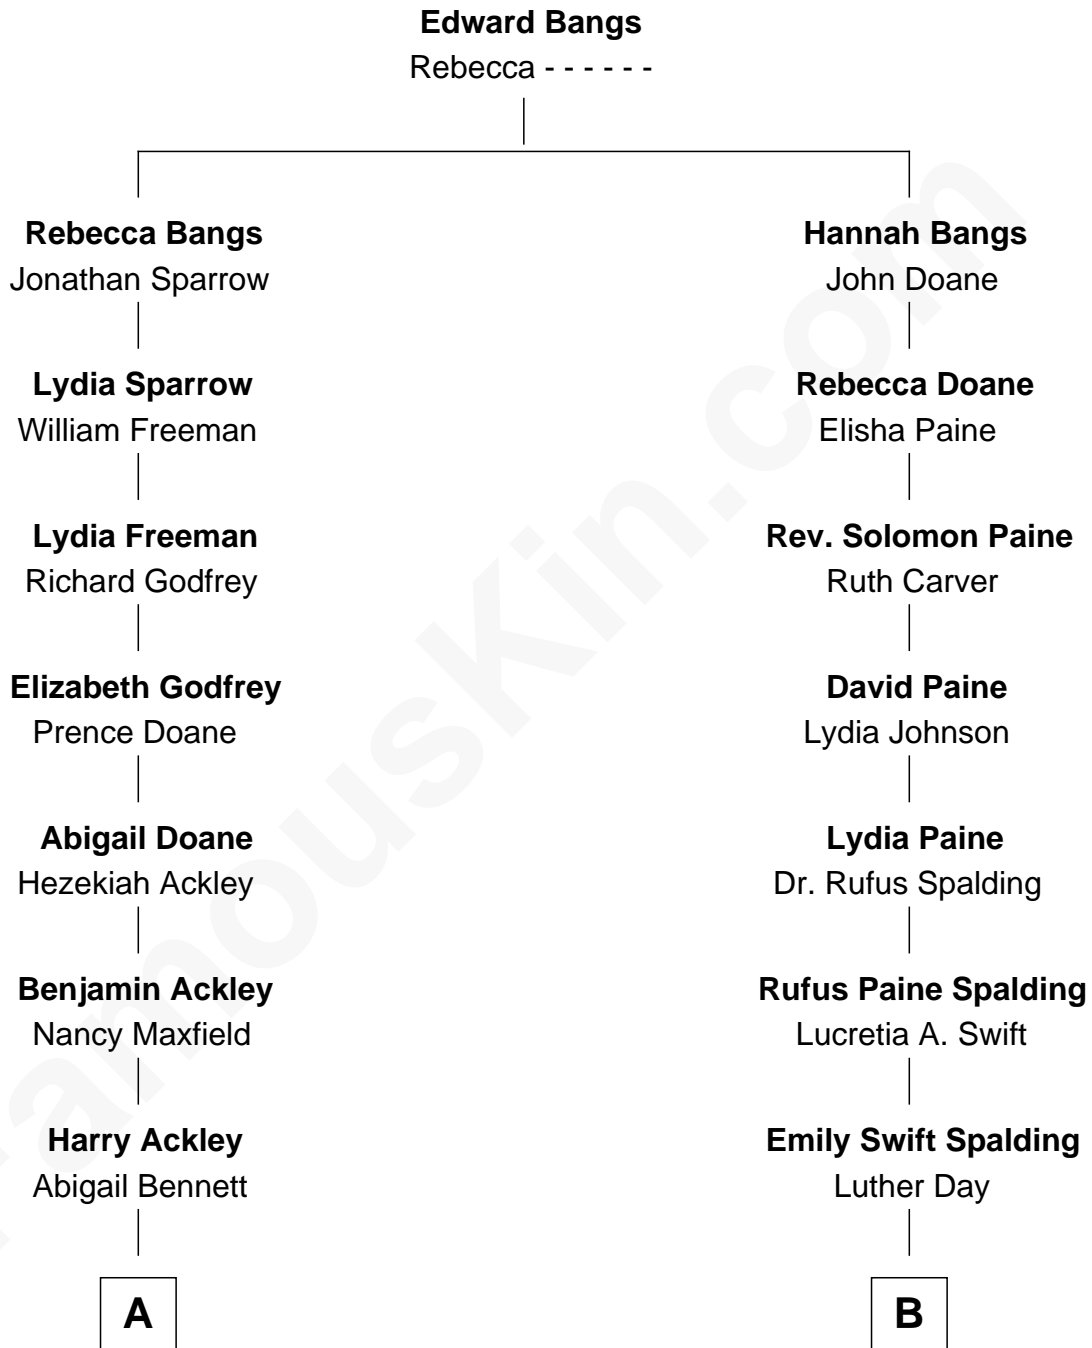

## Relationship Chart of

### Sydney Biddle Barrows

*Mayflower Madam*

11th cousin 1 time removed of

**Anna Gunn**  
TV and Movie Actress

**A**

**Lorenzo Ackley**  
Emma Arabella Bosworth

**Helen Eva Ackley**  
William Gildersleeve Parke

**Elizabeth Parke**  
Percy Ballantine

**John Boyd Ballantine**  
Anne L. Crawford

**Jeannette Ballantine**  
Donald Byers Barrows

**Sydney Biddle Barrows**  
*Mayflower Madam*

**B**

**William Rufus Day**  
Mary Elizabeth Schaefer