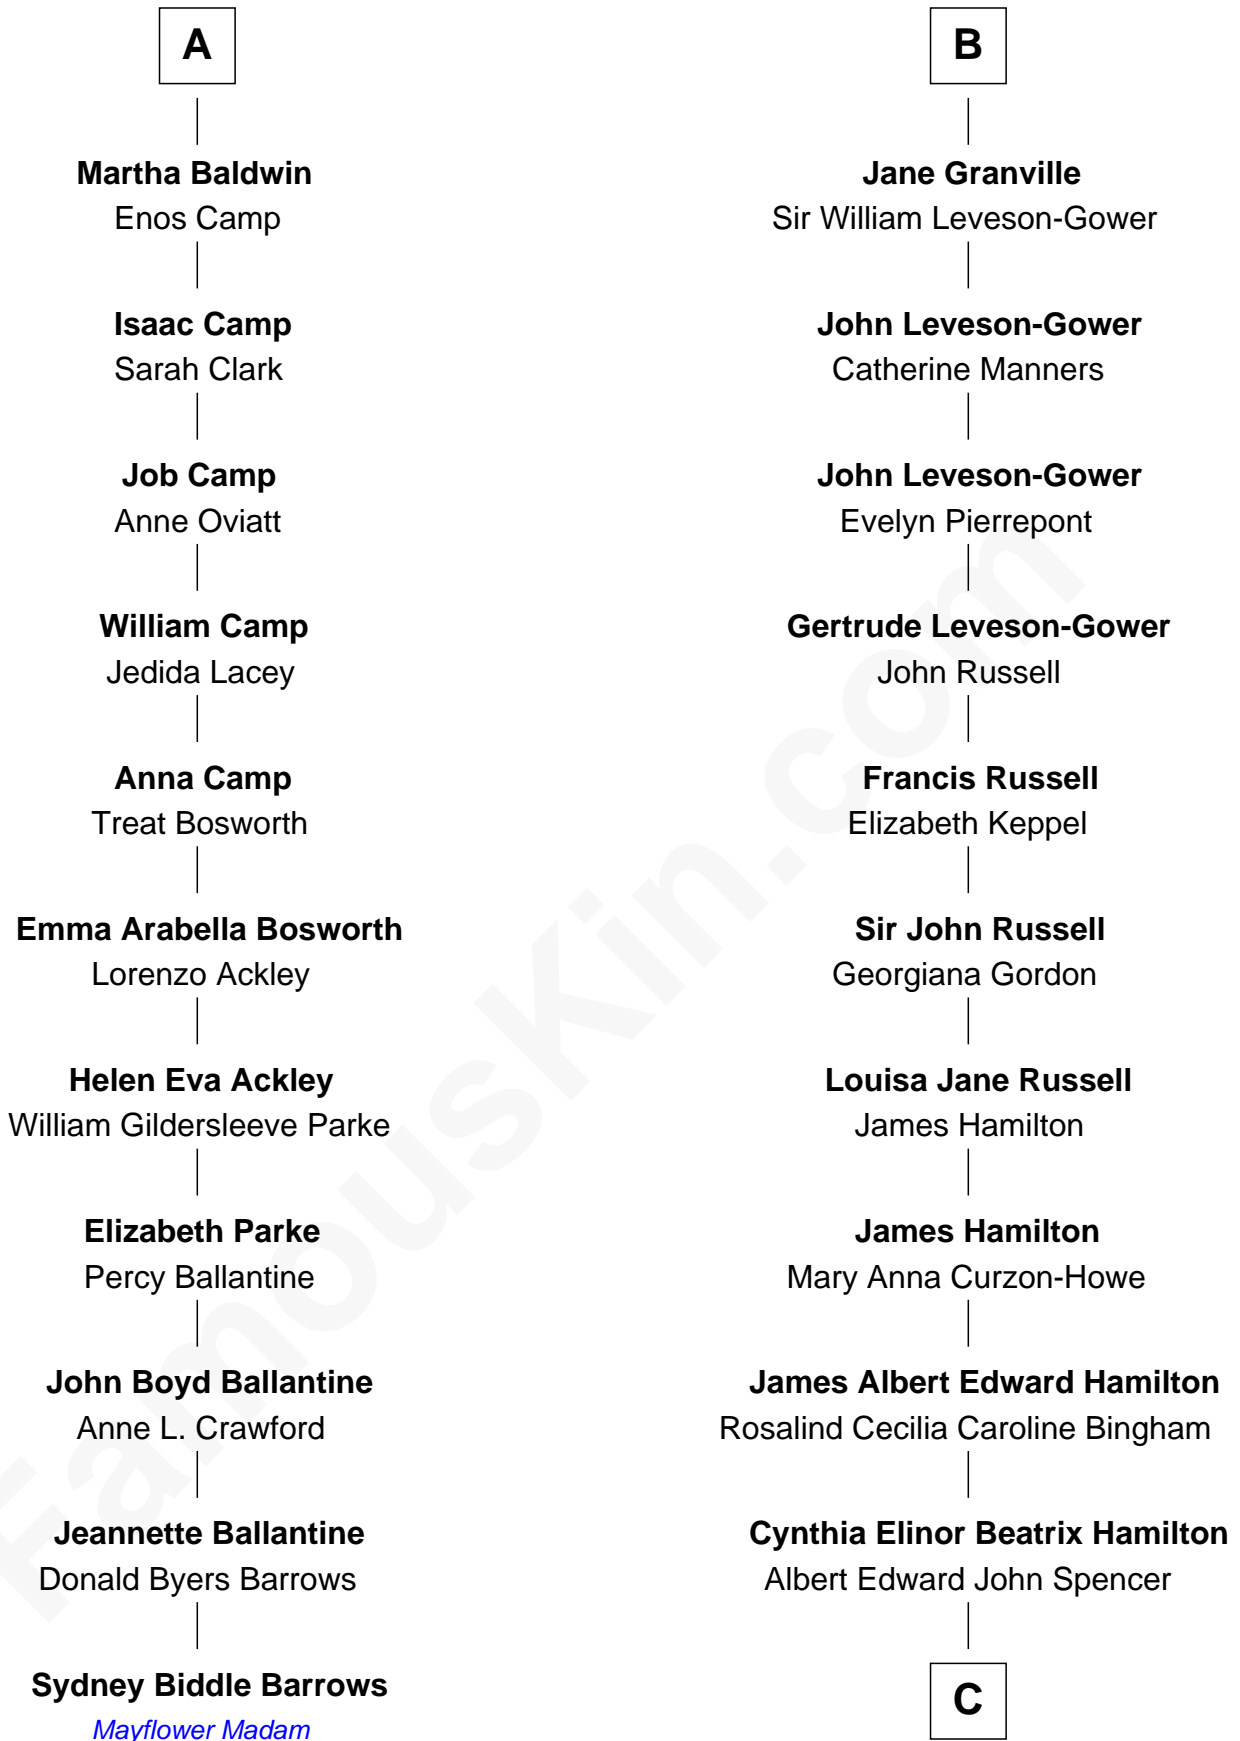

## Relationship Chart of Sydney Biddle Barrows

*Mayflower Madam*

17th cousin 2 times removed of

**Prince Harry**  
*Duke of Sussex*

**Sir James Tyrrell**  
Anne Arundell

**Sir Thomas Tyrrell**  
Margaret Willoughby

**Margaret Poley**  
Sir Thomas Palmer

**Temperance Gilbert**  
John Alsop

**Jane Palmer**  
Sir William Meredith

**Elizabeth Alsop**  
Richard Baldwin

**Jane Meredith**  
Sir Peter Wyche

**Theophilus Baldwin**  
Elizabeth Canfield

**Jane Wyche**  
John Granville

**A**

**B**

C

**Edward John Spencer**  
Frances Ruth Burke Roche

**Princess Diana Frances Spencer**  
Charles III, King of the United Kingdom

**Prince Harry**  
*Duke of Sussex*