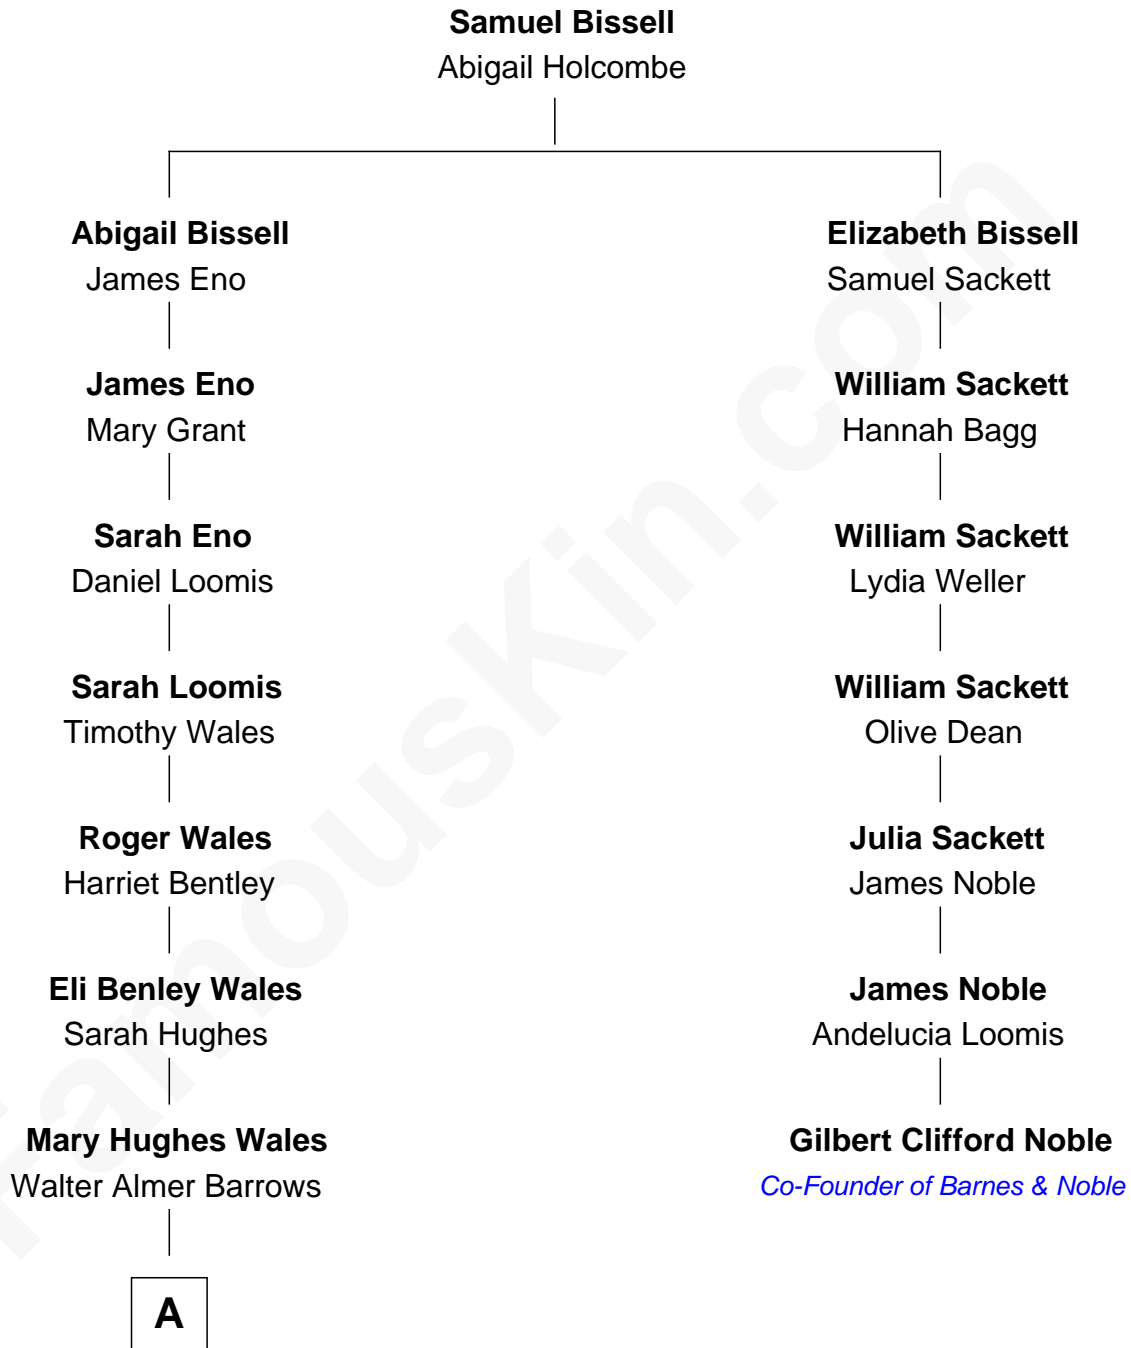

FamousKin.com
Relationship Chart of
Sydney Biddle Barrows
Mayflower Madam

6th cousin 4 times removed of
Gilbert Clifford Noble
Co-Founder of Barnes & Noble

A

Walter Almer Barrows

Sarah Olive Byers

Donald Byers Barrows

Sydney Biddle

Donald Byers Barrows

Jeannette Ballantine

Sydney Biddle Barrows

Mayflower Madam

FamousKin.com