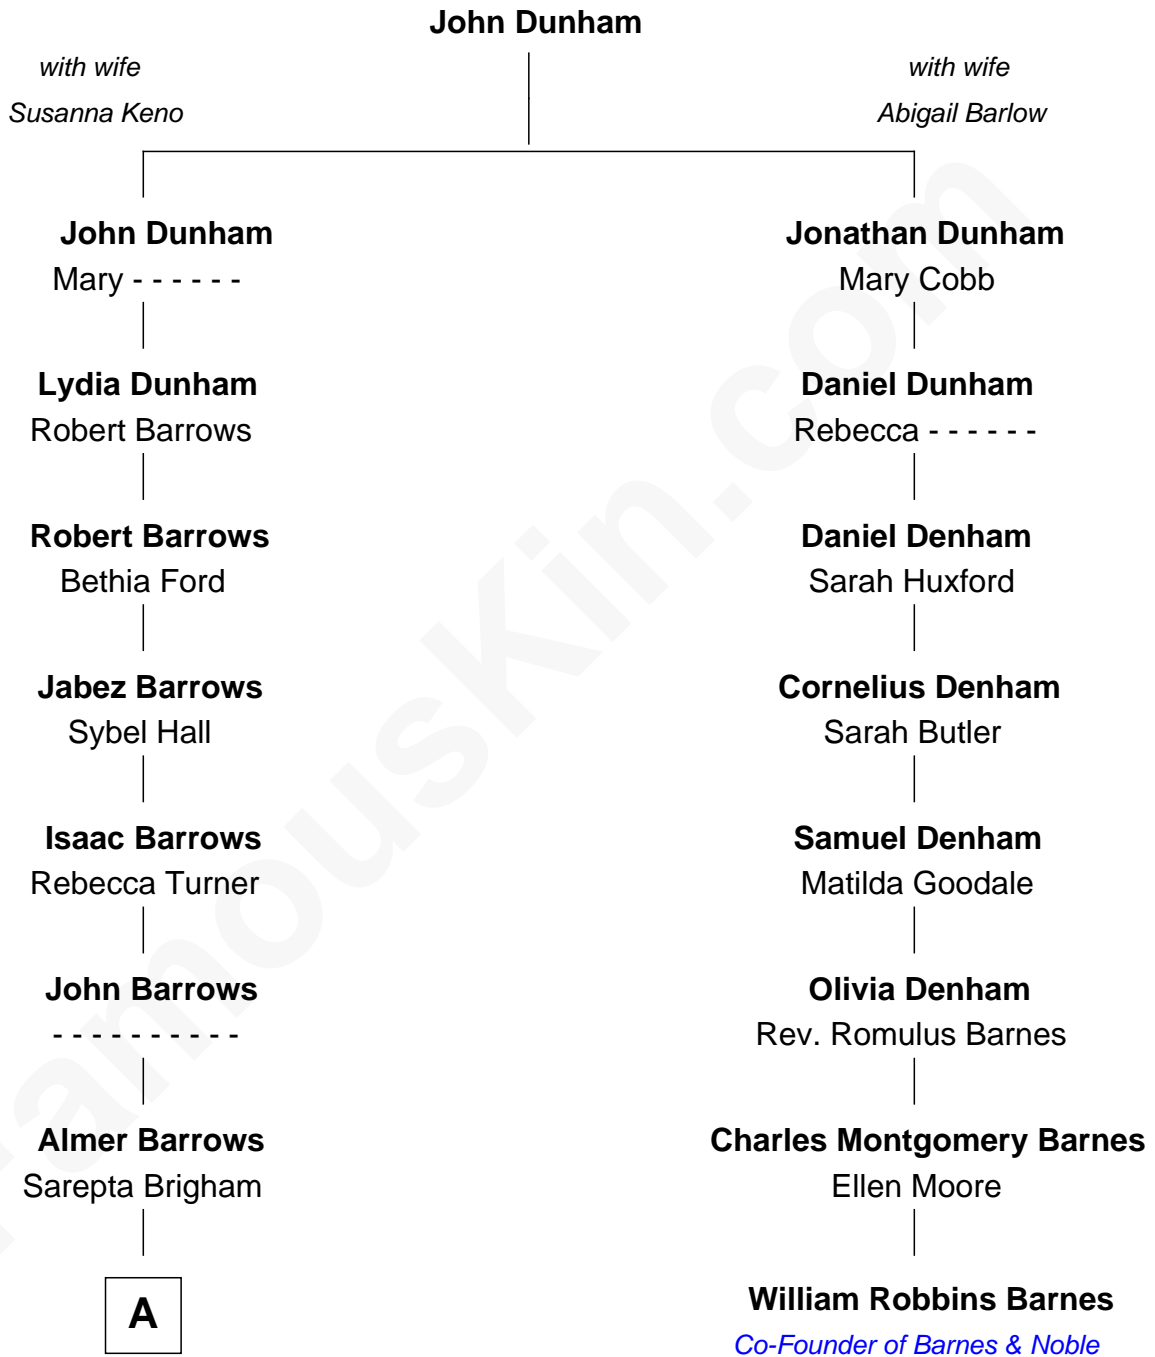

**FamousKin.com**  
**Relationship Chart of**  
**Sydney Biddle Barrows**  
*Mayflower Madam*

7th cousin 4 times removed of  
**William Robbins Barnes**  
*Co-Founder of Barnes & Noble*

**A**

—  
**Walter Almer Barrows**

Mary Hughes Wales

—  
**Walter Almer Barrows**

Sarah Olive Byers

—  
**Donald Byers Barrows**

Sydney Biddle

—  
**Donald Byers Barrows**

Jeannette Ballantine

—  
**Sydney Biddle Barrows**

*Mayflower Madam*