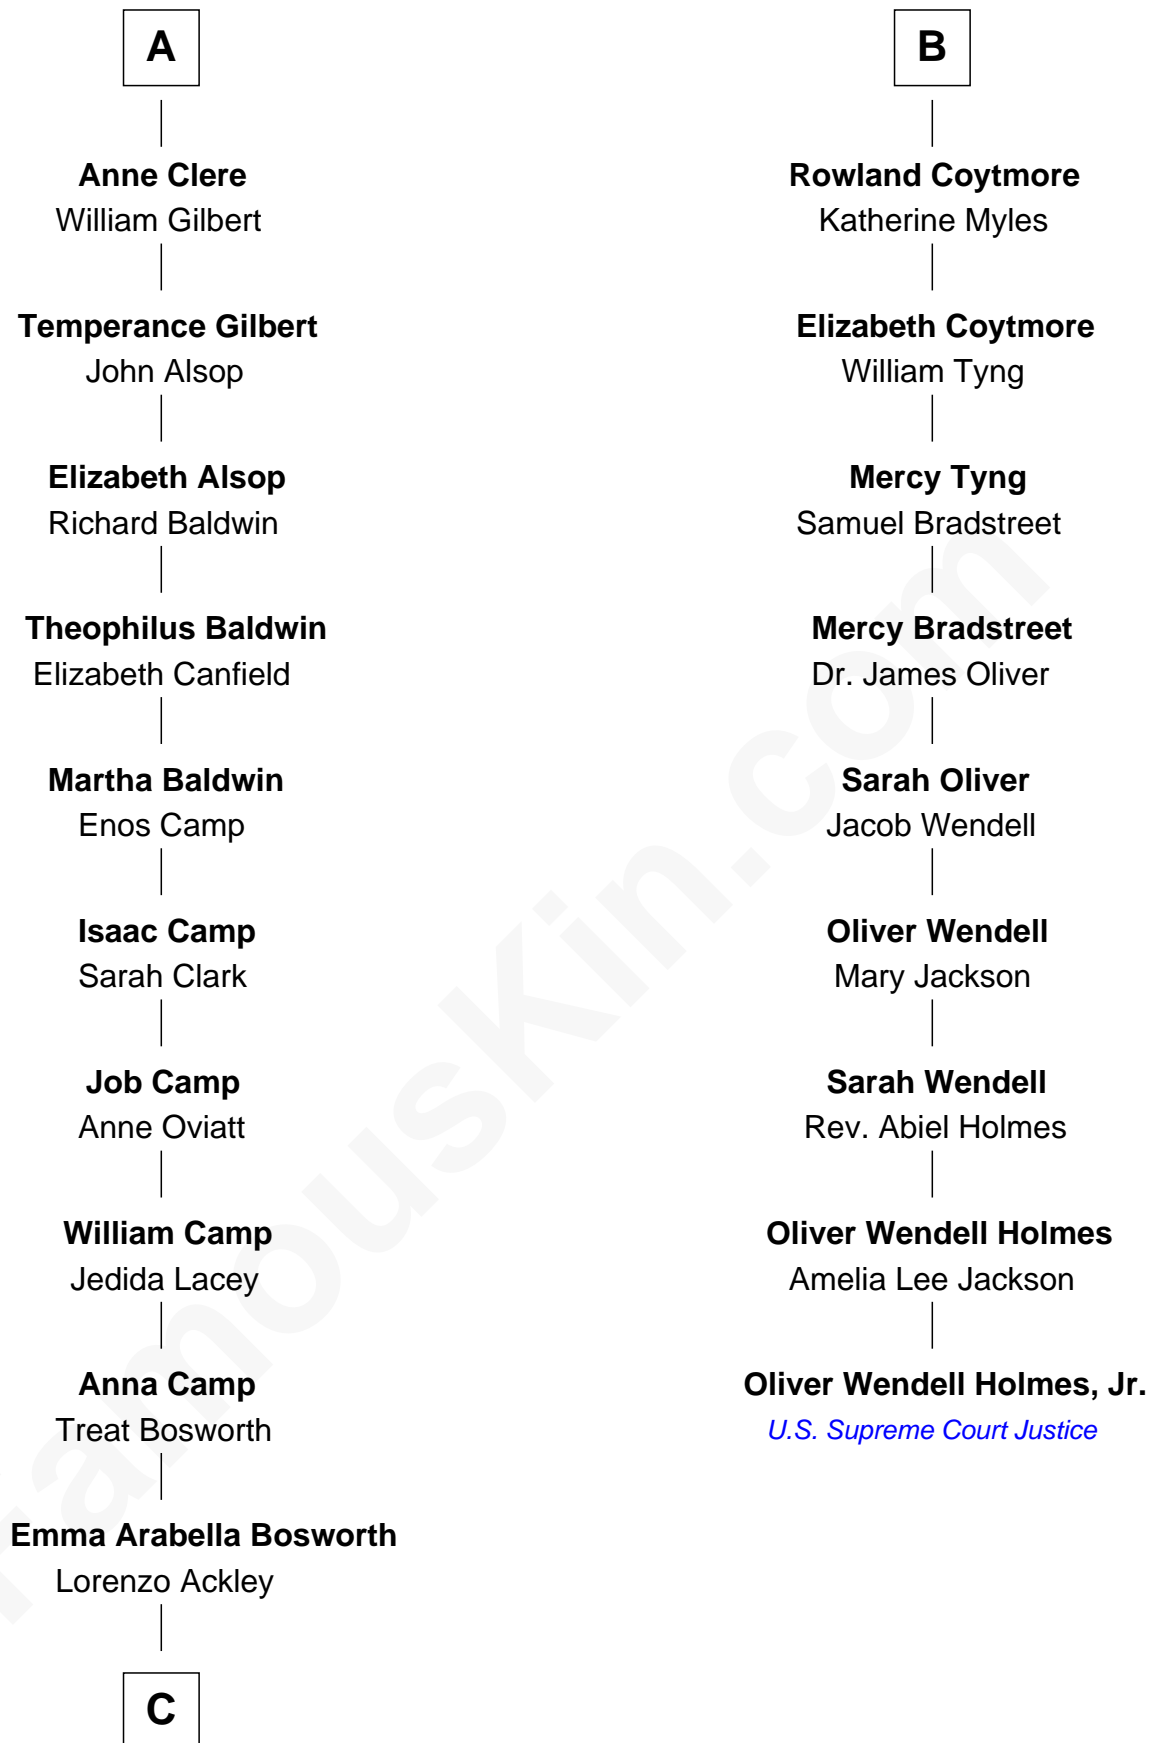

FamousKin.com

Relationship Chart of Sydney Biddle Barrows

Mayflower Madam

15th cousin 6 times removed of

Oliver Wendell Holmes, Jr.

U.S. Supreme Court Justice

Sir Richard Fitzalan

Elizabeth de Bohun

Joan Fitzalan
Sir William Beauchamp

Joan Beauchamp
James Butler

Sir Thomas Butler
Anne Hankeford

Margaret Butler
Sir William Boleyn

Alice Boleyn
Sir Robert Clere

Sir John Clere
Anne Tyrrell

Sir Edmund Clere
Frances Fulmerston

A

Elizabeth Fitzalan
Sir Robert Goushill

Joan Goushill
Sir Thomas Stanley

Margaret Stanley
Sir William Troutbeck

Joan Troutbeck
Sir William Griffith

Sir William Griffith
Jane Stradling

Dorothy Griffith
William Williams

Jane Williams
William Coytmore

B

C

—
Helen Eva Ackley
William Gildersleeve Parke

—
Elizabeth Parke
Percy Ballantine

—
John Boyd Ballantine
Anne L. Crawford

—
Jeannette Ballantine
Donald Byers Barrows

—
Sydney Biddle Barrows
Mayflower Madam