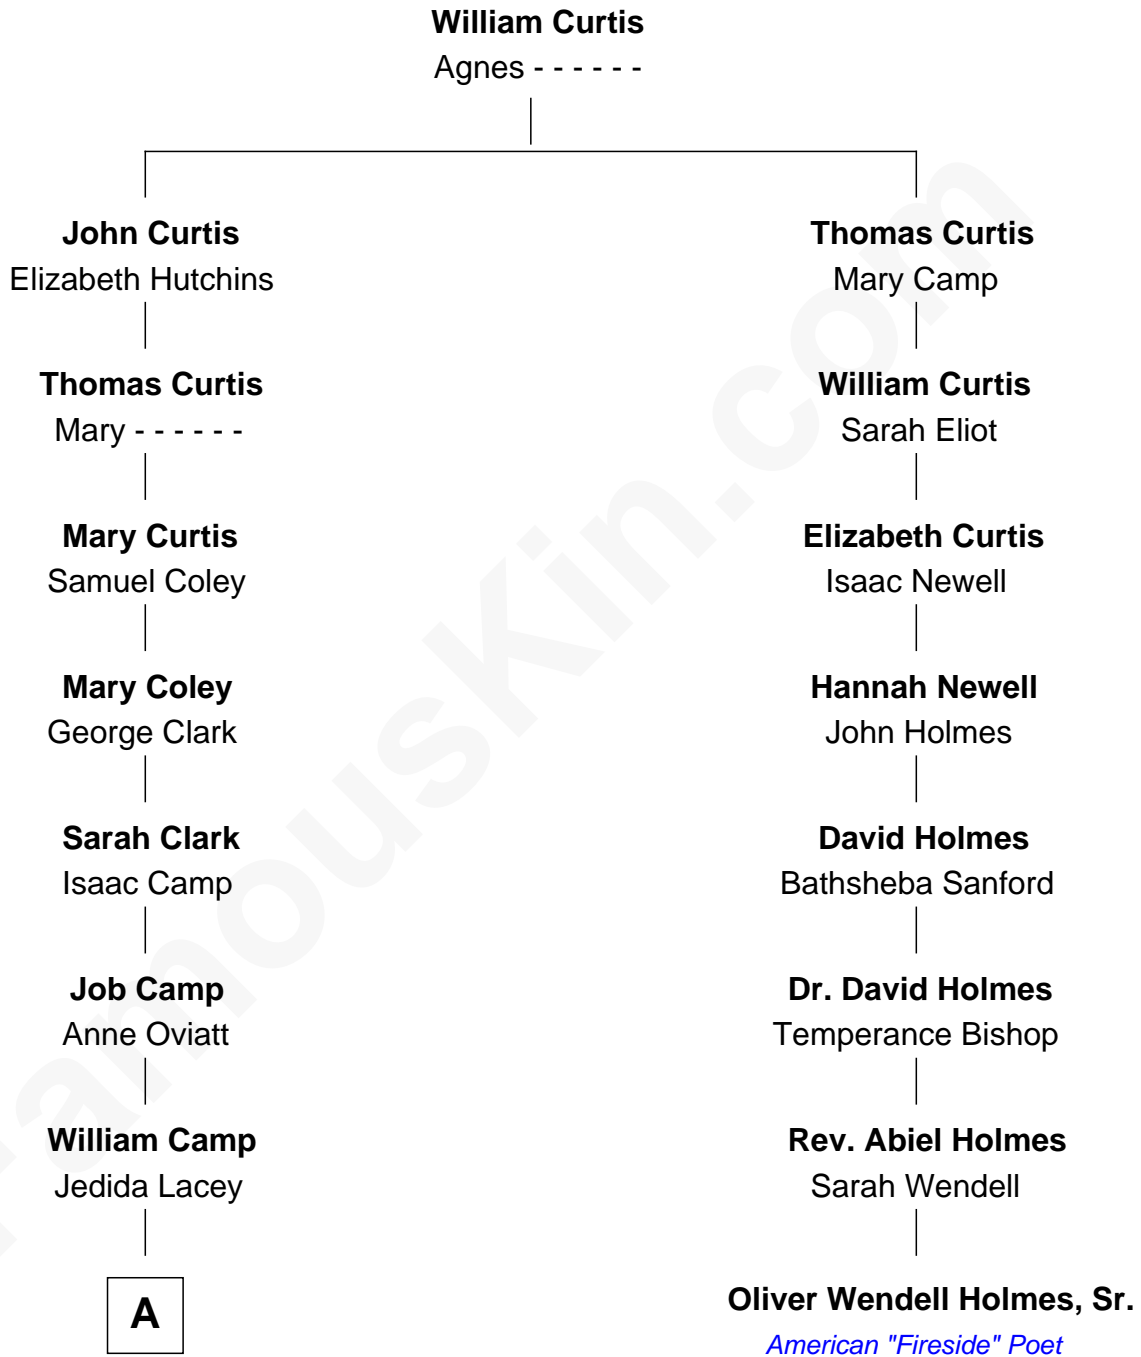

FamousKin.com
Relationship Chart of
Sydney Biddle Barrows
Mayflower Madam

7th cousin 6 times removed of
Oliver Wendell Holmes, Sr.
American "Fireside" Poet

A

—
Anna Camp

Treat Bosworth

—
Emma Arabella Bosworth

Lorenzo Ackley

—
Helen Eva Ackley

William Gildersleeve Parke

—
Elizabeth Parke

Percy Ballantine

—
John Boyd Ballantine

Anne L. Crawford

—
Jeannette Ballantine

Donald Byers Barrows

—
Sydney Biddle Barrows

Mayflower Madam