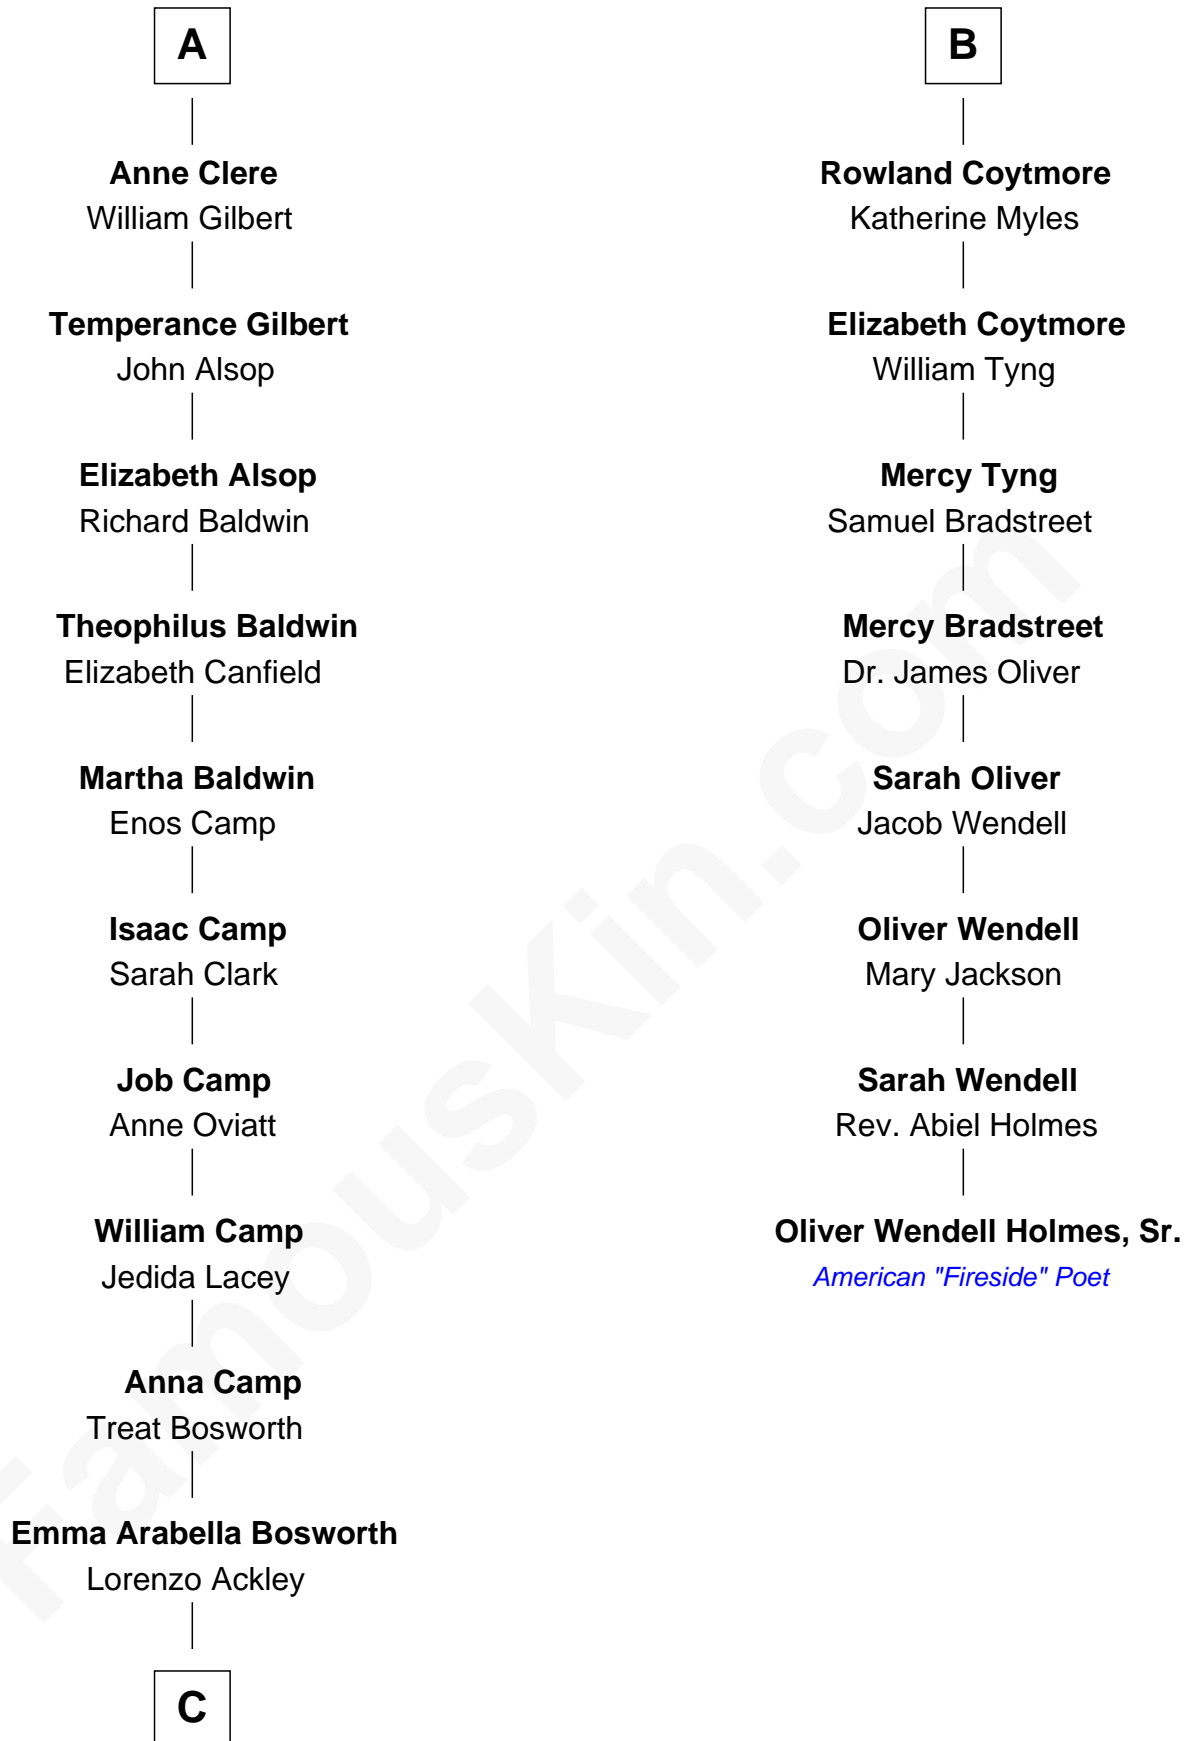

FamousKin.com
Relationship Chart of
Sydney Biddle Barrows
Mayflower Madam

14th cousin 7 times removed of
Oliver Wendell Holmes, Sr.
American "Fireside" Poet

C

—
Helen Eva Ackley
William Gildersleeve Parke

—
Elizabeth Parke
Percy Ballantine

—
John Boyd Ballantine
Anne L. Crawford

—
Jeannette Ballantine
Donald Byers Barrows

—
Sydney Biddle Barrows
Mayflower Madam