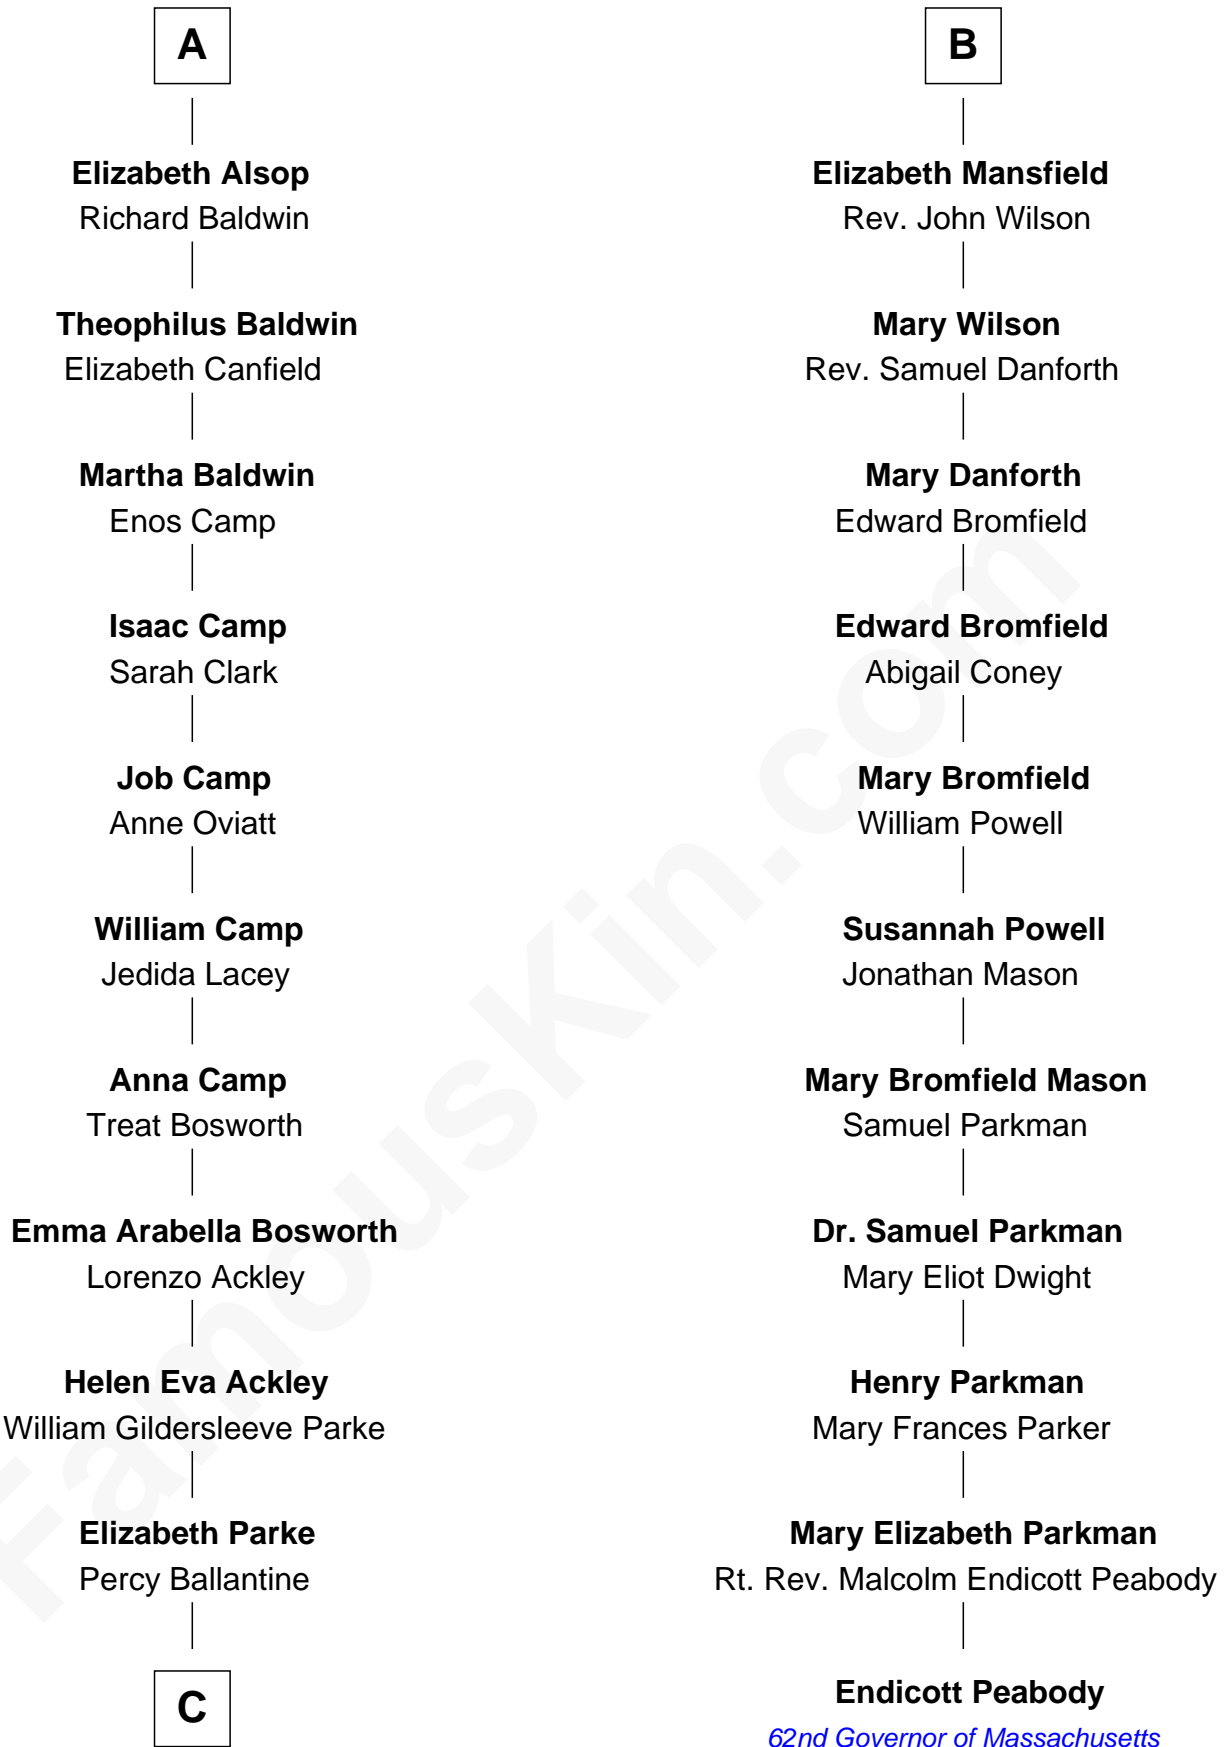

FamousKin.com

Relationship Chart of Sydney Biddle Barrows

Mayflower Madam

17th cousin 2 times removed of

Endicott Peabody

62nd Governor of Massachusetts

C

—
John Boyd Ballantine

Anne L. Crawford

—
Jeannette Ballantine

Donald Byers Barrows

—
Sydney Biddle Barrows

Mayflower Madam

FamousKin.com