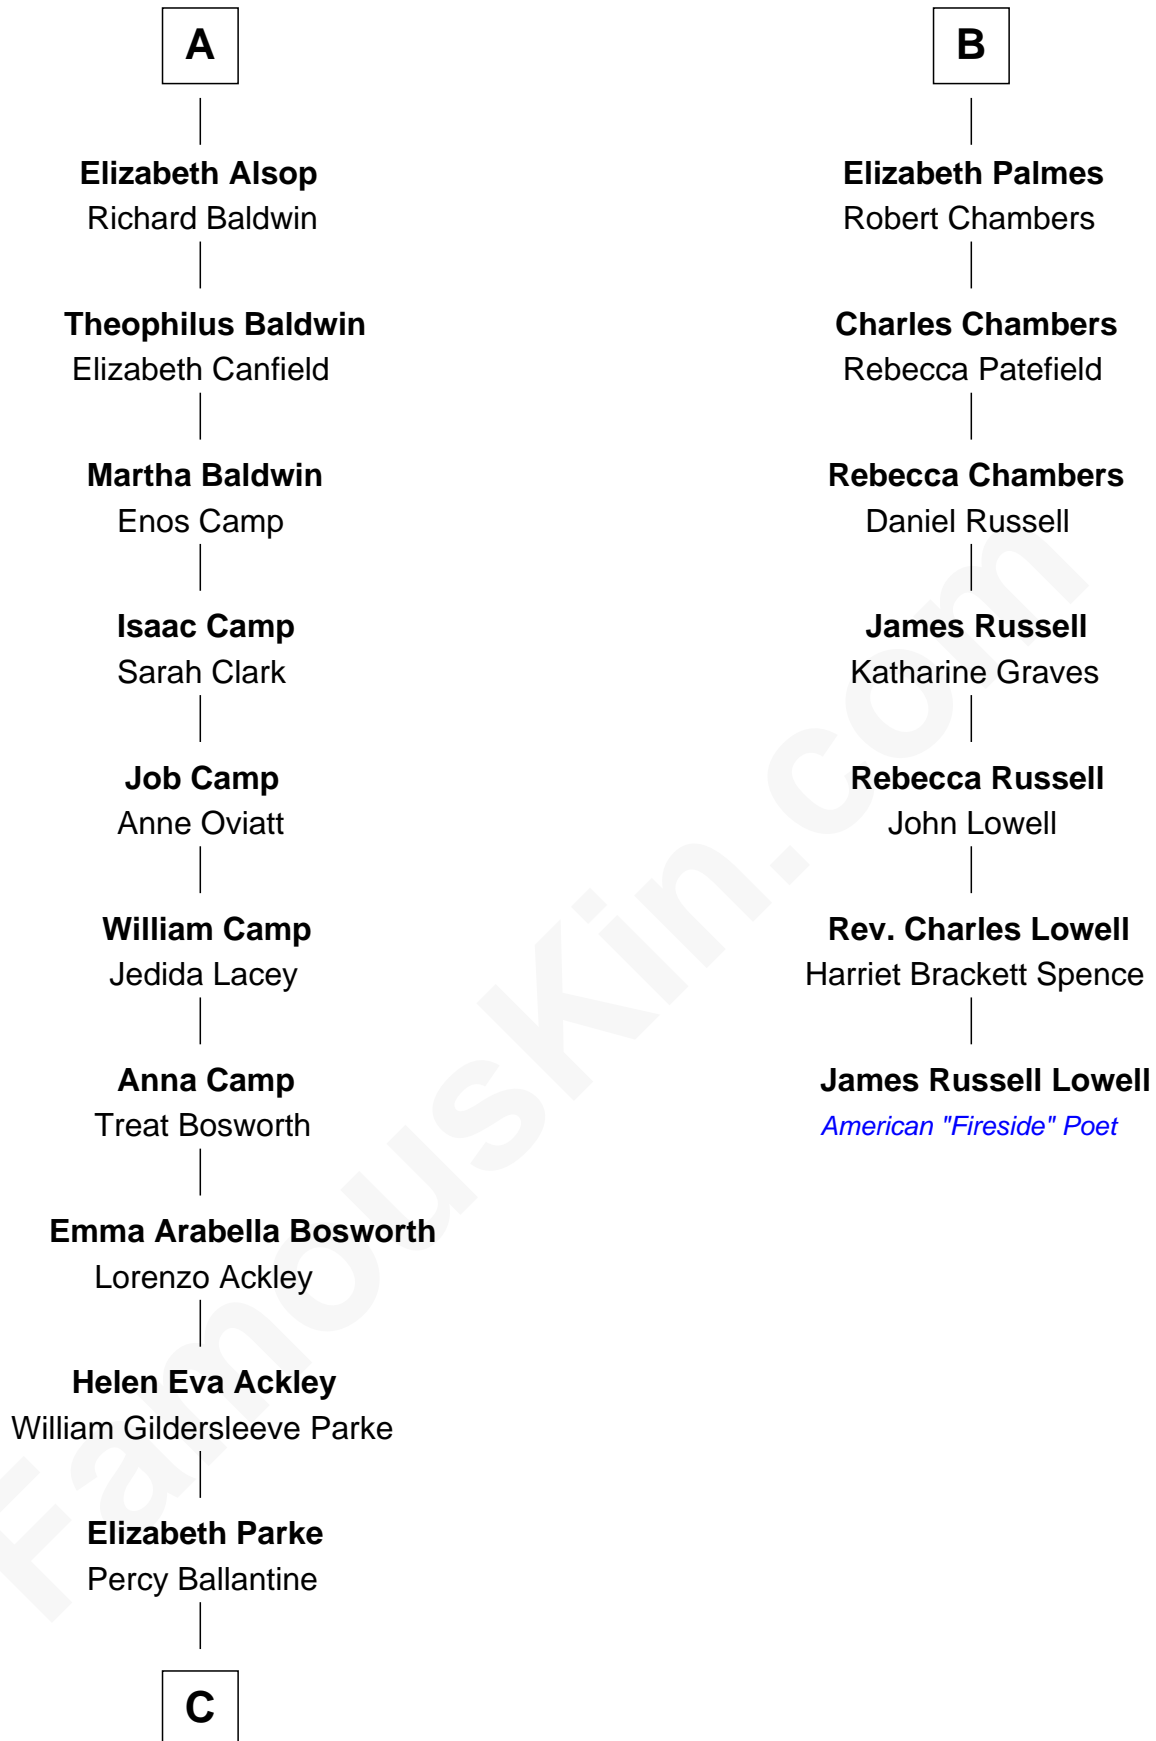

FamousKin.com

Relationship Chart of Sydney Biddle Barrows

Mayflower Madam

13th cousin 6 times removed of

James Russell Lowell

American "Fireside" Poet

C

—
John Boyd Ballantine

Anne L. Crawford

—
Jeannette Ballantine

Donald Byers Barrows

—
Sydney Biddle Barrows

Mayflower Madam

FamousKin.com