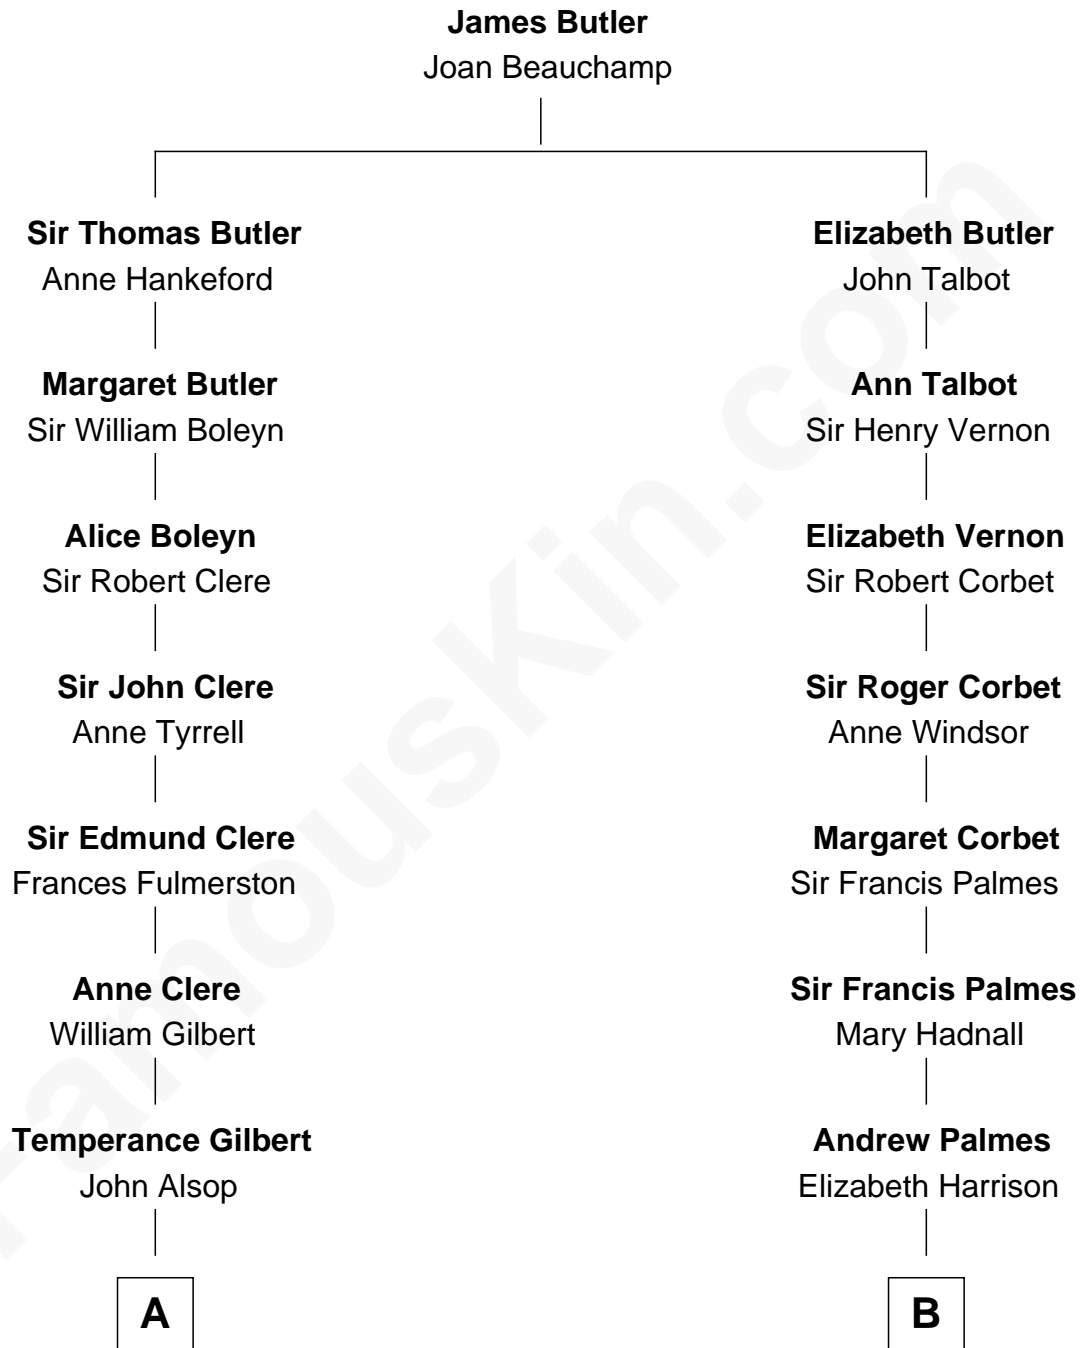

FamousKin.com

Relationship Chart of Sydney Biddle Barrows

Mayflower Madam

13th cousin 6 times removed of

James Russell Lowell

American "Fireside" Poet

C

—
John Boyd Ballantine

Anne L. Crawford

—
Jeannette Ballantine

Donald Byers Barrows

—
Sydney Biddle Barrows

Mayflower Madam

FamousKin.com