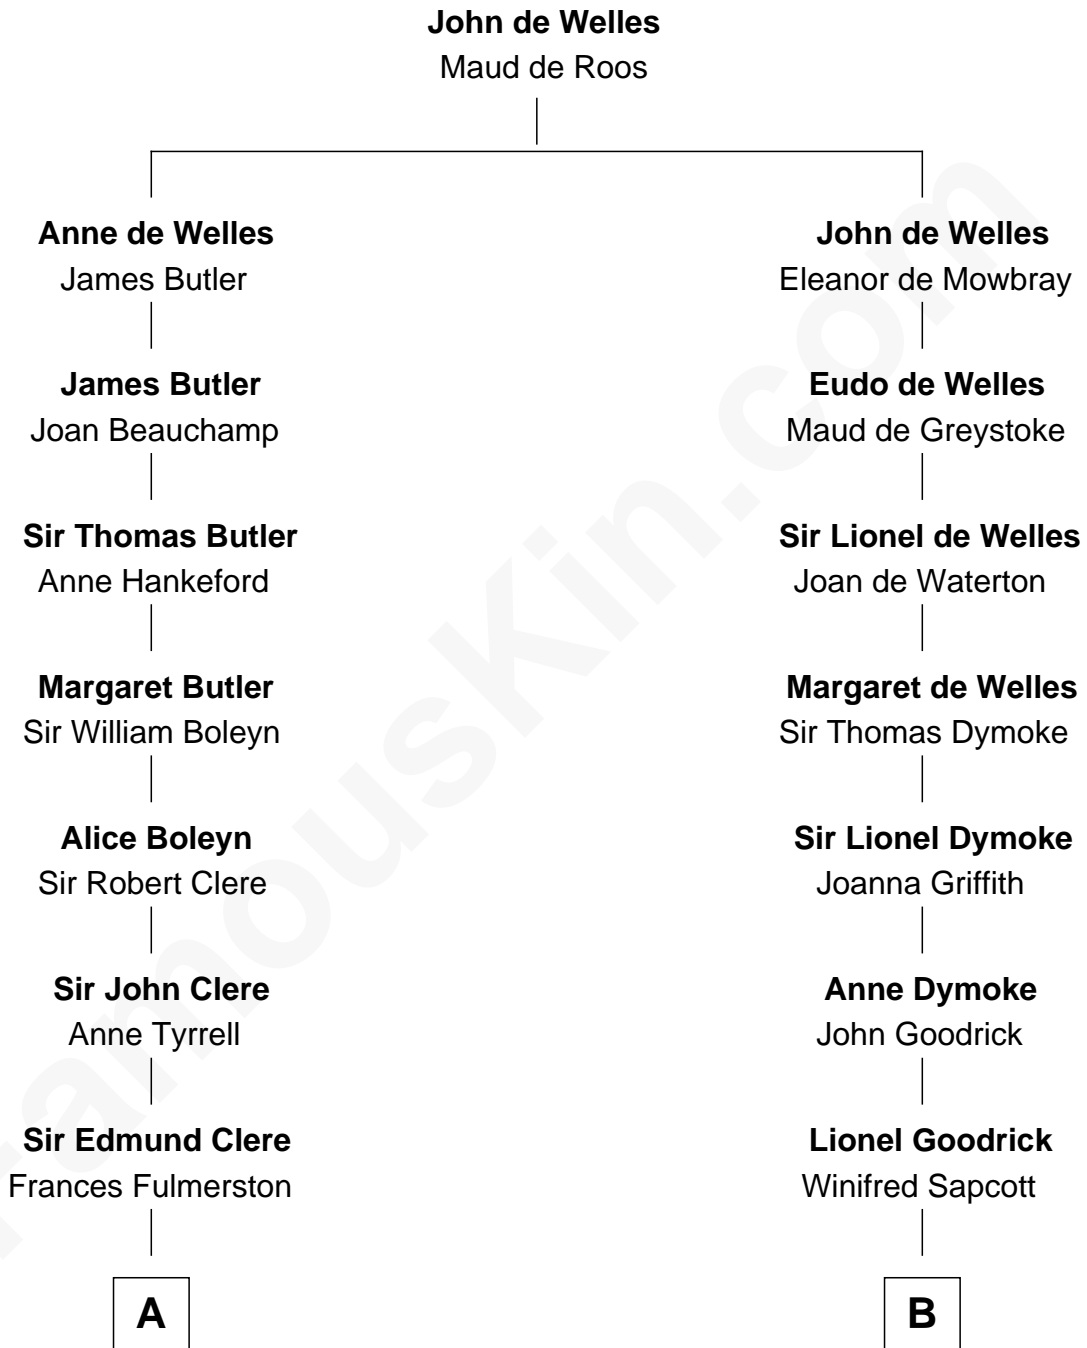

**FamousKin.com**  
**Relationship Chart of**  
**Sydney Biddle Barrows**  
*Mayflower Madam*

15th cousin 6 times removed of  
**Ichabod Goodwin**  
*27th Governor of New Hampshire*

**C**

**Helen Eva Ackley**  
William Gildersleeve Parke

**Elizabeth Parke**  
Percy Ballantine

**John Boyd Ballantine**  
Anne L. Crawford

**Jeannette Ballantine**  
Donald Byers Barrows

**Sydney Biddle Barrows**  
*Mayflower Madam*

FamousKin.com