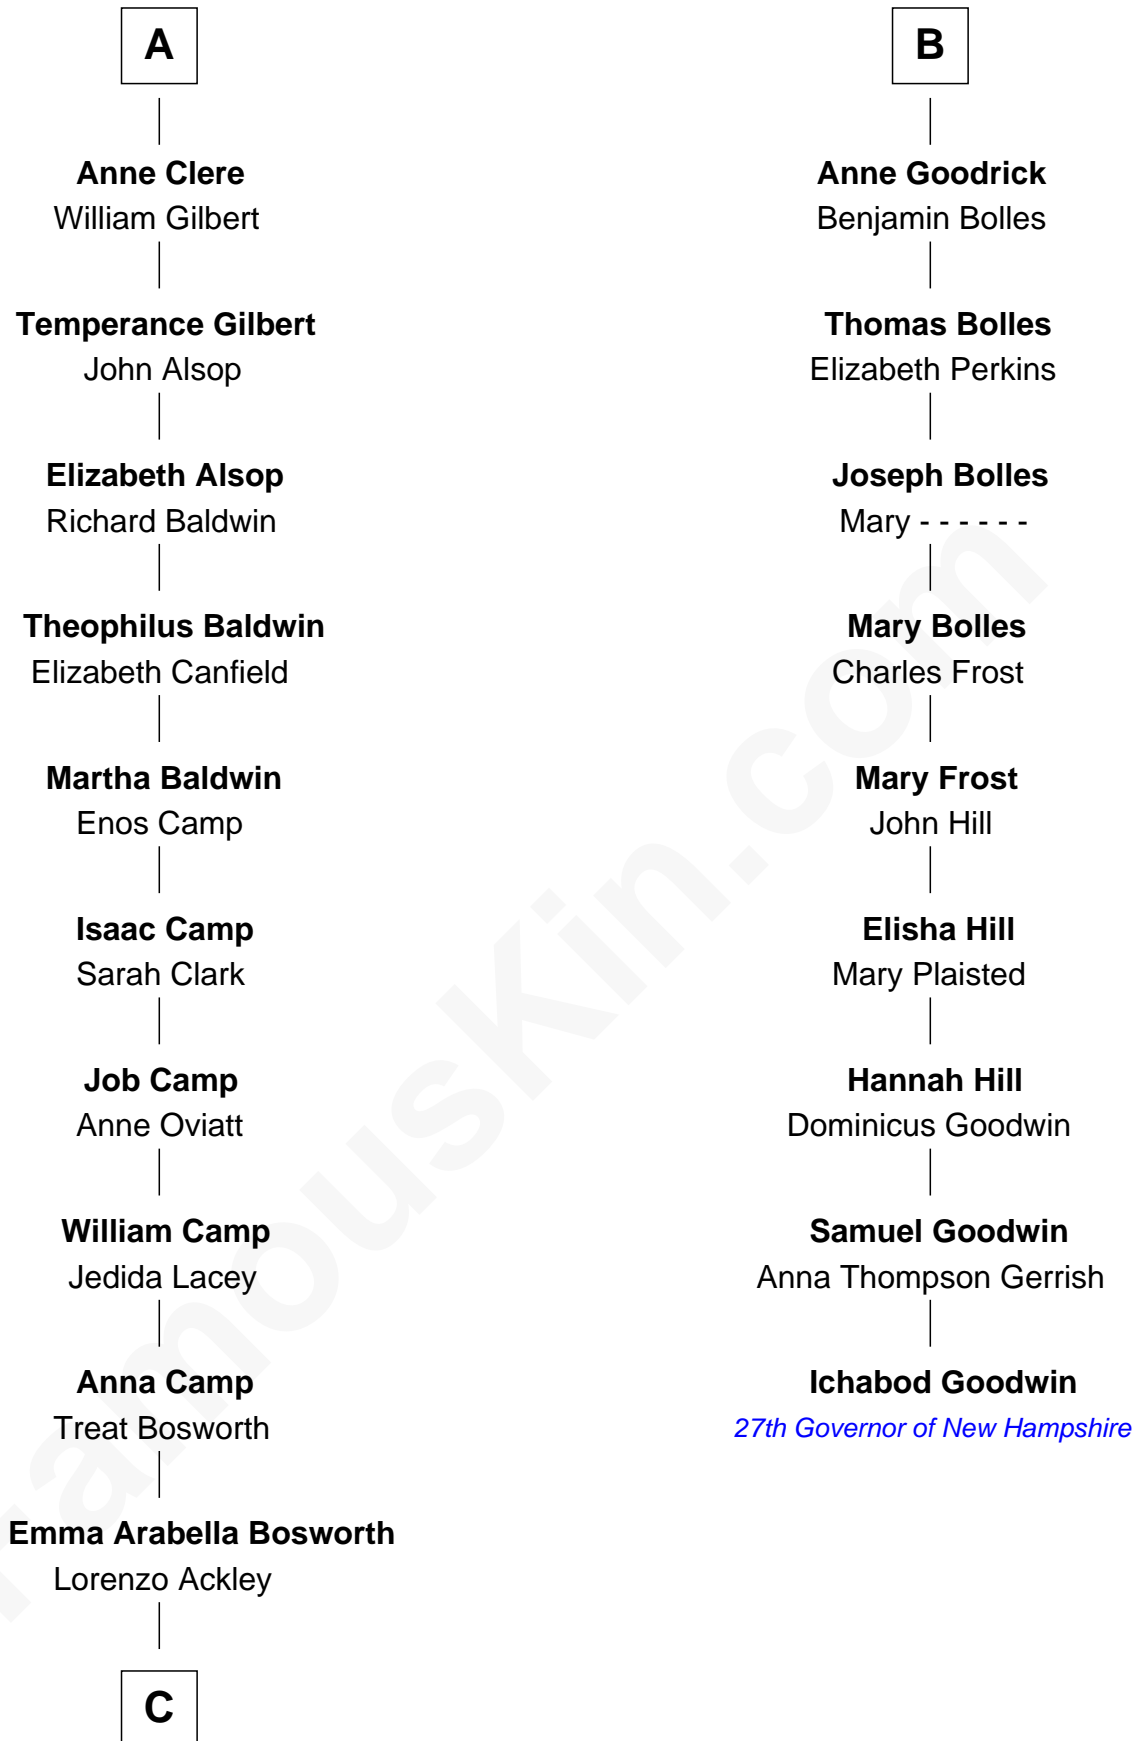

**FamousKin.com**  
**Relationship Chart of**  
**Sydney Biddle Barrows**  
*Mayflower Madam*

15th cousin 6 times removed of  
**Ichabod Goodwin**  
*27th Governor of New Hampshire*

**C**

**Helen Eva Ackley**  
William Gildersleeve Parke

**Elizabeth Parke**  
Percy Ballantine

**John Boyd Ballantine**  
Anne L. Crawford

**Jeannette Ballantine**  
Donald Byers Barrows

**Sydney Biddle Barrows**  
*Mayflower Madam*

FamousKin.com