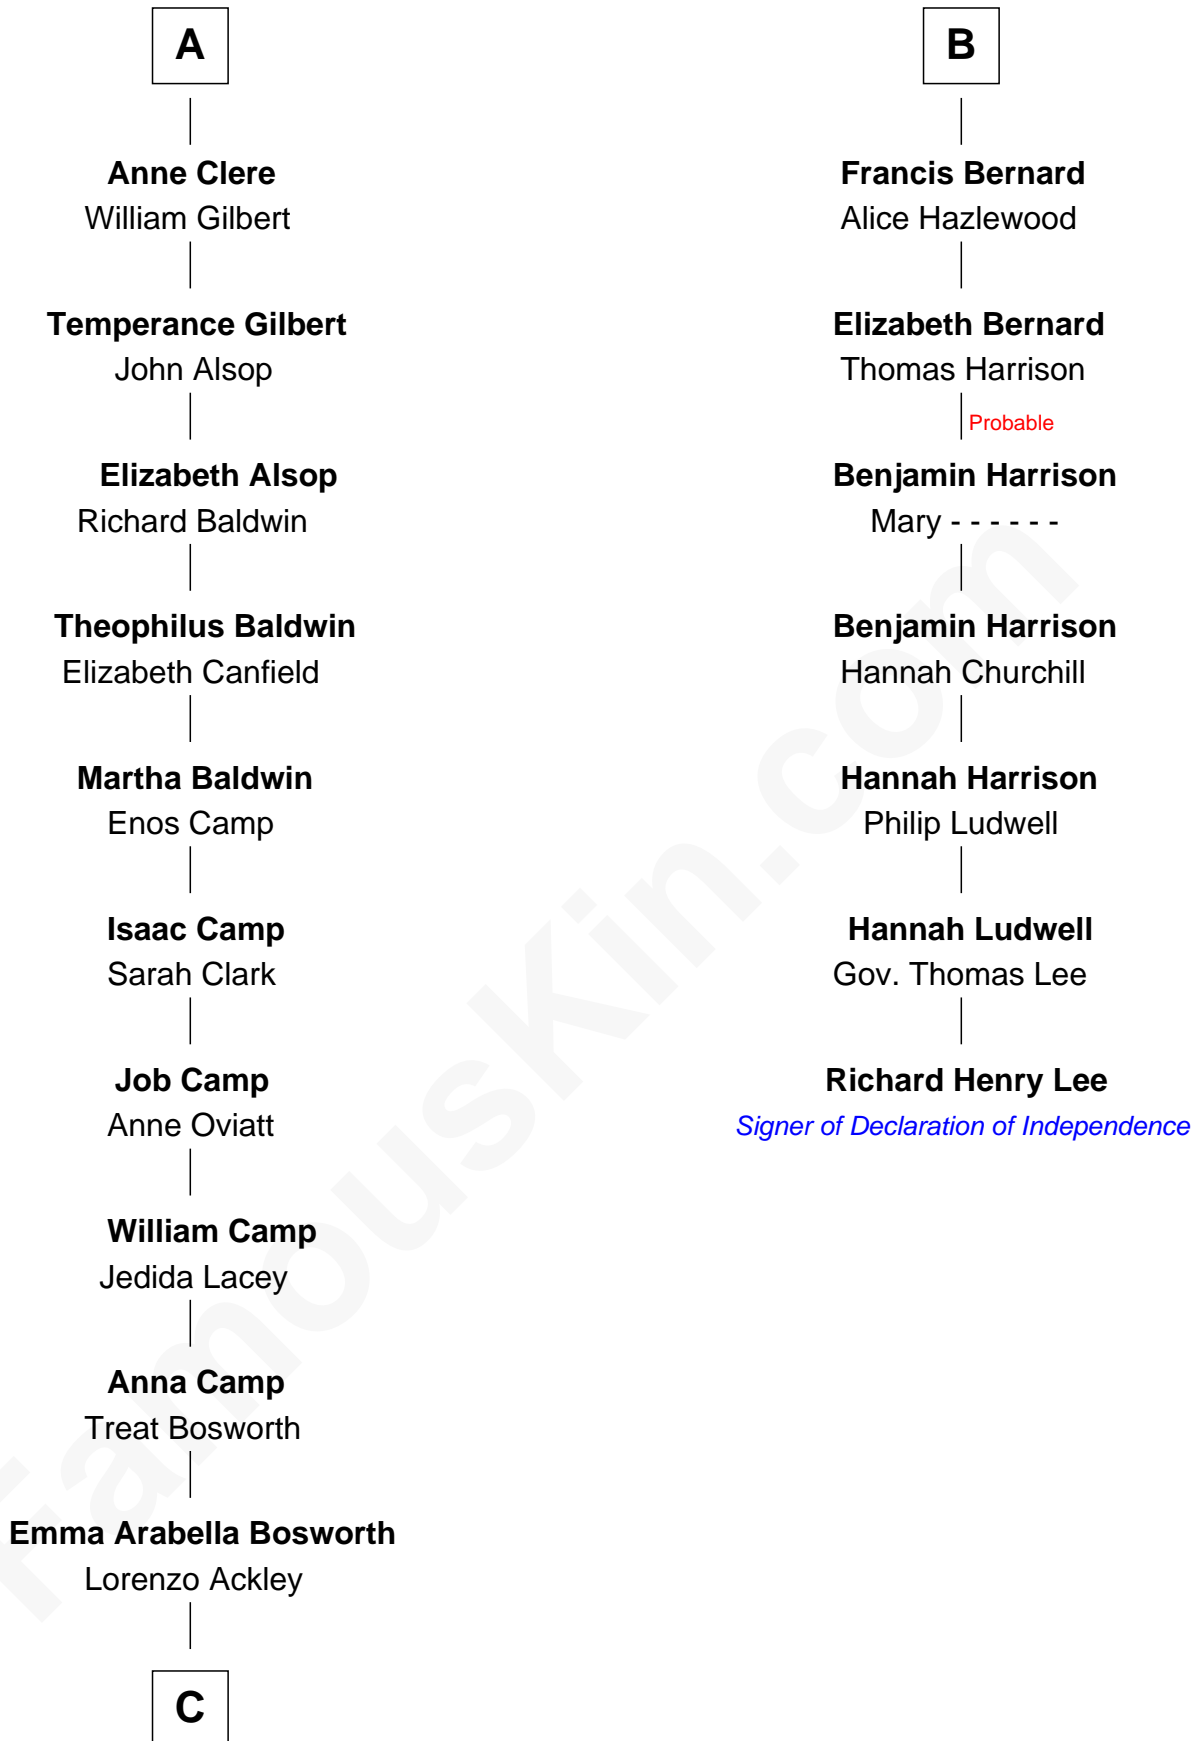

FamousKin.com

Relationship Chart of Sydney Biddle Barrows

Mayflower Madam

13th cousin 8 times removed of

Richard Henry Lee

Signer of the Declaration of Independence

Sir Thomas de Beauchamp

Katherine de Mortimer

John Bernard

John Bernard

Margaret Daundelyn

John Bernard

Cecily Muscote

B

C

Helen Eva Ackley
William Gildersleeve Parke