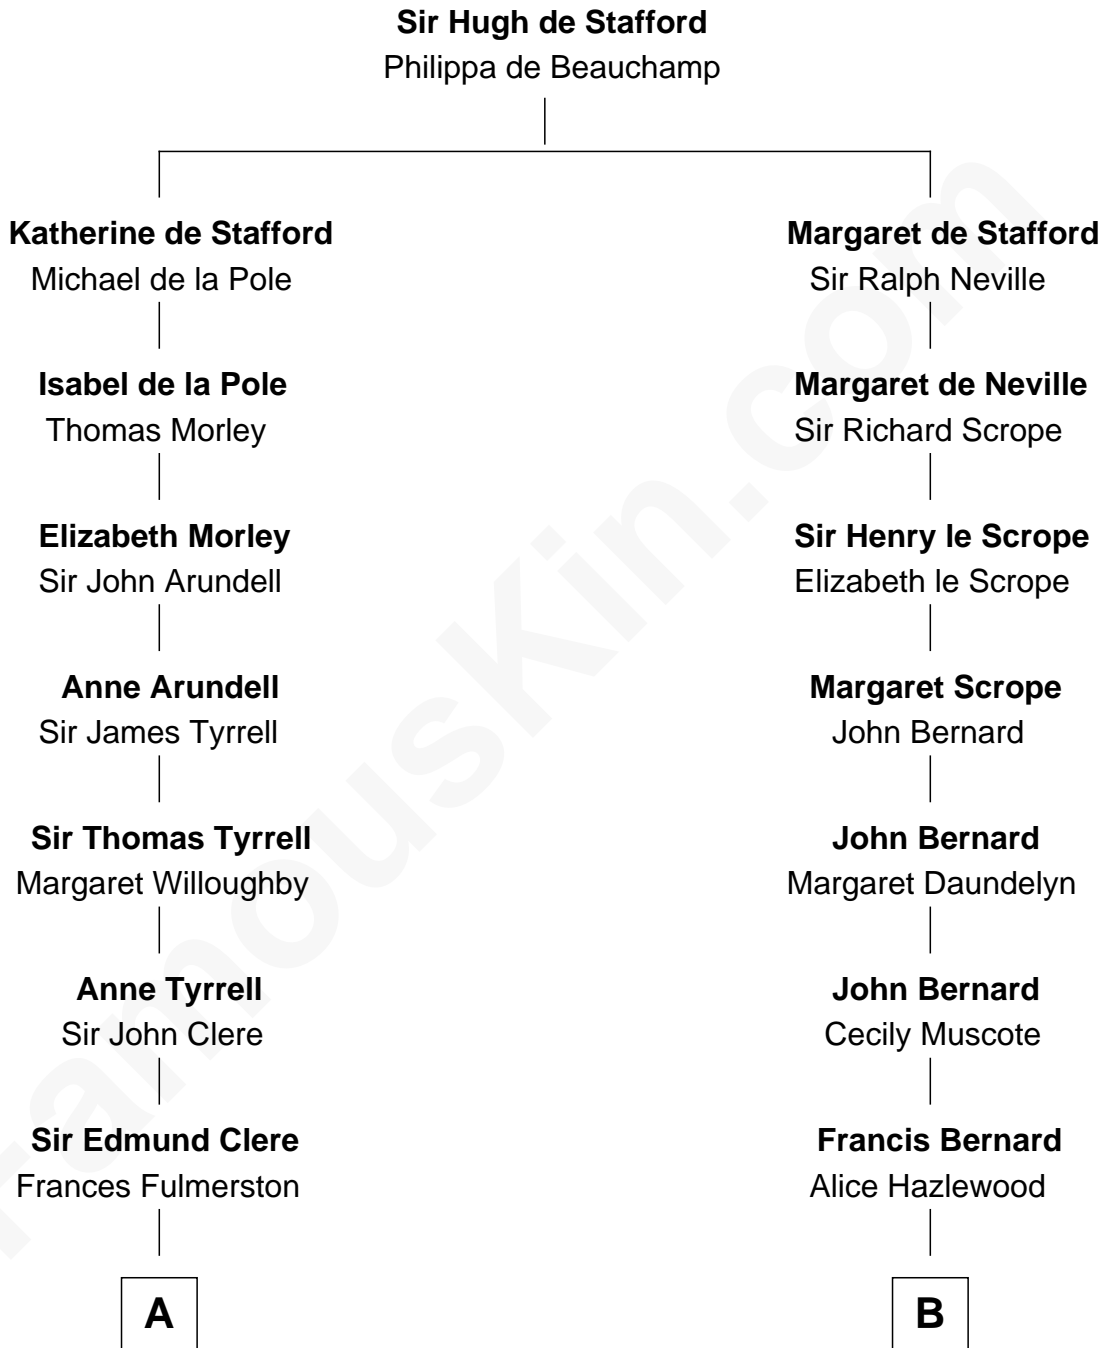

# FamousKin.com

## Relationship Chart of Sydney Biddle Barrows

*Mayflower Madam*

12th cousin 9 times removed of

**Richard Henry Lee**

*Signer of the Declaration of Independence*

**C**

**Helen Eva Ackley**  
William Gildersleeve Parke