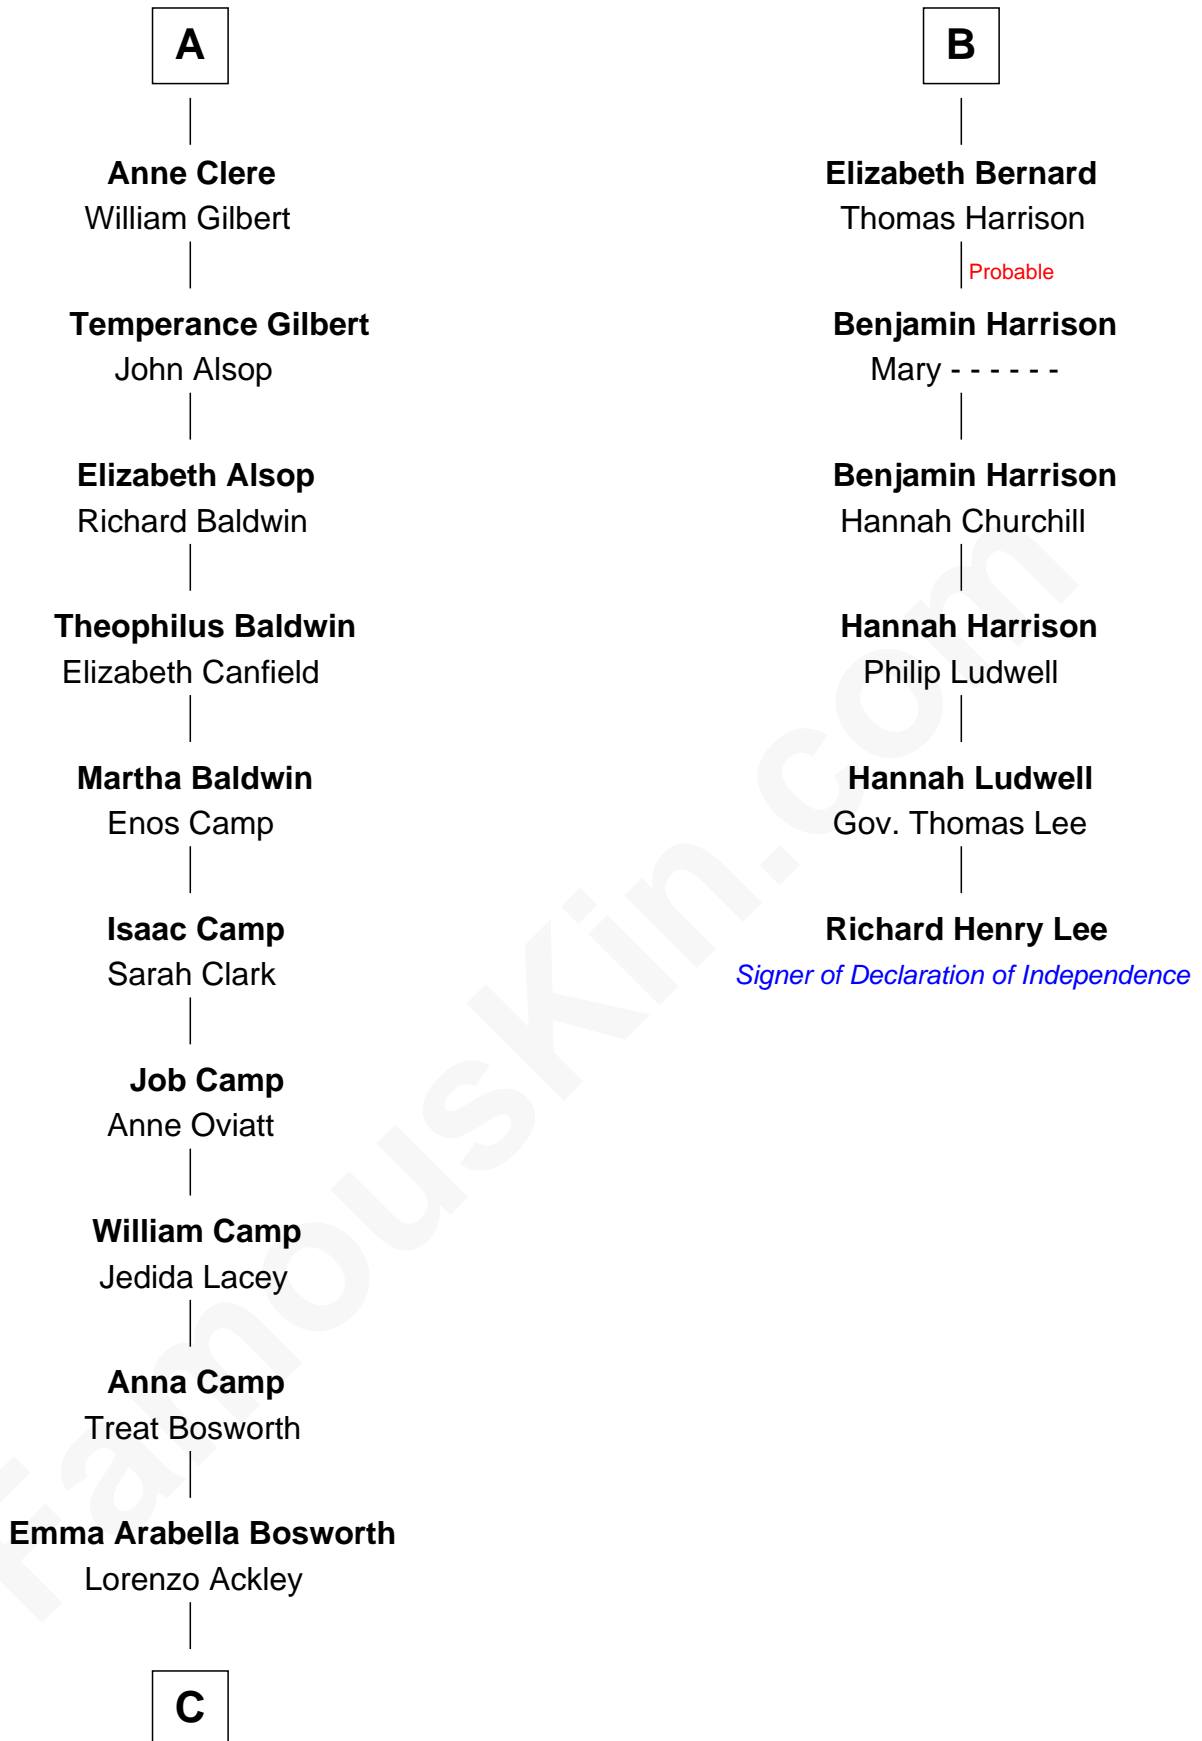

## Relationship Chart of Sydney Biddle Barrows

*Mayflower Madam*

12th cousin 9 times removed of

**Richard Henry Lee**

*Signer of the Declaration of Independence*

**C**

**Helen Eva Ackley**  
William Gildersleeve Parke