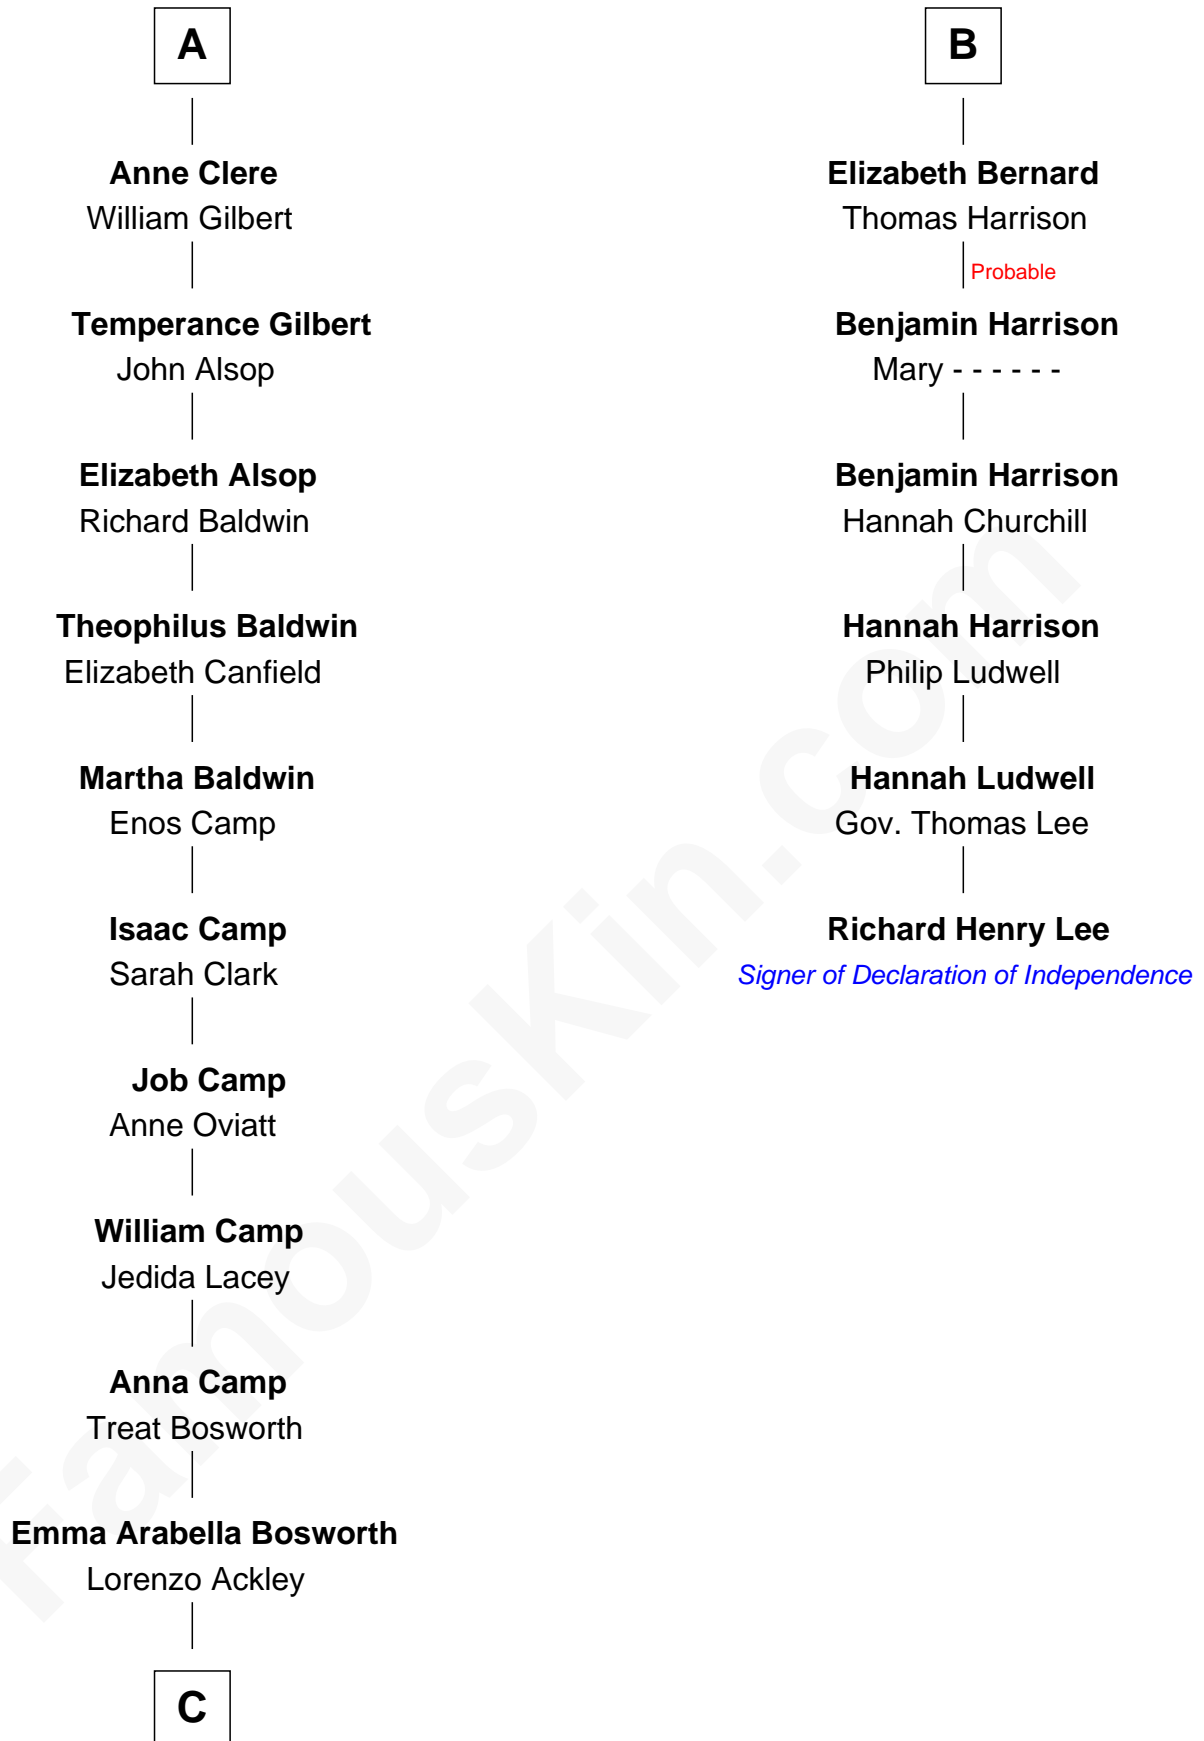

## Relationship Chart of Sydney Biddle Barrows

*Mayflower Madam*

12th cousin 9 times removed of

**Richard Henry Lee**

*Signer of the Declaration of Independence*

**C**

—  
**Helen Eva Ackley**  
William Gildersleeve Parke