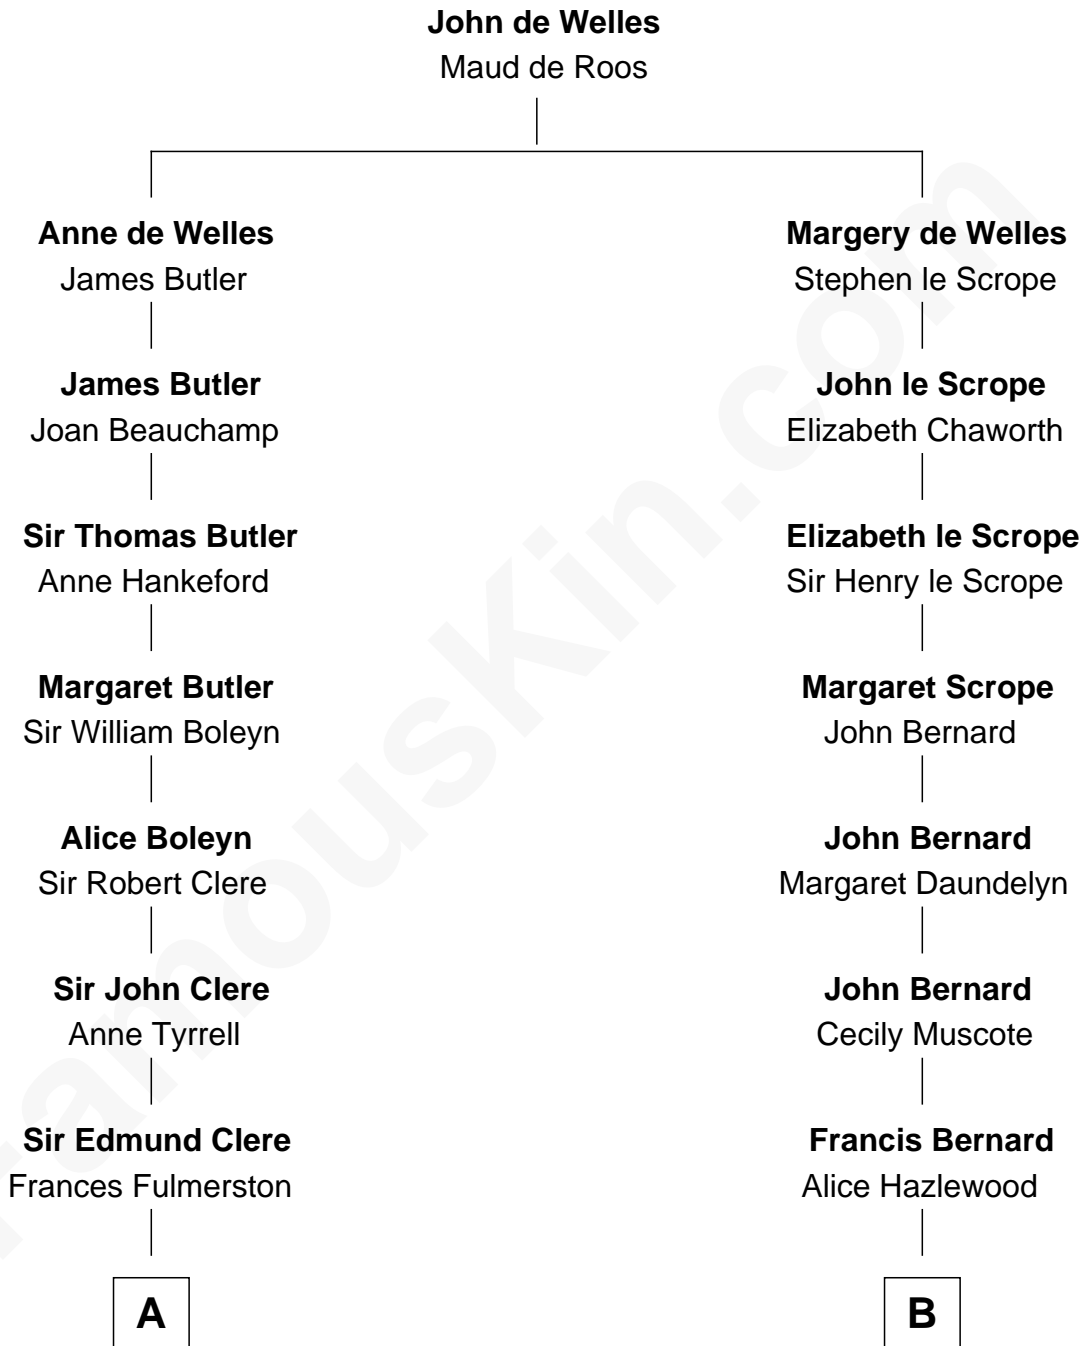

# FamousKin.com

## Relationship Chart of Sydney Biddle Barrows

*Mayflower Madam*

12th cousin 9 times removed of

**Richard Henry Lee**

*Signer of the Declaration of Independence*

**C**

—  
**Helen Eva Ackley**  
William Gildersleeve Parke

—  
**Elizabeth Parke**  
Percy Ballantine

—  
**John Boyd Ballantine**  
Anne L. Crawford

—  
**Jeannette Ballantine**  
Donald Byers Barrows

—  
**Sydney Biddle Barrows**  
*Mayflower Madam*

FamousKin.com