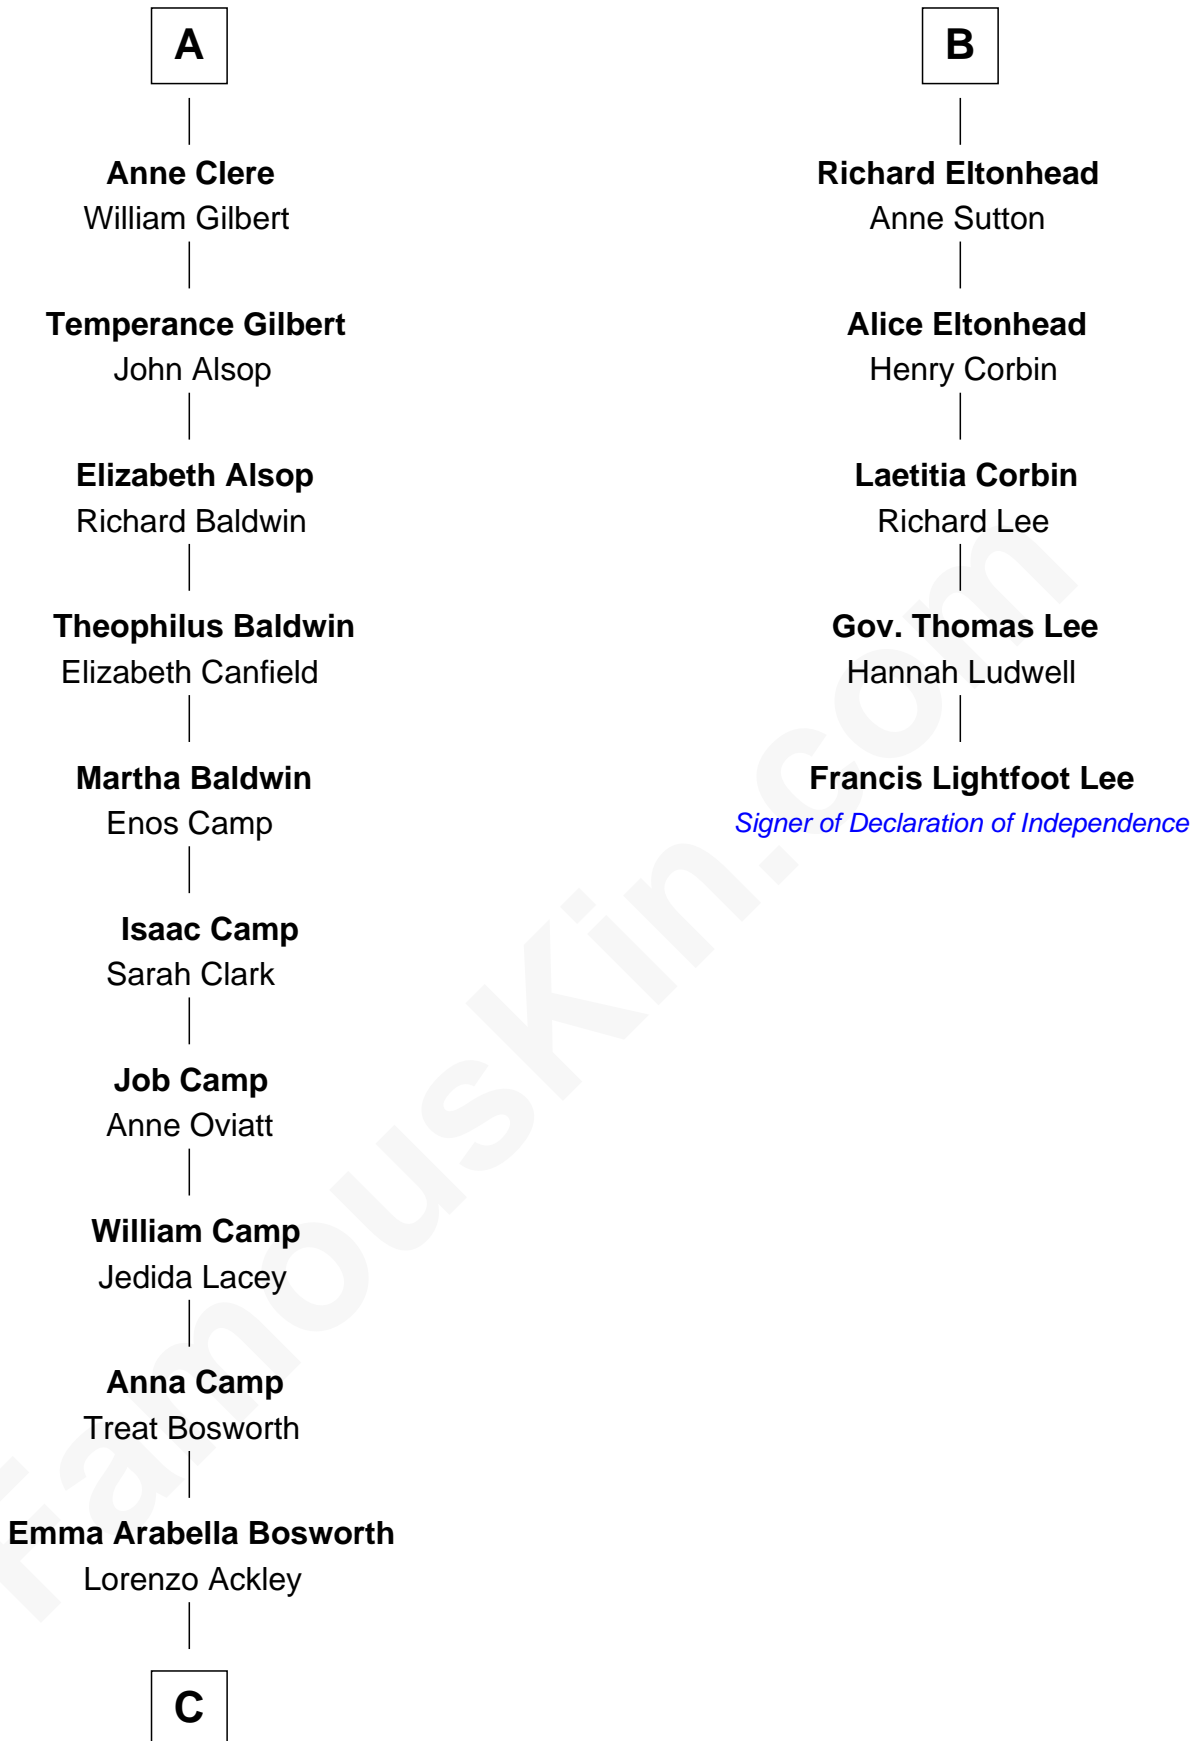

FamousKin.com

Relationship Chart of Sydney Biddle Barrows

Mayflower Madam

11th cousin 10 times removed of

Francis Lightfoot Lee

Signer of the Declaration of Independence

C

—
Helen Eva Ackley
William Gildersleeve Parke