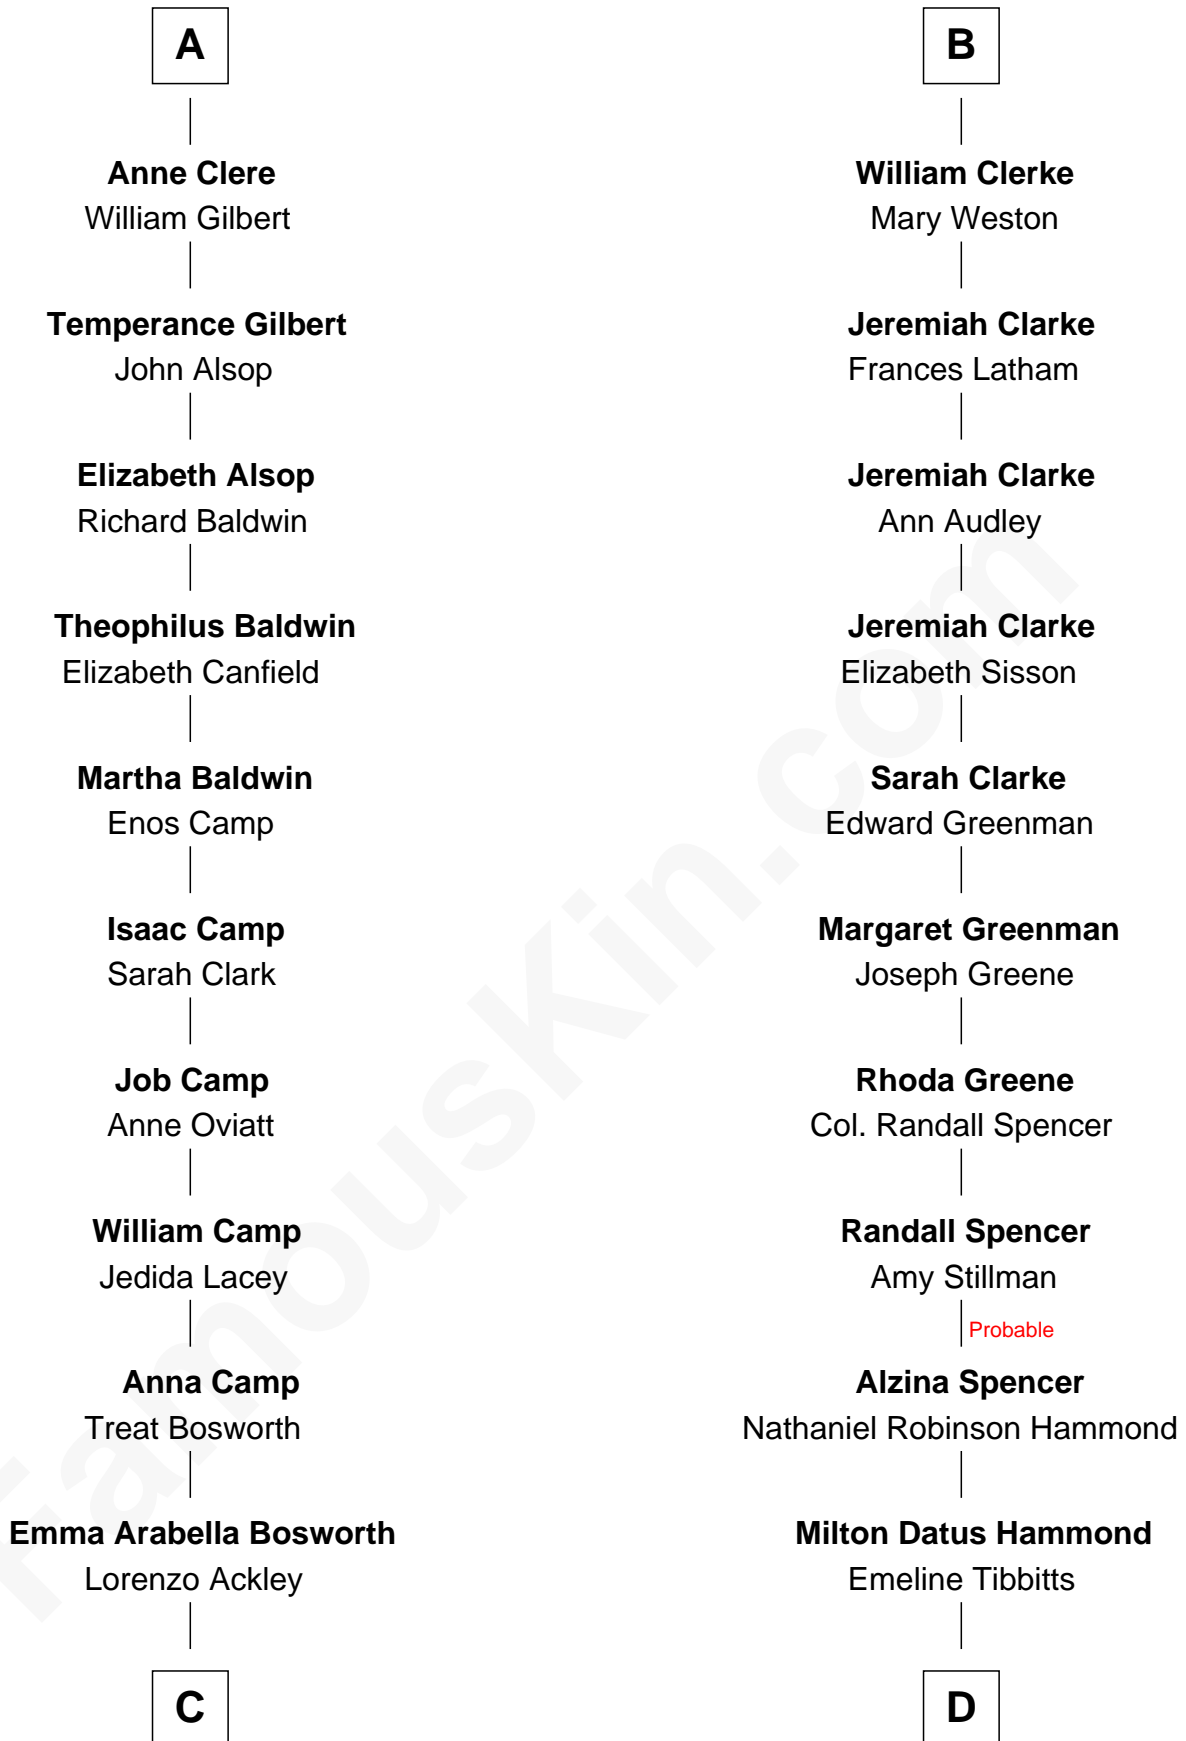

FamousKin.com

Relationship Chart of Sydney Biddle Barrows

Mayflower Madam

21st cousin of

Amy Adams

Movie Actress

John de Welles

Maud de Roos

James Clerke

George Clerke

Elizabeth Wilsford

James Clerke

Mary Saxby

B

C

Helen Eva Ackley
William Gildersleeve Parke