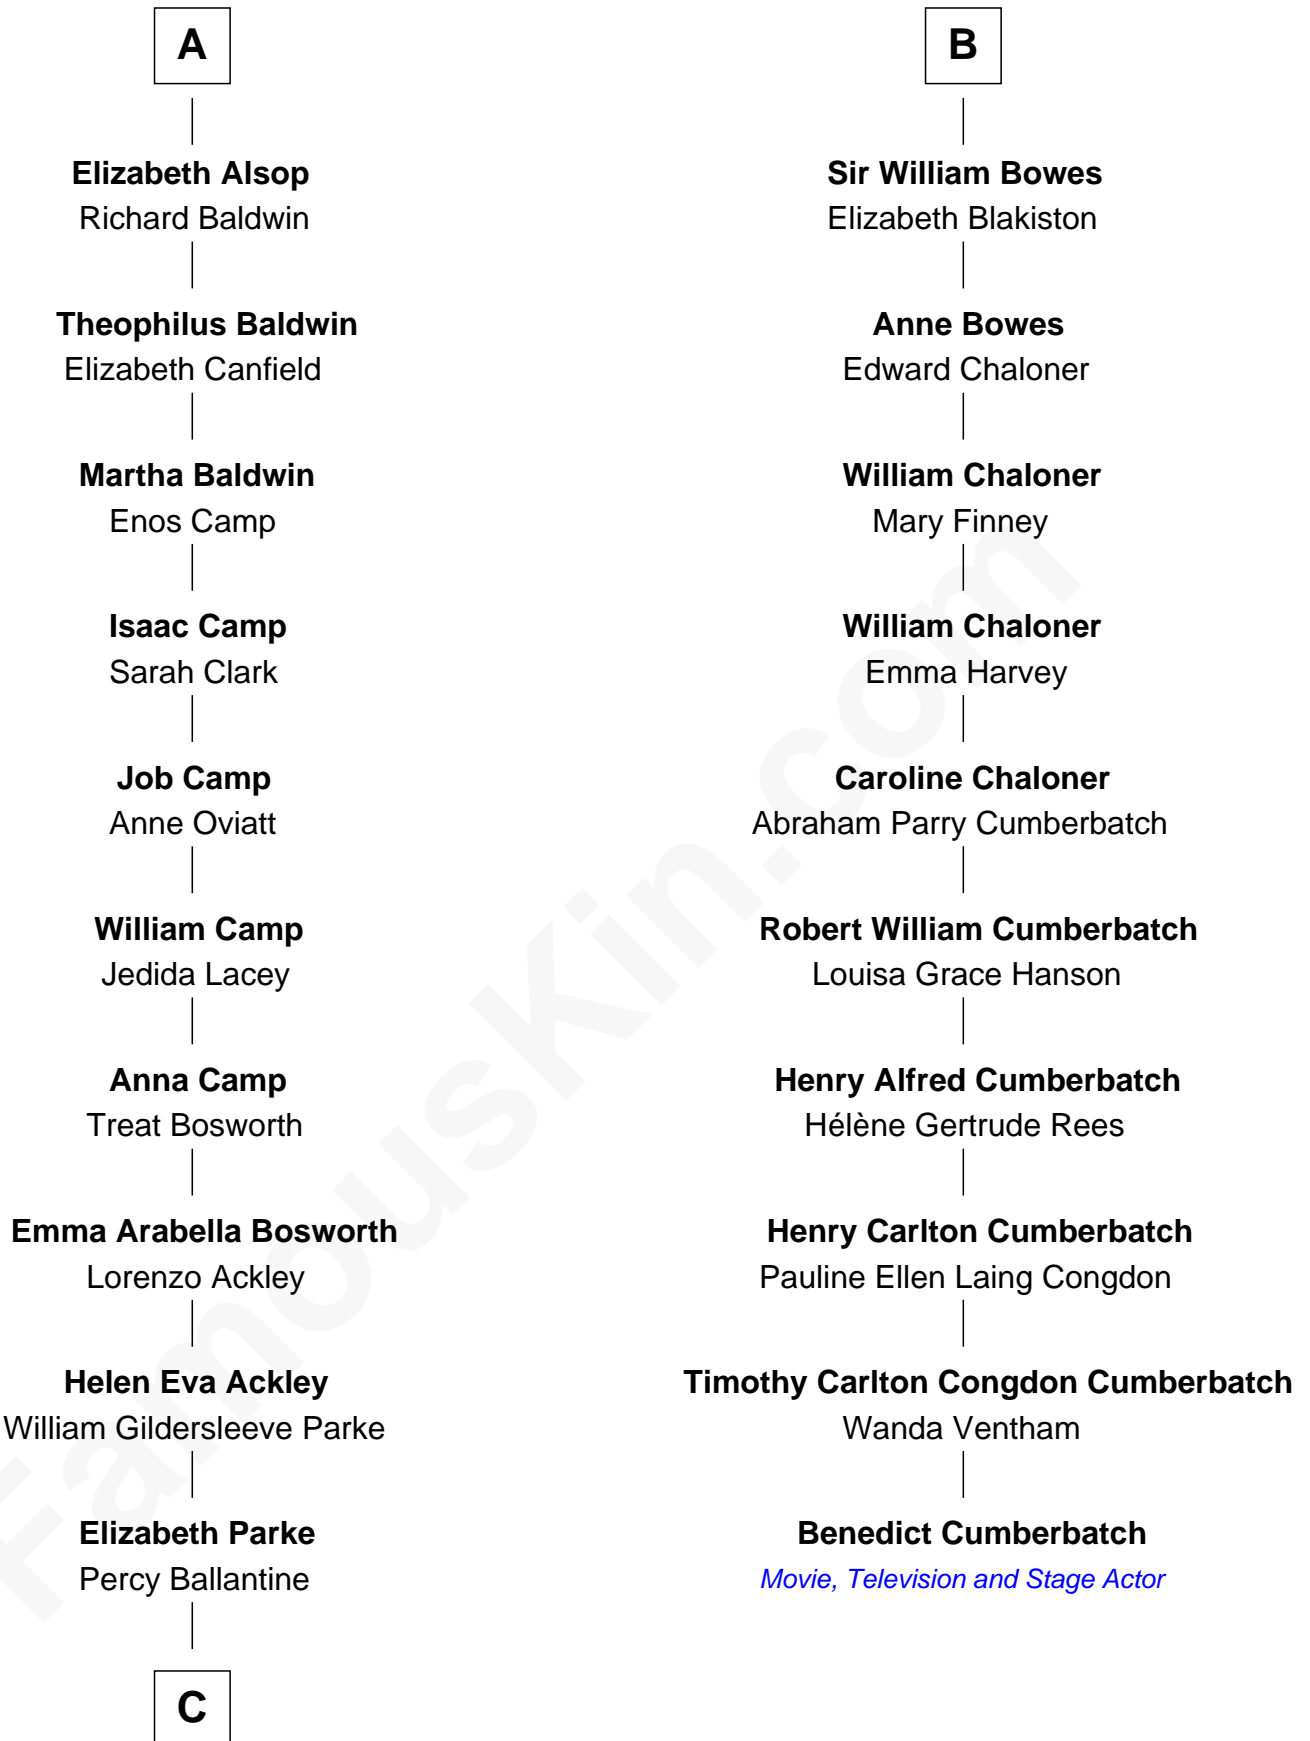

FamousKin.com
Relationship Chart of
Sydney Biddle Barrows
Mayflower Madam

16th cousin 3 times removed of

Benedict Cumberbatch
Movie, Television and Stage Actor

C

John Boyd Ballantine

Anne L. Crawford

Jeannette Ballantine

Donald Byers Barrows

Sydney Biddle Barrows

Mayflower Madam