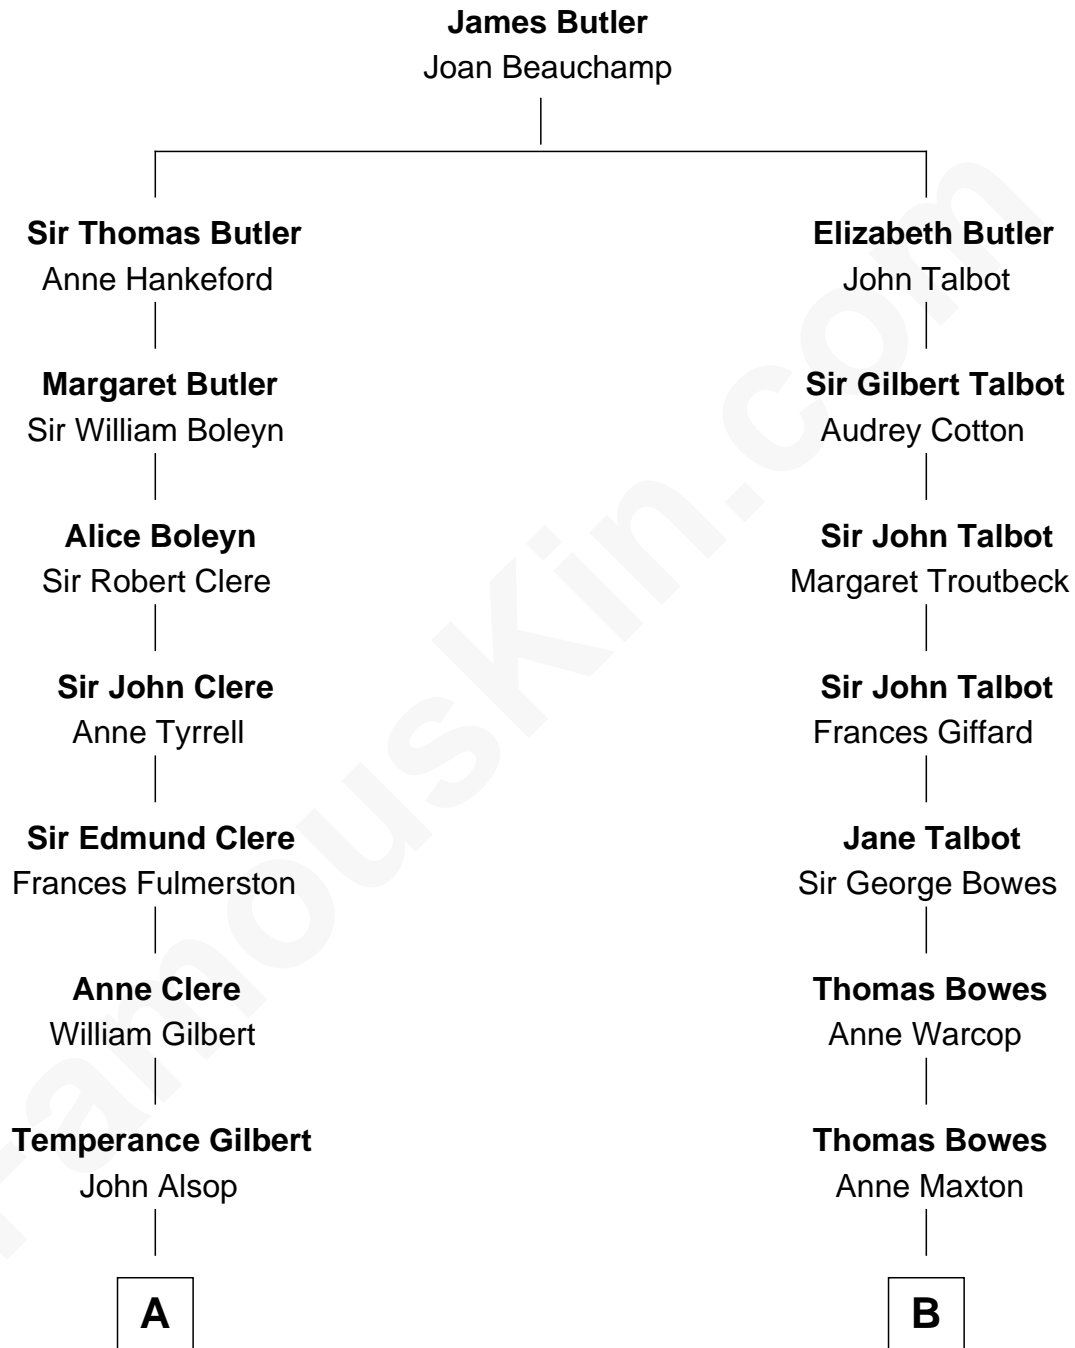

FamousKin.com
Relationship Chart of
Sydney Biddle Barrows
Mayflower Madam

16th cousin 3 times removed of

Benedict Cumberbatch
Movie, Television and Stage Actor

C

John Boyd Ballantine

Anne L. Crawford

Jeannette Ballantine

Donald Byers Barrows

Sydney Biddle Barrows

Mayflower Madam