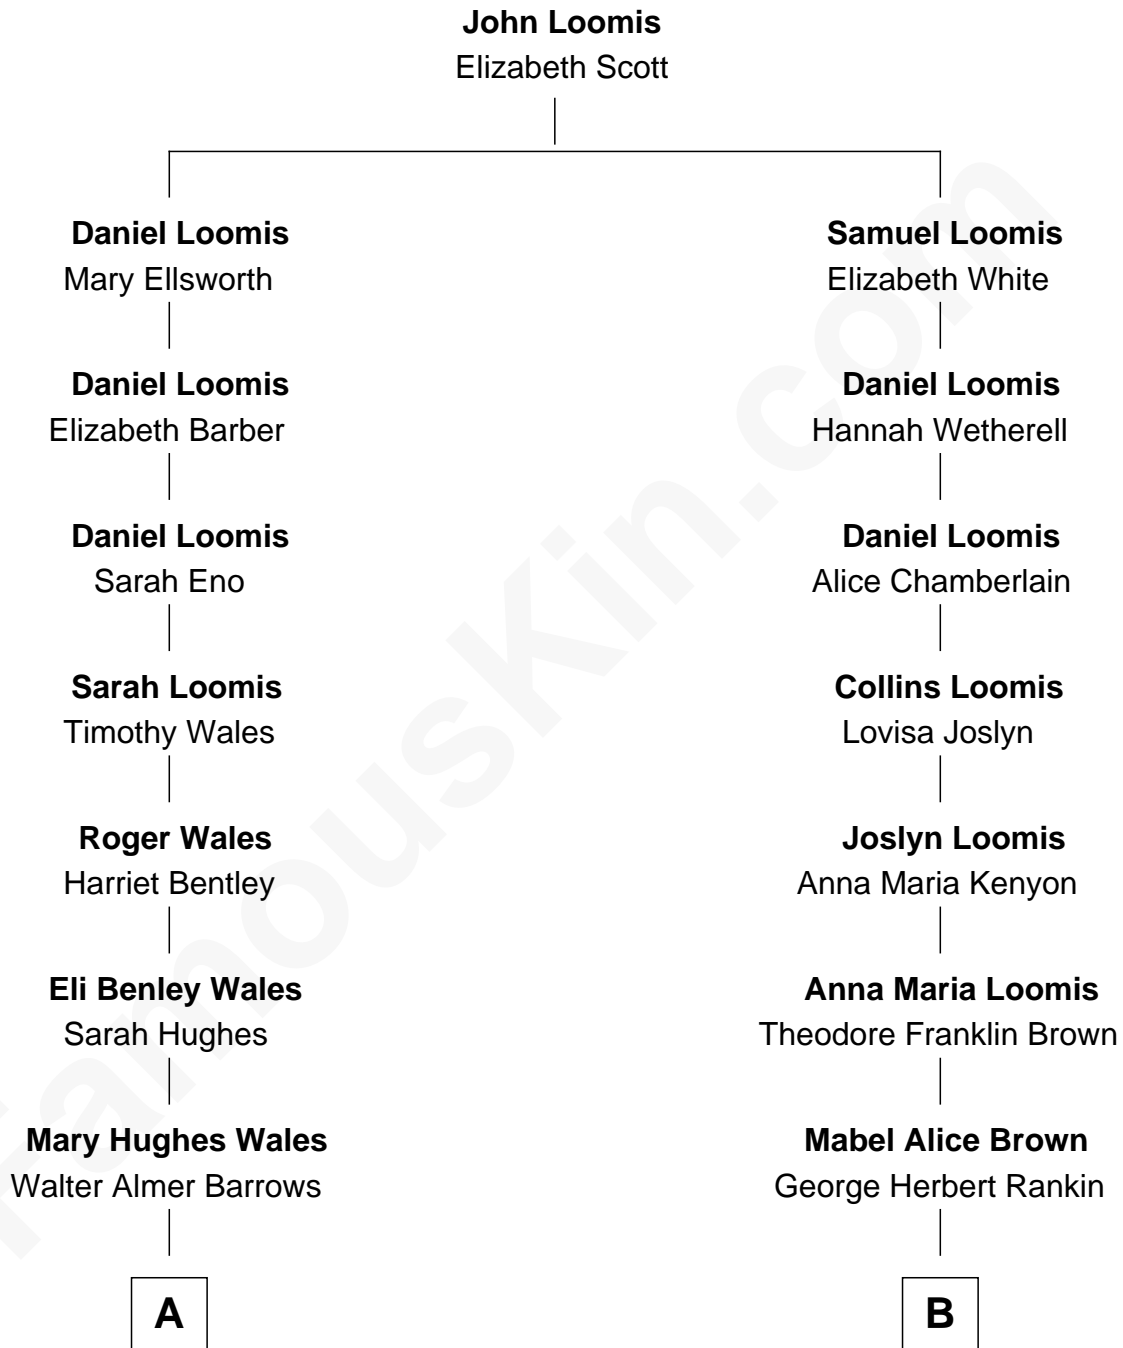

FamousKin.com
Relationship Chart of
Sydney Biddle Barrows
Mayflower Madam

8th cousin 2 times removed of

David McCullough
Historian, Author and TV Narrator

A

Walter Almer Barrows

Sarah Olive Byers

Donald Byers Barrows

Sydney Biddle

Donald Byers Barrows

Jeannette Ballantine

Sydney Biddle Barrows

Mayflower Madam

B

Ruth Rankin

Christian Hax McCullough