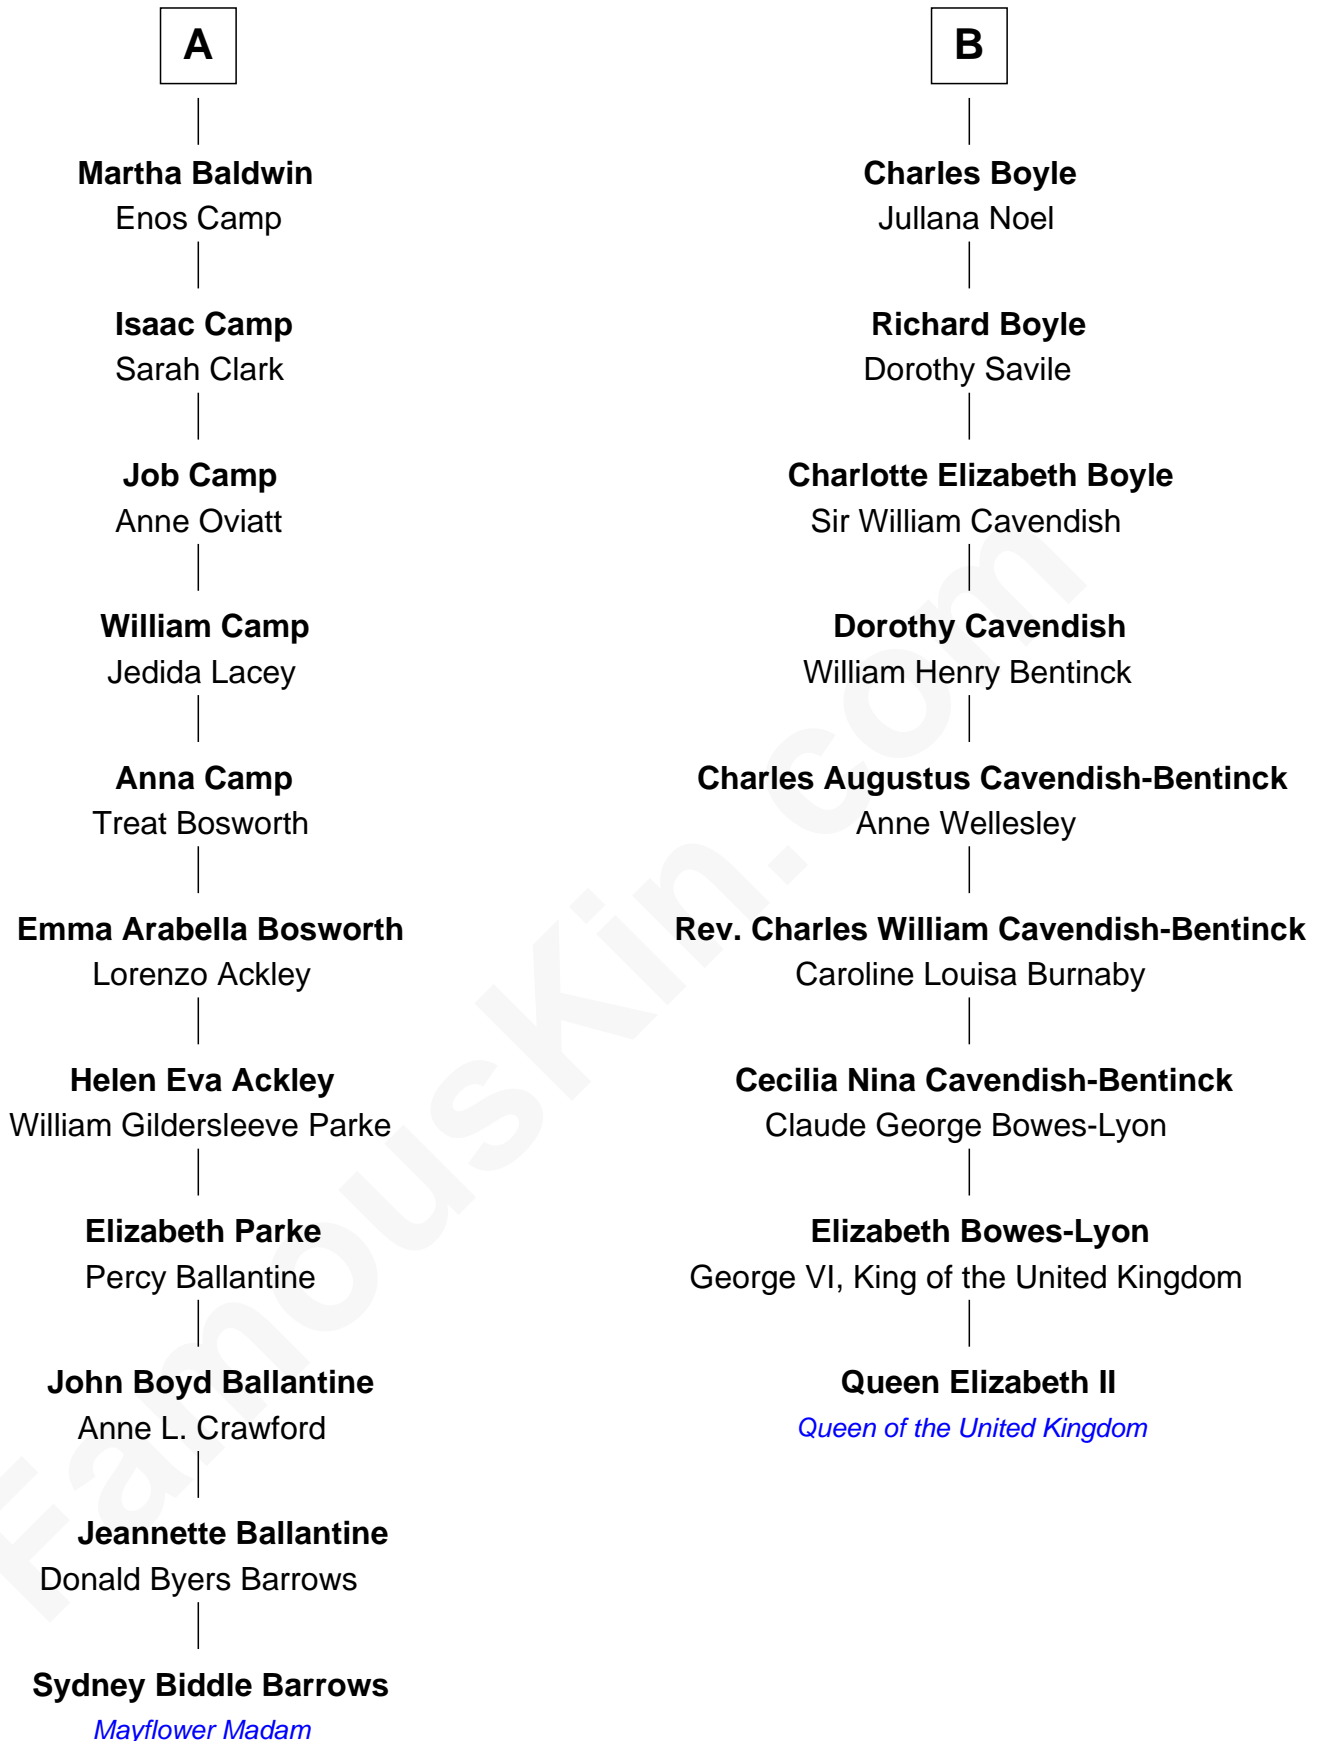

FamousKin.com

Relationship Chart of Sydney Biddle Barrows

Mayflower Madam

15th cousin 2 times removed of

Queen Elizabeth II

Queen of the United Kingdom

Elizabeth II photo by [Eric Draper](#)