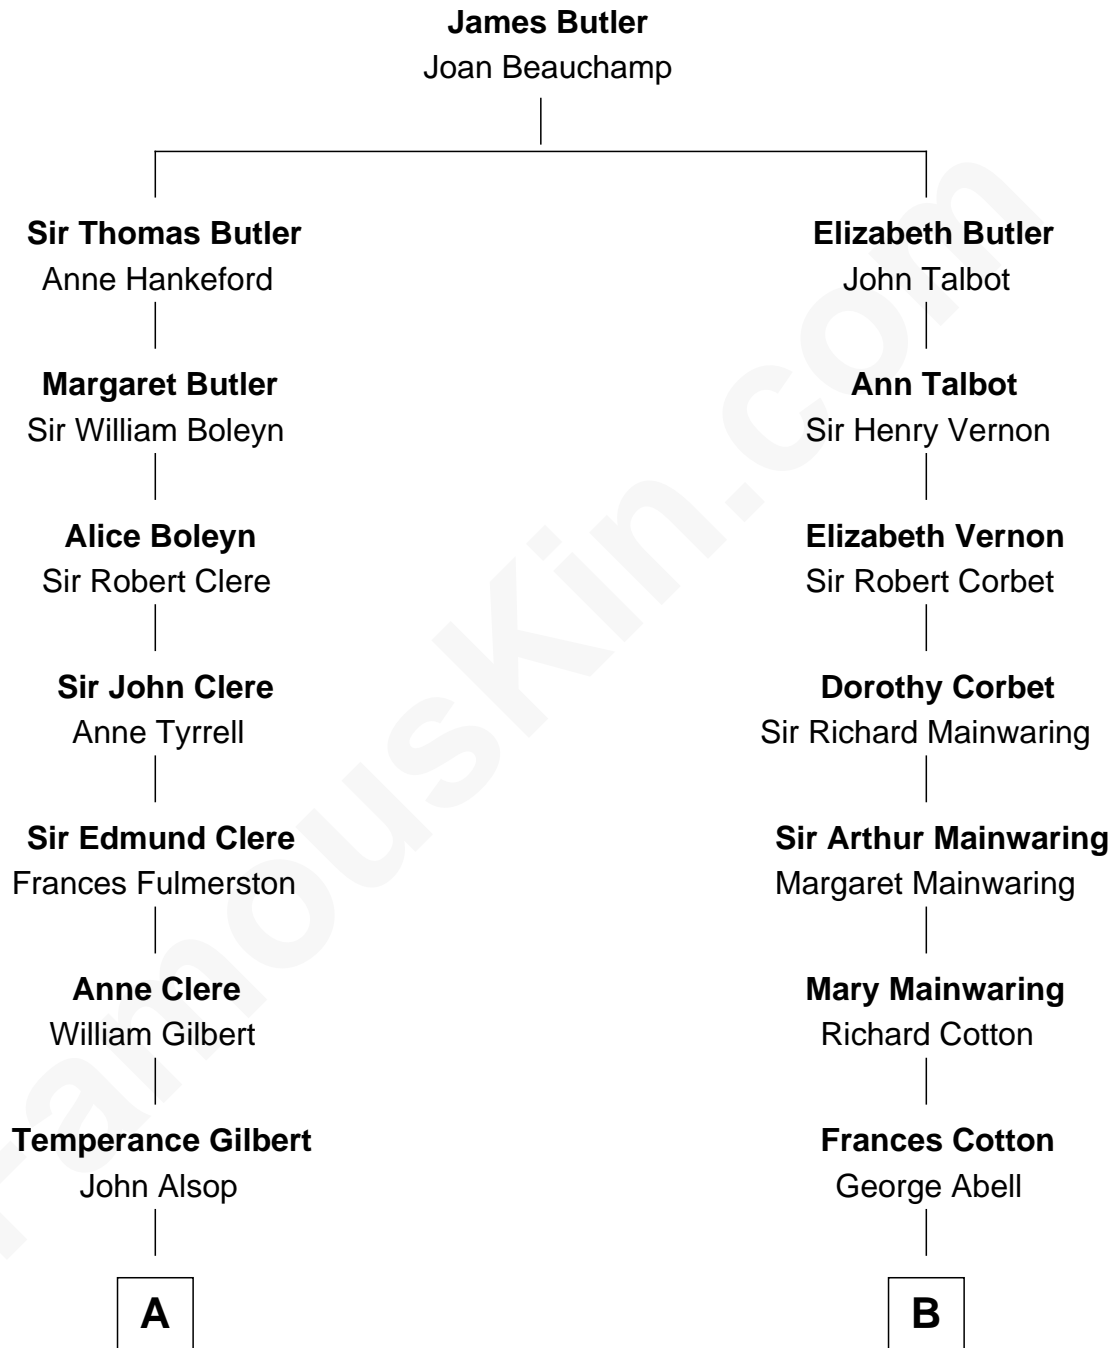

FamousKin.com
Relationship Chart of
Sydney Biddle Barrows
Mayflower Madam

16th cousin 3 times removed of

Henry Sturgis Morgan
Co-Founder of Morgan Stanley

C

—
John Boyd Ballantine

Anne L. Crawford

—
Jeannette Ballantine

Donald Byers Barrows

—
Sydney Biddle Barrows

Mayflower Madam

FamousKin.com